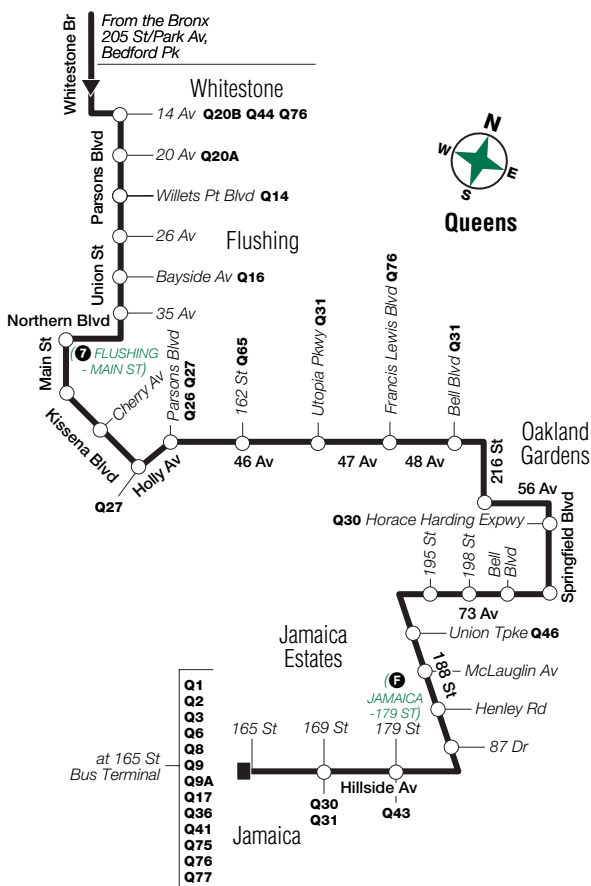

04078

X32 Weekday Service

From Jamaica, Queens, to Bedford Park, Bronx

Jamaica 165 St Bus Terminal	Fresh Mead 188 St/ 73 Av	Qnsboro Hill Harding Exp/ Kissena Blvd	Flushing Union St/ Bayside Av	Whitestone Parsons Blvd/ 14 Av	Bedford Park 205 St/ Paul Av
6:33	6:46	6:54	7:12	7:23	7:55

X32 weekday service between Jamaica, Queens, and Bedford Park, Bronx

xp032a02143_cs

Bold times denote PM hours.

X32 Weekday Service

From Bedford Park, Bronx, to Jamaica, Queens,
via Oakland Gardens

Bedford Park 205 St/ Paul Av	Whitestone Parsons Blvd/ 14 Av	Jamaica 165 St Bus Terminal
3:40	4:03	5:05

X32 weekday service from Bedford Park, Bronx, to Jamaica, Queens via Oakland Gardens

X32 LEGEND

- Terminal
- Express Bus Stops
- (F) STATION NAME Subway Connection
- Q46 Bus Transfer Point

X32 Weekday Service