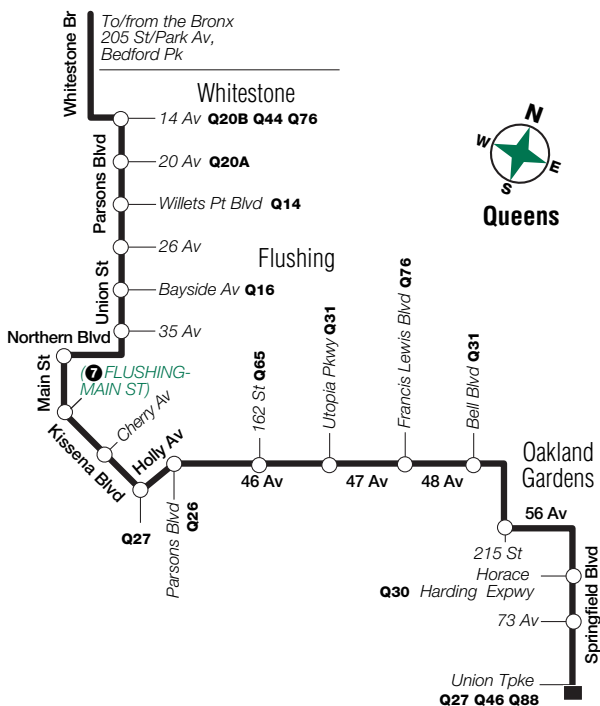

X32 Weekday Service

From Oakland Gardens, Queens, to Bedford Park, Bronx

Oakland Gdns Springfield Blvd/ Union Tpke	Bayside 48 Av/ F Lewis Blvd	Flushing Union St/ Bayside Av	Whitestone Parsons Blvd/ 14 Av	Bedford Park 205 St/ Paul Av
6:44	6:55	7:12	7:23	7:55

X32 Weekday Service

From Bedford Park, Bronx, to Oakland Gardens, Queens

Bedford Park 205 St/ Paul Av	Whitestone Parsons Blvd/ 14 Av	Oakland Gdns Springfield Blvd/ Union Tpke
3:40	4:03	4:51

X32 weekday service between Oakland Gardens, Queens, and Bedford Park, Bronx