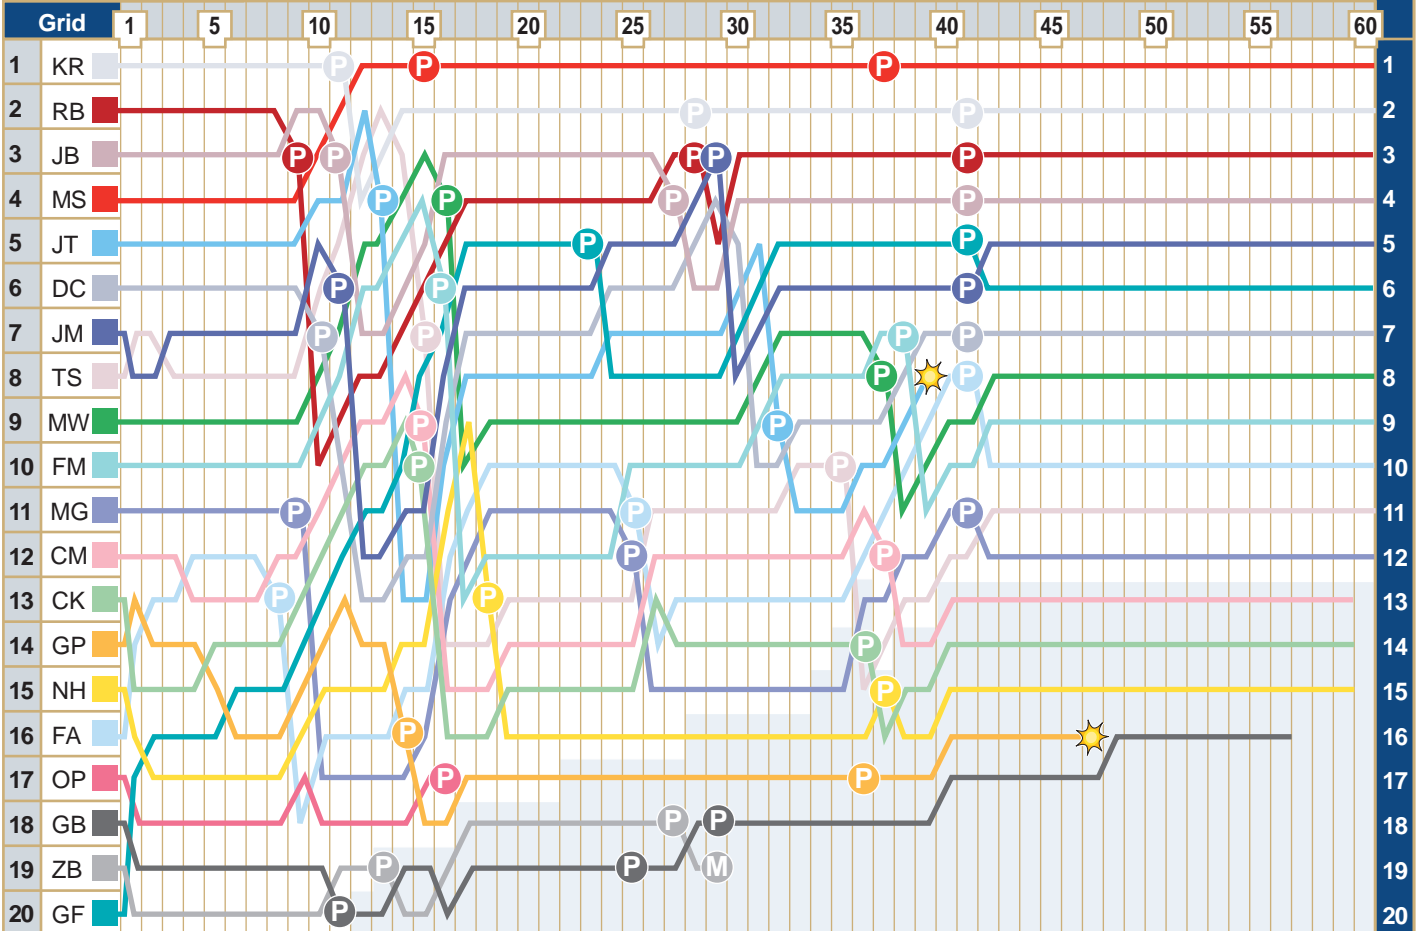

# Grand Prix of Great Britain

July 11 2004

Positions lap by lap

Key	☀ Accident	Ⓜ Mechanical failure	Ⓟ Pit stop	☐ Lapped	Ⓡ Black Flagged
■ MS = M Schumacher	■ DC = D Coulthard	■ JB = J Button	■ MW = M Webber	■ NH = N Heidfeld	
■ RB = R Barrichello	■ KR = K Raikkonen	■ TS = T Sato	■ CK = C Klien	■ GP = G Pantano	
■ JM = J Montoya	■ JT = J Trulli	■ GF = G Fisichella	■ OP = O Panis	■ GB = G Bruni	
■ MG = M Gene	■ FA = F Alonso	■ FM = F Massa	■ CM = C Da Matta	■ ZB = Z Baumgartner	