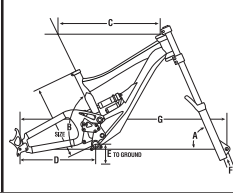

GEOMETRIES

TOP FUEL

FUEL EX

REMEDY

SESSION

ELITE

69ER

HARDTAIL