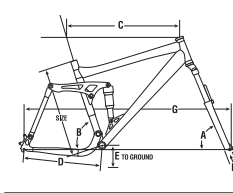

GEOMETRIES

TOP FUEL

FUEL EX

REMEDY

SESSION

ELITE

69ER

HARDTAIL