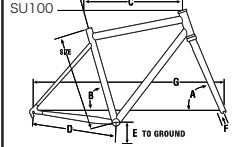

GEOMETRIES

TOP FUEL

FUEL EX

REMEDY

SESSION

ELITE

69ER

HARDTAIL