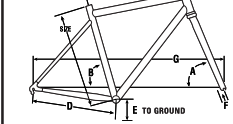

All dimensions are in centimeters/inches unless otherwise stated. Some models are not available in all sizes.

SOHO, FX

SU200

SU100

HYBRID

T10

		frame size	A. head angle	B. seat angle	C. effective top tube	D. chain stay	E. bottom bracket	F. offset	wheelbase	trail	stand over
SoHo	S	15"	70.5°	74.5°	54.4 / 21.4	44.5 / 17.5	27.1 / 10.7	5.0 / 2.0	105.6 / 41.6	7.0 / 2.8	68.1 / 26.8
	M	17.5"	70.5°	74.0°	54.8 / 21.6	44.5 / 17.5	27.1 / 10.7	5.0 / 2.0	105.6 / 41.6	7.0 / 2.8	72.5 / 28.5
SU200	XS	13"	71.5°	73.5°	56.4 / 22.2	44.5 / 17.5	27.1 / 10.7	5.0 / 2.0	105.8 / 41.7	6.4 / 2.5	76.6 / 30.2
SU100	S	16"	70.5°	73.5°	55.5 / 21.9	43.0 / 16.9	29.1 / 11.5	3.8 / 1.5	104.0 / 40.9	7.8 / 3.1	70.8 / 27.8
	M	18"	70.5°	73.5°	57.0 / 22.4	43.0 / 16.9	29.3 / 11.5	3.8 / 1.5	105.7 / 41.6	7.8 / 3.1	74.6 / 29.4
	M	19.5"	70.5°	73.0°	58.5 / 23.0	43.0 / 16.9	29.3 / 11.5	3.8 / 1.5	106.8 / 42.0	7.8 / 3.1	77.6 / 30.6
7.9 FX	L	21"	70.5°	73.0°	59.5 / 23.4	43.0 / 16.9	29.3 / 11.5	3.8 / 1.5	107.9 / 42.5	7.8 / 3.1	80.7 / 31.8
7.7 FX	XS	15"	70.5°	74.5°	54.9 / 21.6	44.5 / 17.5	26.8 / 10.6	4.5 / 1.8	105.1 / 41.4	7.0 / 2.8	68.1 / 26.8
7.5 FX	S	17.5"	70.5°	74.0°	55.7 / 21.9	44.5 / 17.5	26.8 / 10.6	4.5 / 1.8	106.5 / 41.9	7.0 / 2.8	72.5 / 28.6
7.3 FX	M	20"	71.5°	73.5°	56.8 / 22.4	44.5 / 17.5	26.8 / 10.6	4.5 / 1.8	106.1 / 41.8	6.4 / 2.5	77.2 / 30.4
7.5 FX WSD	L	22.5"	72.5°	73.0°	58.1 / 22.9	44.5 / 17.5	26.8 / 10.6	4.5 / 1.8	105.9 / 41.7	5.7 / 2.8	81.4 / 32.1
	S	13"	70.0°	75.5°	52.8 / 20.8	44.5 / 17.5	26.8 / 10.6	4.5 / 1.8	105.5 / 41.6	7.4 / 2.8	64.9 / 25.6
	M	15"	70.0°	75.0°	53.3 / 21.0	44.5 / 17.5	26.8 / 10.6	4.5 / 1.8	105.7 / 41.6	7.4 / 2.8	68.6 / 27.0
	L	17"	70.0°	74.5°	53.7 / 21.1	44.5 / 17.5	26.8 / 10.6	4.5 / 1.8	105.7 / 41.6	7.4 / 2.8	72.4 / 28.5
7500	XS	15"	70.0°	74.0°	56.0 / 22.0	44.5 / 17.5	27.3 / 10.7	4.5 / 1.8	107.2 / 42.2	/	70.1 / 27.6
7300	S	17.5"	70.5°	73.5°	57.0 / 22.4	44.5 / 17.5	27.3 / 10.7	4.5 / 1.8	107.2 / 42.2	/	73.8 / 29.0
	M	20"	71.0°	73.0°	58.0 / 22.8	44.5 / 17.5	27.3 / 10.7	4.5 / 1.8	107.1 / 42.2	/	77.8 / 30.6
	L	21.5"	71.5°	73.0°	59.5 / 23.4	44.5 / 17.5	27.3 / 10.7	4.5 / 1.8	108.1 / 42.6	/	80.4 / 31.6
	XL	23"	71.5°	73.0°	61.5 / 24.2	44.5 / 17.5	27.3 / 10.7	4.5 / 1.8	110.2 / 43.4	/	83.4 / 32.8
7100	S	17"	70.5°	74.5°	54.9 / 21.6	44.5 / 17.5	28.3 / 11.1	4.4 / 1.7	105.7 / 41.6	7.7 / 3.0	69.3 / 27.3
	M	17.5"	70.5°	74.0°	55.2 / 21.7	44.5 / 17.5	28.3 / 11.1	4.4 / 1.7	105.7 / 41.6	7.7 / 3.0	73.7 / 29.0
	L	19.5"	71.5°	73.5°	56.8 / 22.4	44.5 / 17.5	28.3 / 11.1	4.4 / 1.7	105.7 / 41.6	7.1 / 2.8	77.8 / 30.6
	XL	22.5"	72.5°	73.0°	58.4 / 23.0	44.5 / 17.5	28.3 / 11.1	4.4 / 1.7	105.8 / 41.6	6.4 / 2.5	82.8 / 30.8
	XL	22.5"	72.5°	72.0°	59.6 / 23.5	44.5 / 17.5	28.3 / 11				