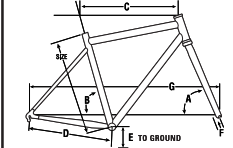

All dimensions are in centimeters/inches unless otherwise stated. Some models are not available in all sizes.

SOHO, FX

SU200

SU100

HYBRID

T10

		frame size	A. head angle	B. seat angle	C. effective top tube	D. chain stay	E. bottom bracket	F. offset	wheelbase	trail	stand over
SoHo	S	15"	70.5°	74.5°	54.4 / 21.4	44.5 / 17.5	27.1 / 10.7	5.0 / 2.0	105.6 / 41.6	7.0 / 2.8	68.1 / 26.8
	M	17.5"	70.5°	74.0°	54.8 / 21.6	44.5 / 17.5	27.1 / 10.7	5.0 / 2.0	105.6 / 41.6	7.0 / 2.8	72.5 / 28.5
SU200	XS	13"	71.5°	73.5°	56.4 / 22.2	44.5 / 17.5	27.1 / 10.7	5.0 / 2.0	105.8 / 41.7	6.4 / 2.5	76.6 / 30.2
SU100	S	16"	70.5°	73.5°	55.5 / 21.9	43.0 / 16.9	29.1 / 11.5	3.8 / 1.5	104.0 / 40.9	7.8 / 3.1	70.8 / 27.8
	M	18"	70.5°	73.5°	57.0 / 22.4	43.0 / 16.9	29.3 / 11.5	3.8 / 1.5	105.7 / 41.6	7.8 / 3.1	74.6 / 29.4
	M	19.5"	70.5°	73.0°	58.5 / 23.0	43.0 / 16.9	29.3 / 11.5	3.8 / 1.5	106.8 / 42.0	7.8 / 3.1	77.6 / 30.6
7.9 FX	L	21"	70.5°	73.0°	59.5 / 23.4	43.0 / 16.9	29.3 / 11.5	3.8 / 1.5	107.9 / 42.5	7.8 / 3.1	80.7 / 31.8
7.7 FX	XS	15"	70.5°	74.5°	54.9 / 21.6	44.5 / 17.5	26.8 / 10.6	4.5 / 1.8	105.1 / 41.4	7.0 / 2.8	68.1 / 26.8
7.5 FX	S	17.5"	70.5°	74.0°	55.7 / 21.9	44.5 / 17.5	26.8 / 10.6	4.5 / 1.8	106.5 / 41.9	7.0 / 2.8	72.5 / 28.6
7.3 FX	M	20"	71.5°	73.5°	56.8 / 22.4	44.5 / 17.5	26.8 / 10.6	4.5 / 1.8	106.1 / 41.8	6.4 / 2.5	77.2 / 30.4
7.5 FX WSD	L	22.5"	72.5°	73.0°	58.1 / 22.9	44.5 / 17.5	26.8 / 10.6	4.5 / 1.8	105.9 / 41.7	5.7 / 2.8	81.4 / 32.1
	S	13"	70.0°	75.5°	52.8 / 20.8	44.5 / 17.5	26.8 / 10.6	4.5 / 1.8	105.5 / 41.6	7.4 / 2.8	64.9 / 25.6
	M	15"	70.0°	75.0°	53.3 / 21.0	44.5 / 17.5	26.8 / 10.6	4.5 / 1.8	105.7 / 41.6	7.4 / 2.8	68.6 / 27.0
	L	17"	70.0°	74.5°	53.7 / 21.1	44.5 / 17.5	26.8 / 10.6	4.5 / 1.8	105.7 / 41.6	7.4 / 2.8	72.4 / 28.5
7500	XS	15"	70.0°	74.0°	56.0 / 22.0	44.5 / 17.5	27.3 / 10.7	4.5 / 1.8	107.2 / 42.2	/	70.1 / 27.6
7300	S	17.5"	70.5°	73.5°	57.0 / 22.4	44.5 / 17.5	27.3 / 10.7	4.5 / 1.8	107.2 / 42.2	/	73.8 / 29.0
	M	20"	71.0°	73.0°	58.0 / 22.8	44.5 / 17.5	27.3 / 10.7	4.5 / 1.8	107.1 / 42.2	/	77.8 / 30.6
	L	21.5"	71.5°	73.0°	59.5 / 23.4	44.5 / 17.5	27.3 / 10.7	4.5 / 1.8	108.1 / 42.6	/	80.4 / 31.6
	XL	23"	71.5°	73.0°	61.5 / 24.2	44.5 / 17.5	27.3 / 10.7	4.5 / 1.8	110.2 / 43.4	/	83.4 / 32.8
7100	S	17"	70.5°	74.5°	54.9 / 21.6	44.5 / 17.5	28.3 / 11.1	4.4 / 1.7	105.7 / 41.6	7.7 / 3.0	69.3 / 27.3
	M	17.5"	70.5°	74.0°	55.2 / 21.7	44.5 / 17.5	28.3 / 11.1	4.4 / 1.7	105.7 / 41.6	7.7 / 3.0	73.7 / 29.0
	L	19.5"	71.5°	73.5°	56.8 / 22.4	44.5 / 17.5	28.3 / 11.1	4.4 / 1.7	105.7 / 41.6	7.1 / 2.8	77.8 / 30.6
	XL	22.5"	72.5°	73.0°	58.4 / 23.0	44.5 / 17.5	28.3 / 11.1	4.4 / 1.7	105.8 / 41.6	6.4 / 2.5	82.8 / 30.8
	XL	22.5"	72.5°	72.0°	59.6 / 23.5	44.5 / 17.5	28.3 / 11				