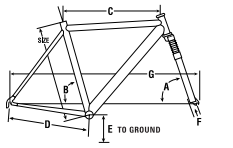

All dimensions are in centimeters/inches unless otherwise stated. Some models are not available in all sizes.

SOHO, FX

SU200

SU100

HYBRID

T10

		frame size	A. head angle	B. seat angle	C. effective top tube	D. chain stay	E. bottom bracket	F. offset	wheelbase	trail	stand over
SoHo	S	15"	70.5°	74.5°	54.4 / 21.4	44.5 / 17.5	27.1 / 10.7	5.0 / 2.0	105.6 / 41.6	7.0 / 2.8	68.1 / 26.8
	M	17.5"	70.5°	74.0°	54.8 / 21.6	44.5 / 17.5	27.1 / 10.7	5.0 / 2.0	105.6 / 41.6	7.0 / 2.8	72.5 / 28.5
SU200	XS	13"	71.5°	73.5°	56.4 / 22.2	44.5 / 17.5	27.1 / 10.7	5.0 / 2.0	105.8 / 41.7	6.4 / 2.5	76.6 / 30.2
SU100	S	16"	70.5°	73.5°	55.5 / 21.9	43.0 / 16.9	29.1 / 11.5	3.8 / 1.5	104.0 / 40.9	7.8 / 3.1	70.8 / 27.8
	M	18"	70.5°	73.5°	57.0 / 22.4	43.0 / 16.9	29.3 / 11.5	3.8 / 1.5	105.7 / 41.6	7.8 / 3.1	74.6 / 29.4
	M	19.5"	70.5°	73.0°	58.5 / 23.0	43.0 / 16.9	29.3 / 11.5	3.8 / 1.5	106.8 / 42.0	7.8 / 3.1	77.6 / 30.6
7.9 FX	L	21"	70.5°	73.0°	59.5 / 23.4	43.0 / 16.9	29.3 / 11.5	3.8 / 1.5	107.9 / 42.5	7.8 / 3.1	80.7 / 31.8
7.7 FX	XS	15"	70.5°	74.5°	54.9 / 21.6	44.5 / 17.5	26.8 / 10.6	4.5 / 1.8	105.1 / 41.4	7.0 / 2.8	68.1 / 26.8
7.5 FX	S	17.5"	70.5°	74.0°	55.7 / 21.9	44.5 / 17.5	26.8 / 10.6	4.5 / 1.8	106.5 / 41.9	7.0 / 2.8	72.5 / 28.6
7.3 FX	M	20"	71.5°	73.5°	56.8 / 22.4	44.5 / 17.5	26.8 / 10.6	4.5 / 1.8	106.1 / 41.8	6.4 / 2.5	77.2 / 30.4
7.5 FX WSD	L	22.5"	72.5°	73.0°	58.1 / 22.9	44.5 / 17.5	26.8 / 10.6	4.5 / 1.8	105.9 / 41.7	5.7 / 2.8	81.4 / 32.1
	S	13"	70.0°	75.5°	52.8 / 20.8	44.5 / 17.5	26.8 / 10.6	4.5 / 1.8	105.5 / 41.6	7.4 / 2.8	64.9 / 25.6
	M	15"	70.0°	75.0°	53.3 / 21.0	44.5 / 17.5	26.8 / 10.6	4.5 / 1.8	105.7 / 41.6	7.4 / 2.8	68.6 / 27.0
	L	17"	70.0°	74.5°	53.7 / 21.1	44.5 / 17.5	26.8 / 10.6	4.5 / 1.8	105.7 / 41.6	7.4 / 2.8	72.4 / 28.5
7500	XS	15"	70.0°	74.0°	56.0 / 22.0	44.5 / 17.5	27.3 / 10.7	4.5 / 1.8	107.2 / 42.2	/	70.1 / 27.6
7300	S	17.5"	70.5°	73.5°	57.0 / 22.4	44.5 / 17.5	27.3 / 10.7	4.5 / 1.8	107.2 / 42.2	/	73.8 / 29.0
	M	20"	71.0°	73.0°	58.0 / 22.8	44.5 / 17.5	27.3 / 10.7	4.5 / 1.8	107.1 / 42.2	/	77.8 / 30.6
	L	21.5"	71.5°	73.0°	59.5 / 23.4	44.5 / 17.5	27.3 / 10.7	4.5 / 1.8	108.1 / 42.6	/	80.4 / 31.6
	XL	23"	71.5°	73.0°	61.5 / 24.2	44.5 / 17.5	27.3 / 10.7	4.5 / 1.8	110.2 / 43.4	/	83.4 / 32.8
7100	S	17"	70.5°	74.5°	54.9 / 21.6	44.5 / 17.5	28.3 / 11.1	4.4 / 1.7	105.7 / 41.6	7.7 / 3.0	69.3 / 27.3
	M	17.5"	70.5°	74.0°	55.2 / 21.7	44.5 / 17.5	28.3 / 11.1	4.4 / 1.7	105.7 / 41.6	7.7 / 3.0	73.7 / 29.0
	L	19.5"	71.5°	73.5°	56.8 / 22.4	44.5 / 17.5	28.3 / 11.1	4.4 / 1.7	105.7 / 41.6	7.1 / 2.8	77.8 / 30.6
	XL	22.5"	72.5°	73.0°	58.4 / 23.0	44.5 / 17.5	28.3 / 11.1	4.4 / 1.7	105.8 / 41.6	6.4 / 2.5	82.8 / 30.8
	XL	22.5"	72.5°	72.0°	59.6 / 23.5	44.5 / 17.5	28.3 / 11				