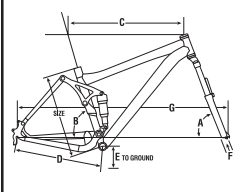

GEOMETRIES

TOP FUEL

FUEL EX

REMEDY

SESSION

ELITE

69ER

HARDTAIL