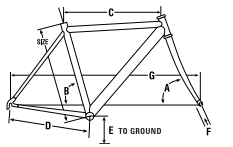

GEOMETRIES

TOP FUEL

FUEL EX

REMEDY

SESSION

ELITE

69ER

HARDTAIL