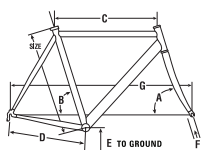

GEOMETRIES

MADONE, 5000, MADONE WSD