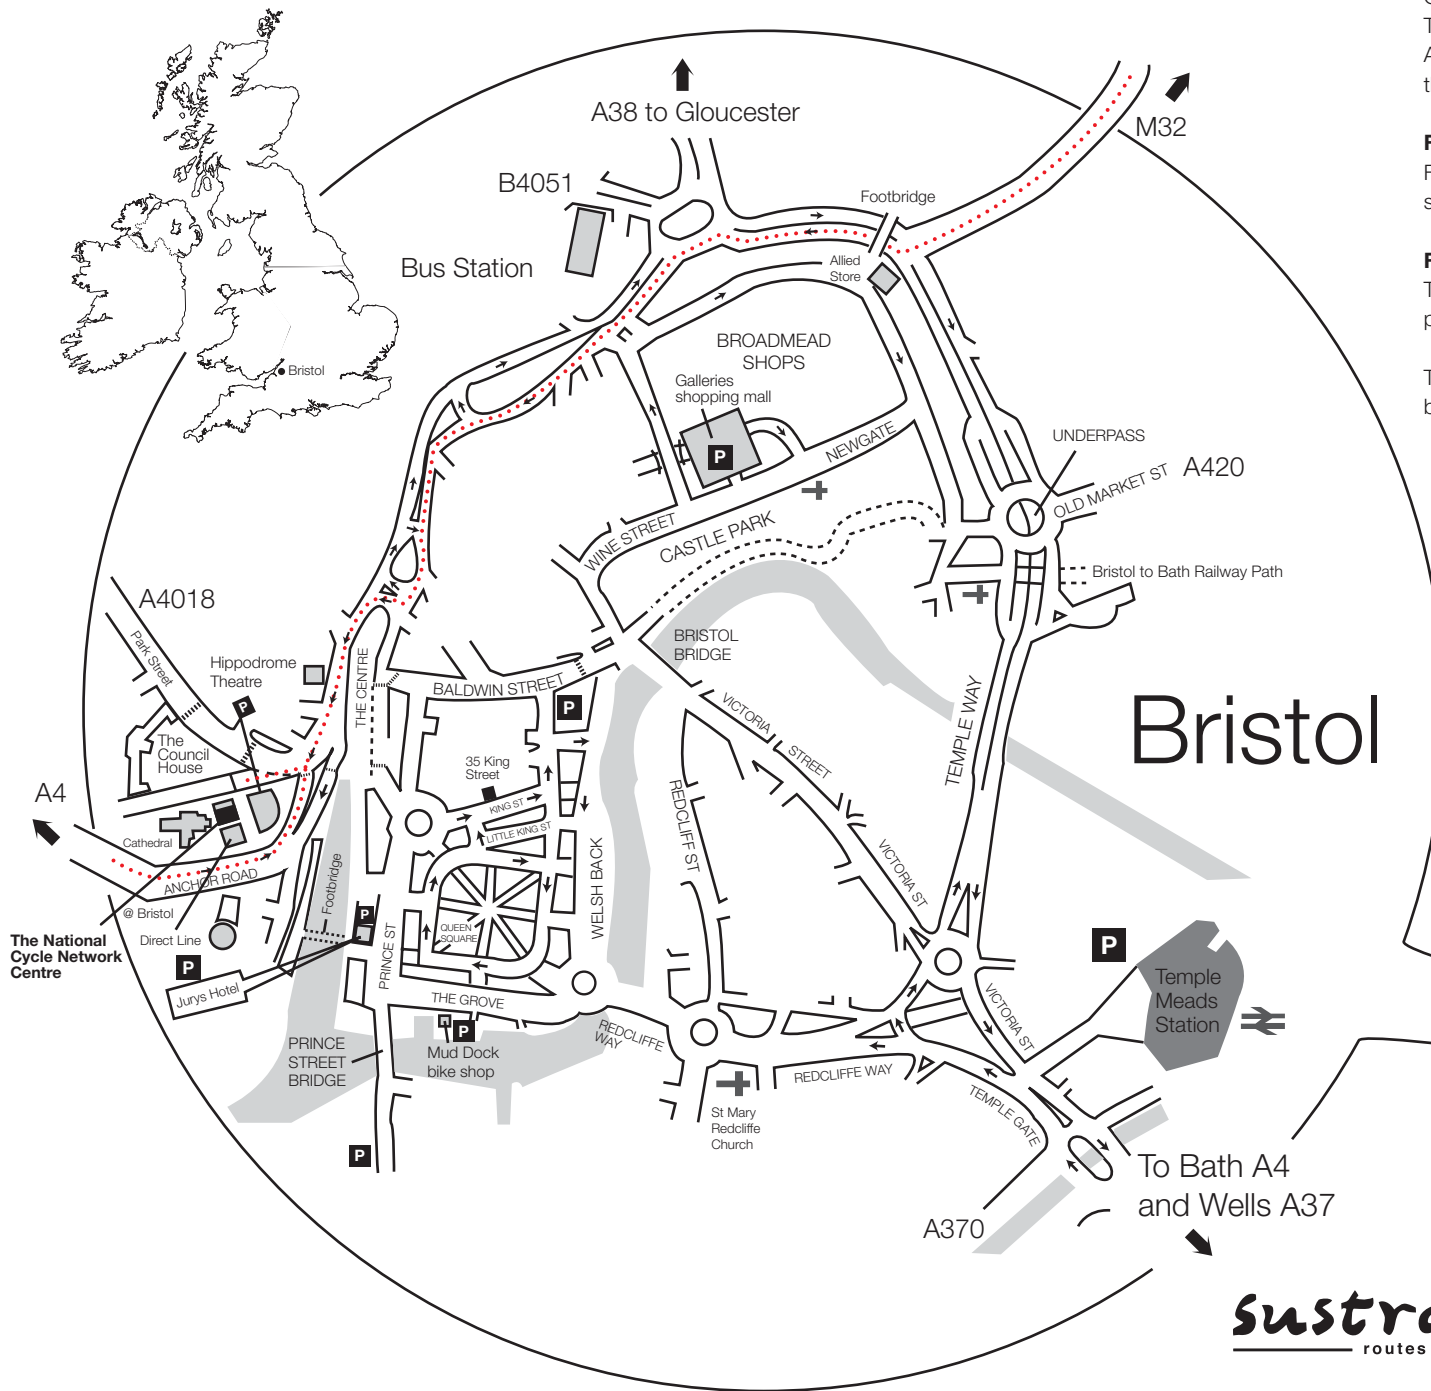

# How to get to Sustrans by car...

## From the M32

Come down the M32 to Inner City Ring Road  
Turn right and follow signs to City Centre.

At the Centre, stay in the right hand lane, following signs for Park Street, past the Hippodrome on your right. On turning right... (see below)

## From the A4 (eastbound)

Follow signs into Bristol City Centre. Stay in the left hand lane, following signs for Park Street. On turning left... (see below)

## From the bottom of Park Street

The Bristol Marriott Royal hotel will be immediately on your left. There is parking below the hotel.

The National Cycle Network Centre is on Cathedral Square off Trinity Street, between the side of the hotel and the edge of Bristol Cathedral.