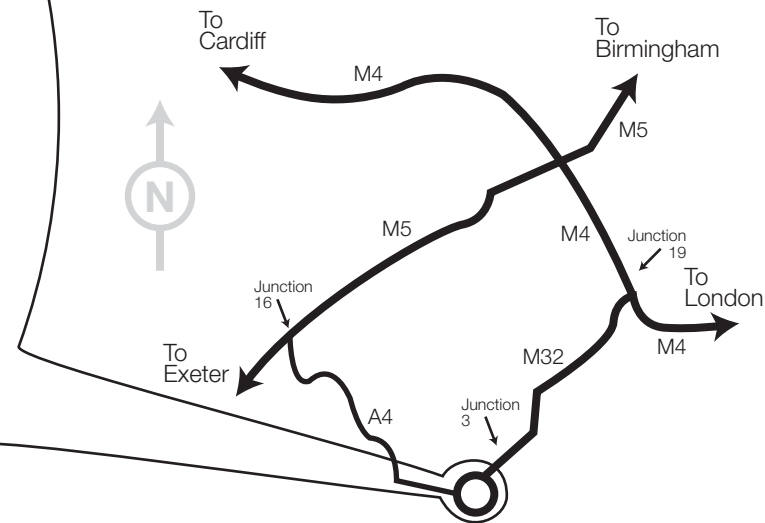

## From the M32

Come down the M32 to Inner City Ring Road  
Turn right and follow signs to City Centre.

At the Centre, stay in the right hand lane, following signs for Park Street, past the Hippodrome on your right. On turning right... (see below)

## From the A4 (eastbound)

Follow signs into Bristol City Centre. Stay in the left hand lane, following signs for Park Street. On turning left... (see below)

## From the bottom of Park Street

The Bristol Marriott Royal hotel will be immediately on your left. There is parking below the hotel.

The National Cycle Network Centre is on Cathedral Square off Trinity Street, between the side of the hotel and the edge of Bristol Cathedral.