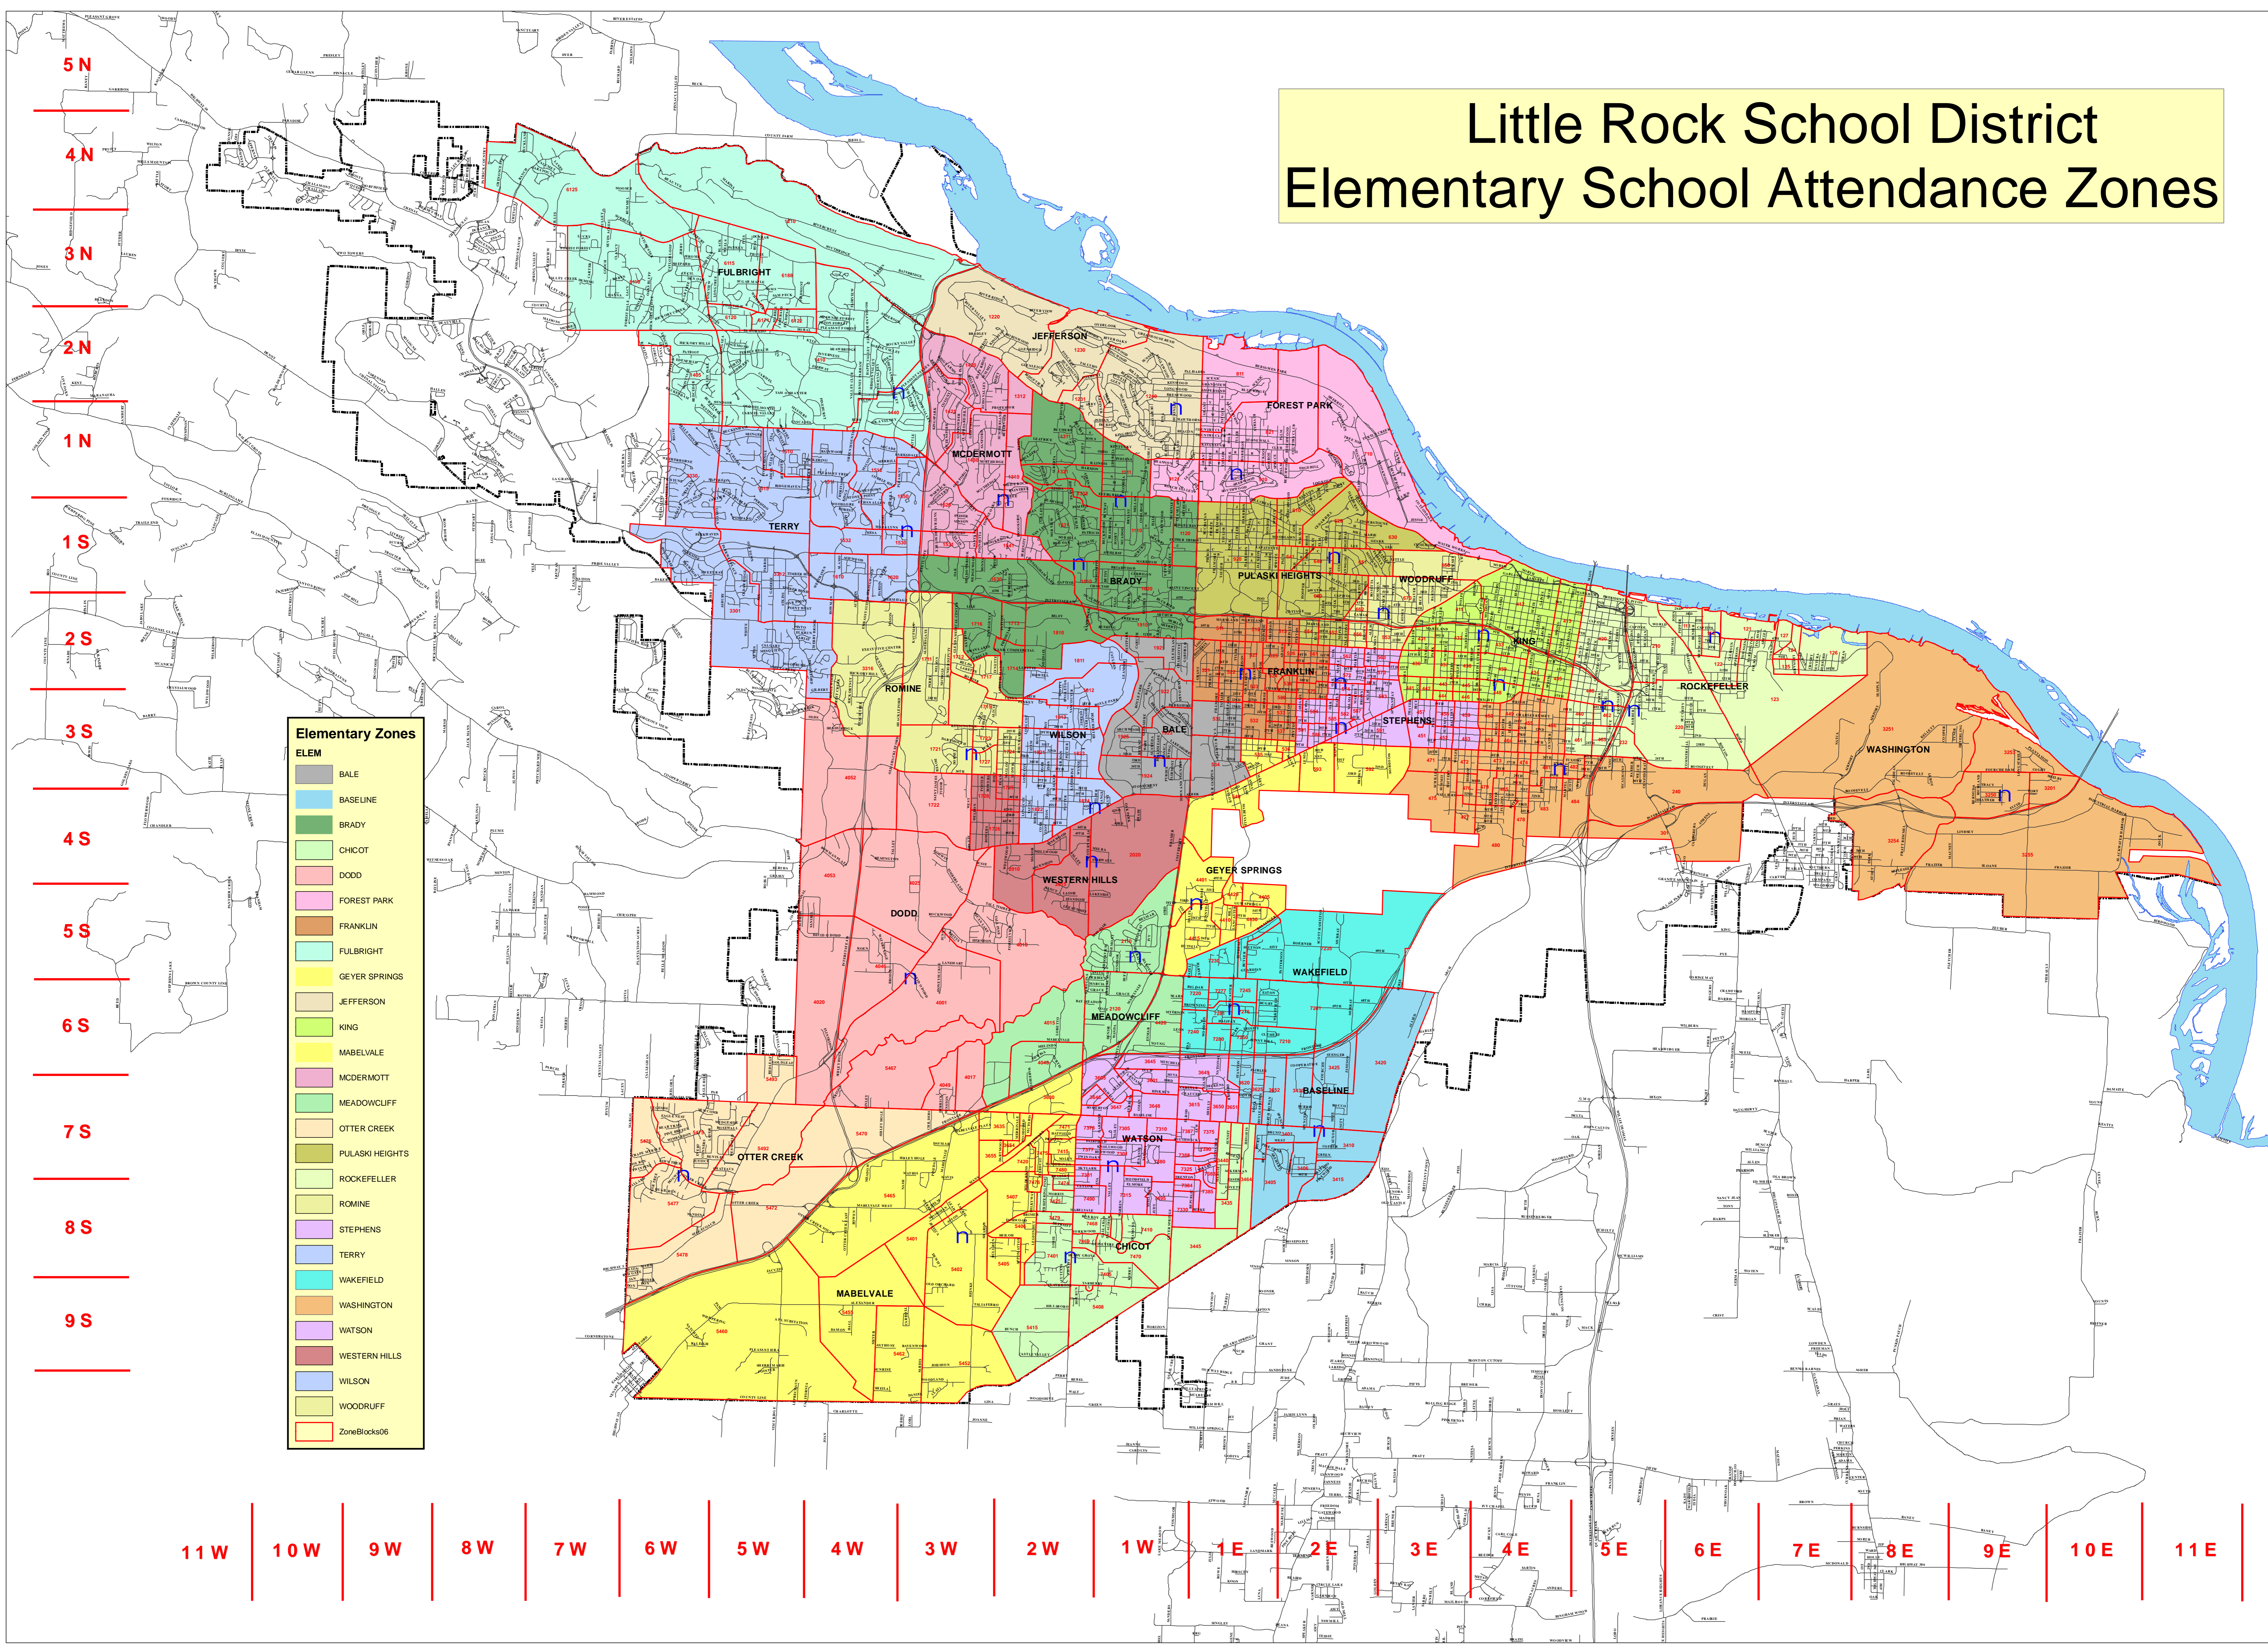

Little Rock School District Elementary School Attendance Zones

5 N
4 N
3 N
2 N
1 N
1 S
2 S
3 S
4 S
5 S
6 S
7 S
8 S
9 S

11 W | 10 W | 9 W | 8 W | 7 W | 6 W | 5 W | 4 W | 3 W | 2 W | 1 W | 1 E | 2 E | 3 E | 4 E | 5 E | 6 E | 7 E | 8 E | 9 E | 10 E | 11 E

5

Produced By: Chris Owen
Date: 09/12/2006

The geographic data herein was taken from 1997 / 1999 Photography.