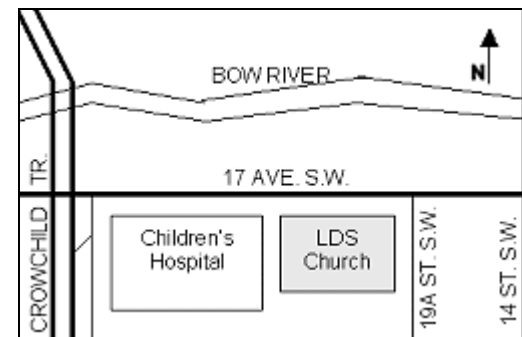

LOCATION

The Calgary Stake Family History Centre is located on the lower level of
The Church of Jesus Christ of Latter-day Saints,
Calgary Stake Centre.

Entrance to the Centre is on 19A Street. Please park in the lot directly east of the Centre. Press the black button beside the double doors on the east side of the building to ring the front desk. A staff member will come to let you in and escort you to the library.