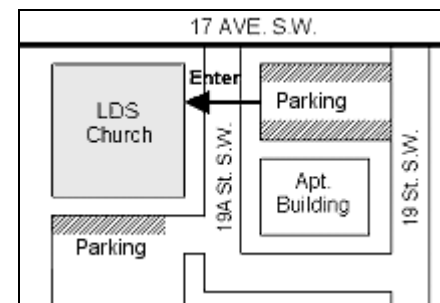

LOCATION

The Calgary Stake Family History Centre is located on the lower level of
The Church of Jesus Christ of Latter-day Saints,
Calgary Stake Centre.

Entrance to the Centre is on 19A Street. Please park in the lot directly east of the Centre. Press the black button beside the double doors on the east side of the building to ring the front desk. A staff member will come to let you in and escort you to the library.