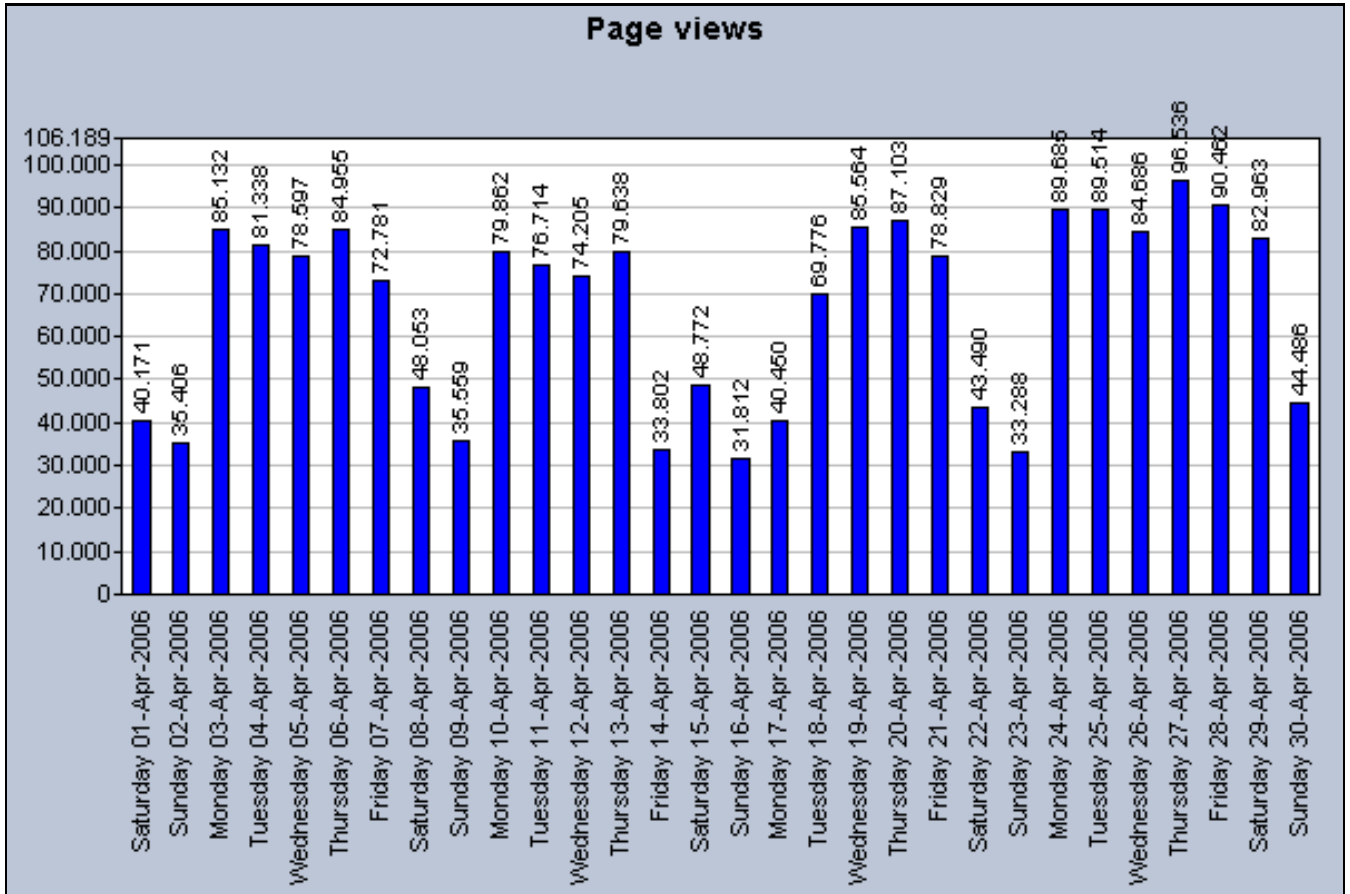

Setup for basic traffic statistics

Basic statistics included: Page views, User sessions, Unique users, New unique users, Returning users

Graphs included: Page views

Additional statistics included: Busiest days and hours in terms of page views, Number of user sessions per unique user, Page views per user session, Average duration of user sessions, Time spent on site

Monthly report for last month

Monthly report for last month

Busiest days and hours in terms of page views	
The busiest hour on average	11:00 – 11:59, (6,106 page views)
The busiest weekday on average	Friday, (87,058 page views)
The busiest day	27–Apr–2006, (96,536 page views)
The busiest hour	11:00 – 11:59 21–Apr–2006, (9,891 page views)