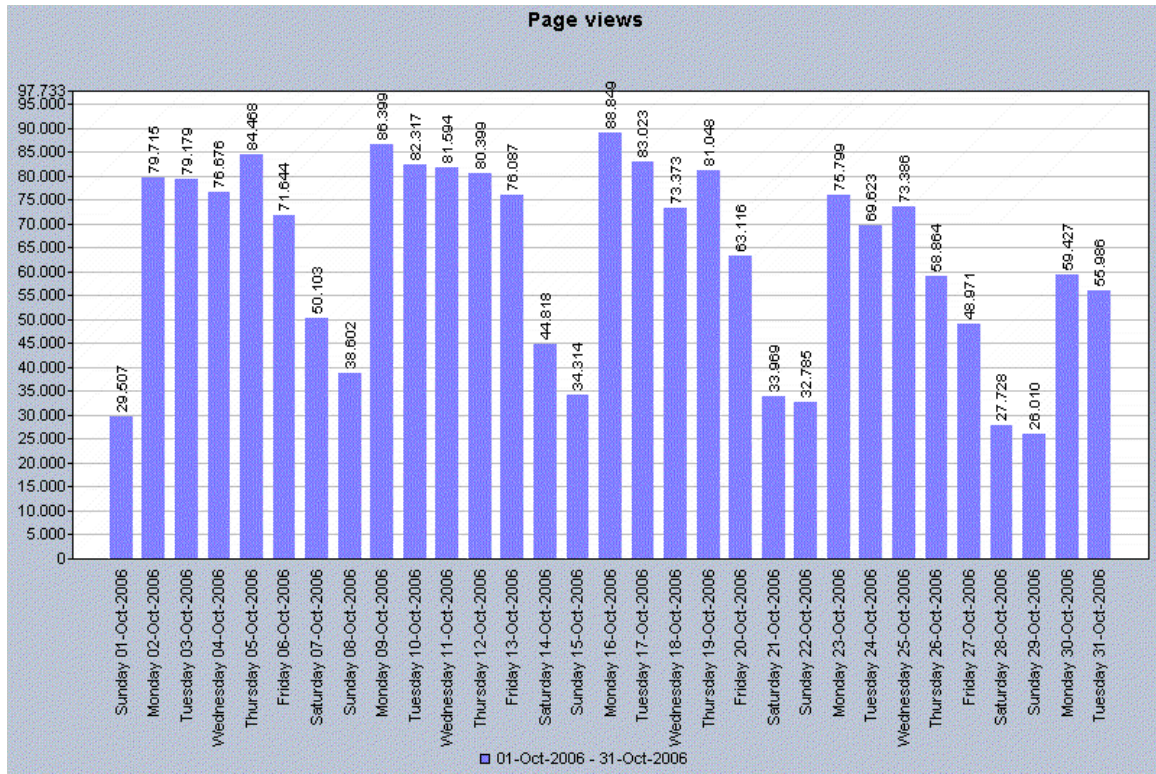

Setup for basic traffic statistics

Basic statistics included: Page views, User sessions, New unique users, Returning users, Unique users

Graphs included: Page views

Additional statistics included: Busiest days and hours in terms of page views, Number of user sessions per unique user, Page views per user session, Average duration of user sessions, Time spent on site

Busiest days and hours in terms of page views

The busiest hour on average	14:00 - 14:59, (5,796 page views)
The busiest weekday on average	Tuesday, (78,038 page views)
The busiest day	16-Oct-2006, (88,849 page views)
The busiest hour	12:00 - 12:59 16-Oct-2006, (9,398 page views)