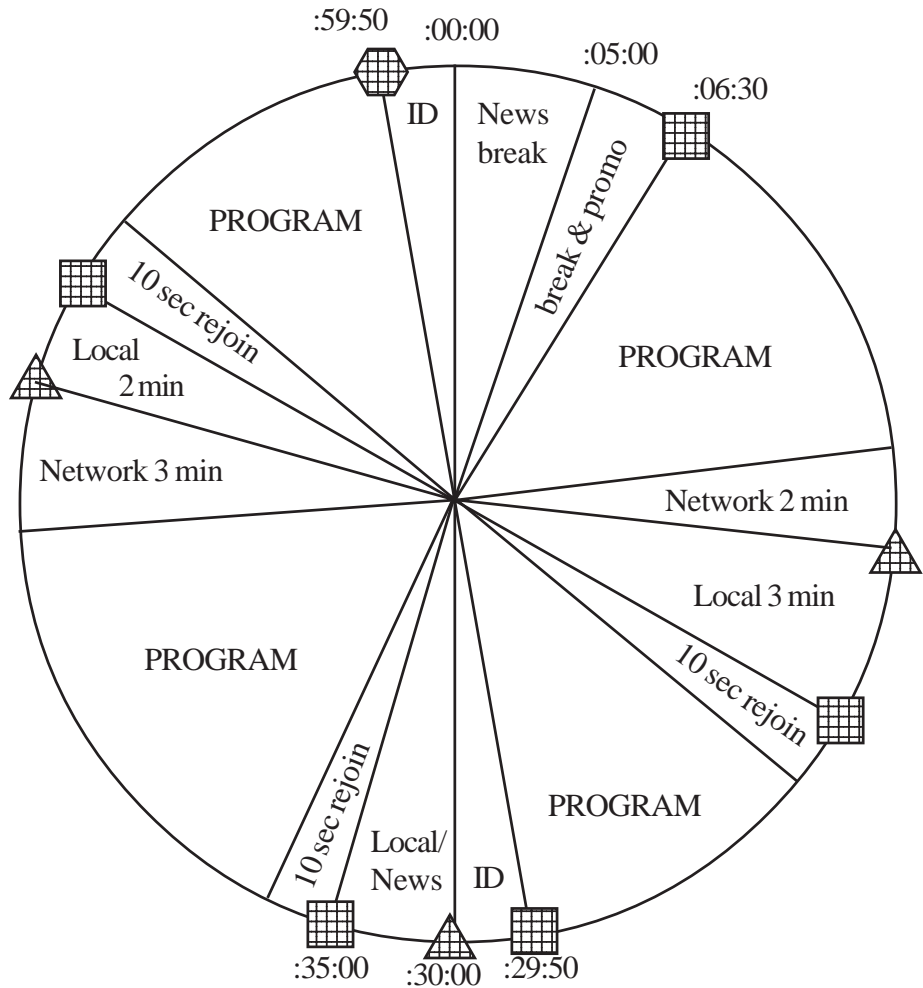

*Pie chart not to scale

REFEED: Mon- Fri 1-3p ET