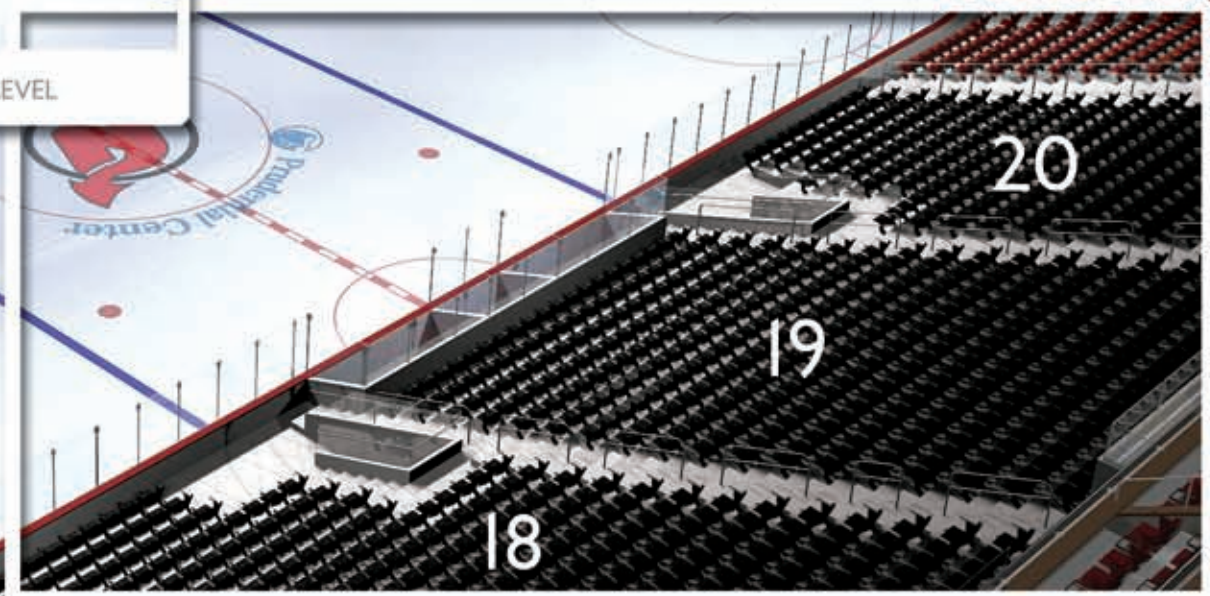

## YOU'LL ONLY NEED THE EDGE OF YOUR SEAT

When it comes to comfort, bigger is better, which is why all of the seats at Prudential Center have an increased width. Fully upholstered and cushioned with more knee and leg room, fans can now enjoy Devils hockey as if from the comfort of their own living room.

## FOOD AND MERCHANDISE

You will find everything at Prudential Center including a 2,600 square foot Team Store featuring exclusive Devils merchandise. In addition, there will be numerous concession stands so you can find what you are looking for without missing a moment of the action. Long lines will be ancient history because you will now be able to purchase food and merchandise with the "Devils Smart Card."

# THE BEST SEATS IN THE HOUSE

CLUB SEATING THREE MIDDLE SECTIONS IN LOWER LEVEL

CLUB SEATING THREE MIDDLE SECTIONS IN LOWER LEVEL

## CLUB SEATS

Prudential Center Club Seats put fans right in the heart of the action. Club Seats make up the three middle sections in the lower level on each side of the ice surface, allowing you to experience all of the sights and sounds of the game. Limited to only 2,200 seats, these seats are wider and offer more leg room providing fans with a comfortable and enjoyable experience.