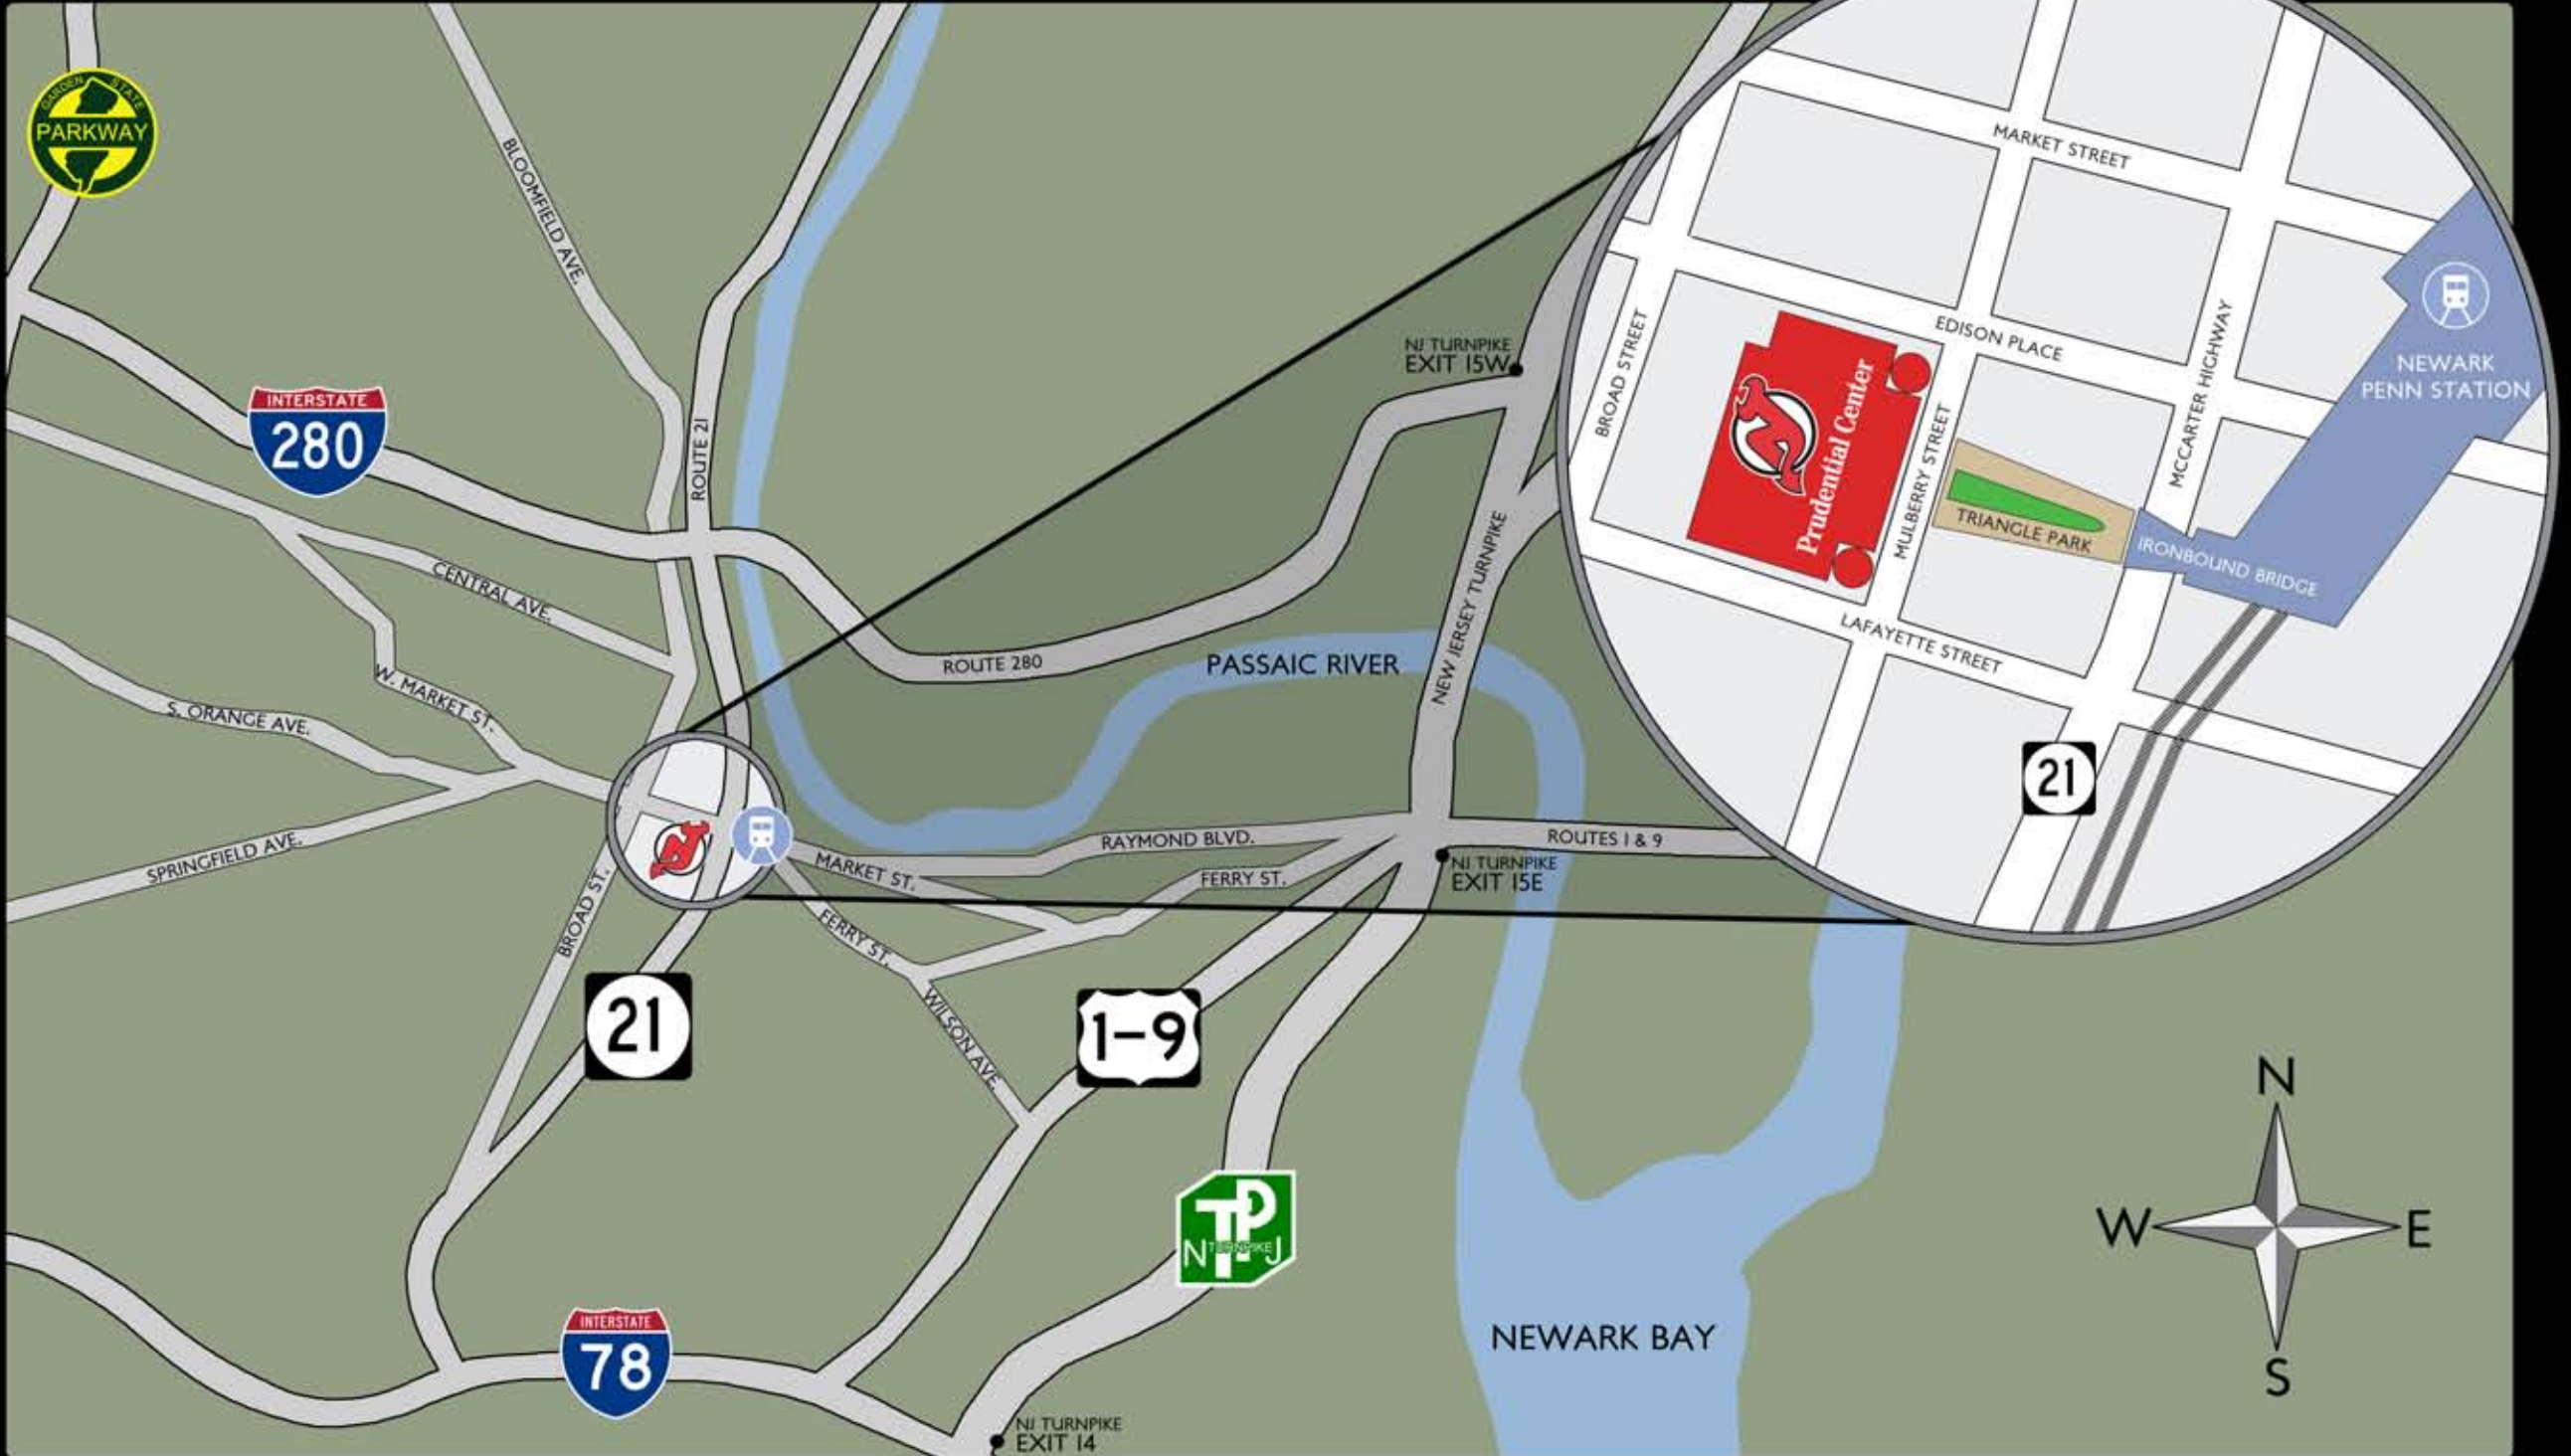

LOCATION AND TRANSPORTATION