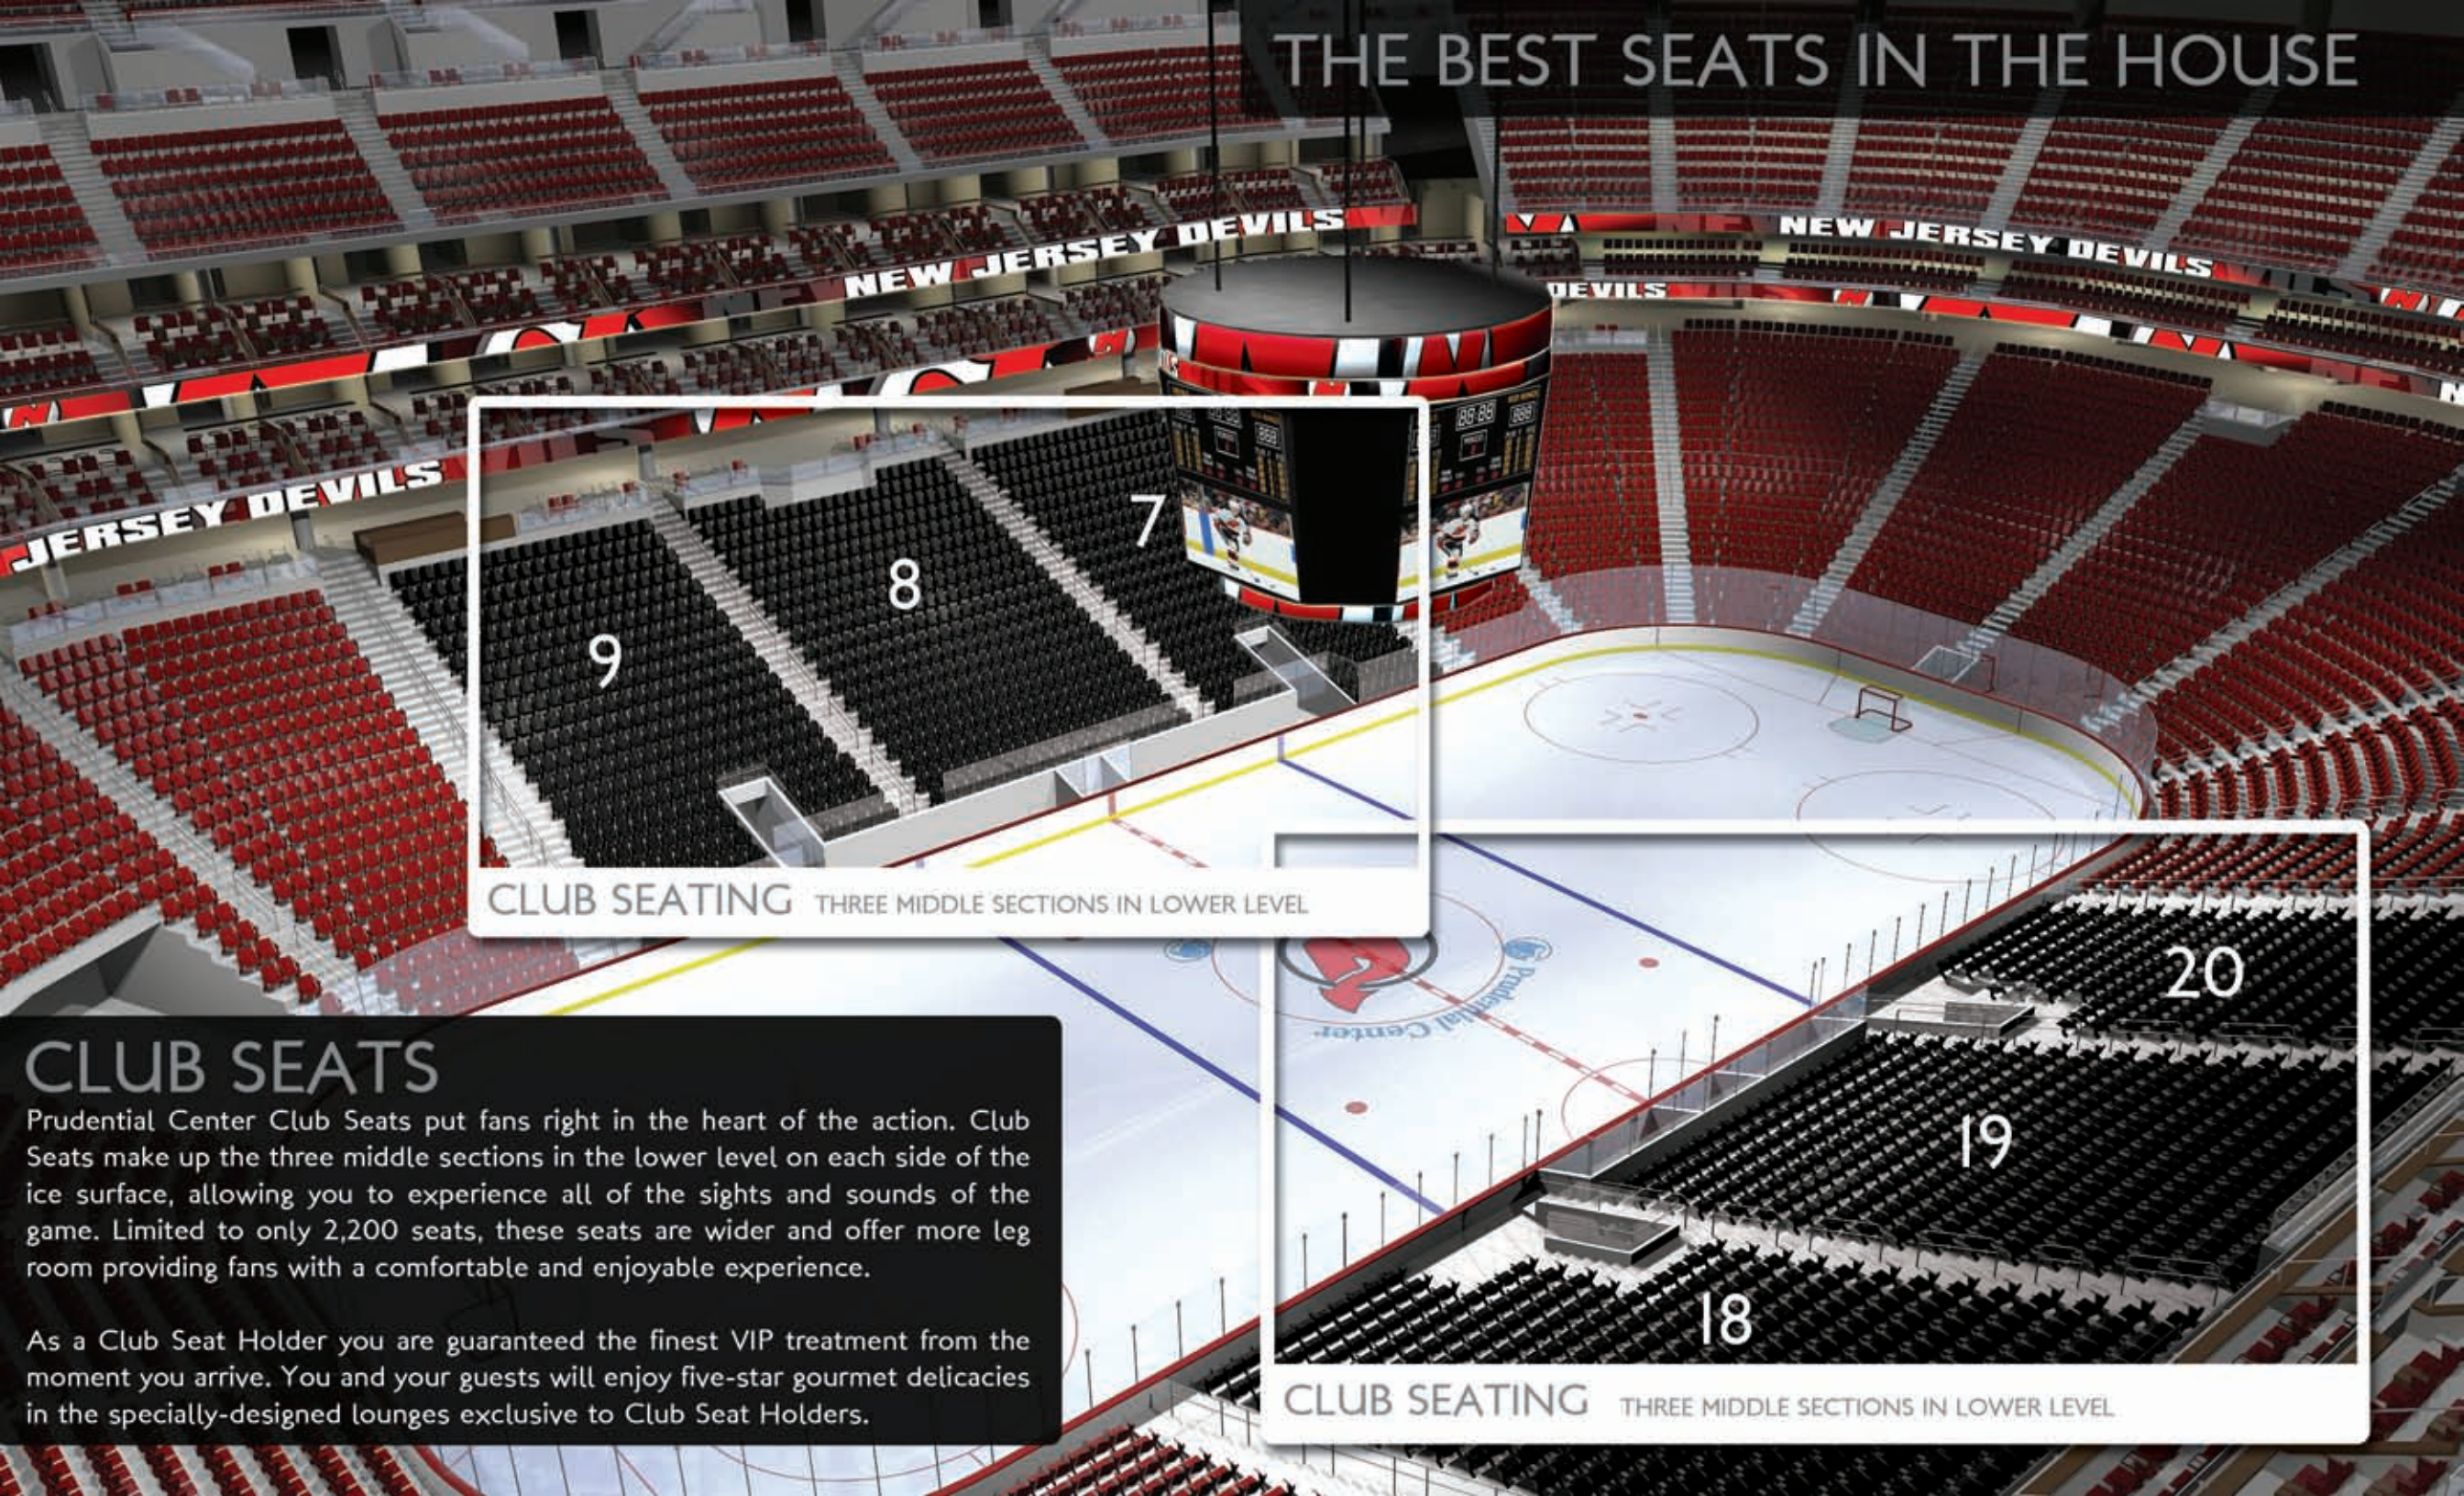

# WHAT AN EXPERIENCE

Upon arrival, fans will be greeted by a spectacular 4,800 square foot LED screen, easily one of the largest in the world. Two majestic towers will anchor Prudential Center on either side of the screen. Then it's into the Grand Concourse, an impressive mix of glass, steel, and marble that is both inviting and open. From there, hockey fans will find 17,625 seats, all with great sight lines, which means there is not a bad seat in the house.

## YOU'LL ONLY NEED THE EDGE OF YOUR SEAT

When it comes to comfort, bigger is better, which is why all of the seats at Prudential Center have an increased width. Fully upholstered and cushioned with more knee and leg room, fans can now enjoy Devils hockey as if from the comfort of their own living room.

# THE BEST SEATS IN THE HOUSE

CLUB SEATING THREE MIDDLE SECTIONS IN LOWER LEVEL

CLUB SEATING THREE MIDDLE SECTIONS IN LOWER LEVEL

## CLUB SEATS

Prudential Center Club Seats put fans right in the heart of the action. Club Seats make up the three middle sections in the lower level on each side of the ice surface, allowing you to experience all of the sights and sounds of the game. Limited to only 2,200 seats, these seats are wider and offer more leg room providing fans with a comfortable and enjoyable experience.