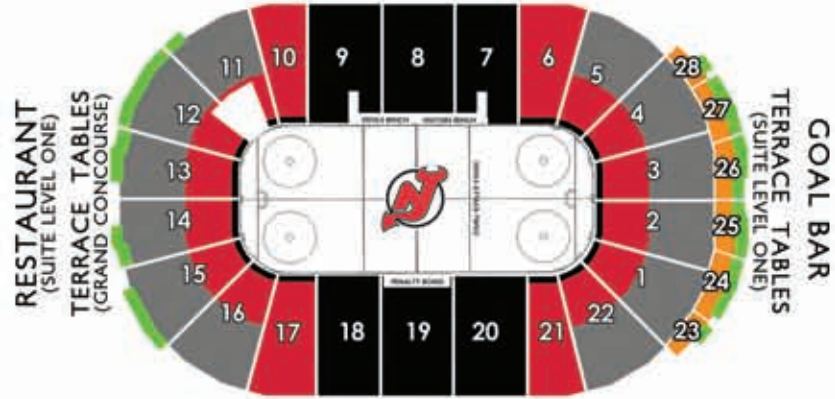

SEATING AND PRICING

PRICING ADVANTAGES

	WINDOW	SEASON	
BLACK	$ 200	$ 150	CLUB SEATS
DEVILS RED	$ 115	$ 98	LOWER LEVEL
GRANITE	$ 95	$ 78	LOWER LEVEL ENDS
YELLOW	$ 100	$ 88	BALCONY / MEZZANINE
LIGHT PURPLE	$ 75	$ 68	MEZZANINE SIDES
LIGHT BLUE	$ 65	$ 58	BALCONY
DARK BLUE	$ 35	$ 32	UPPER MIDDLE
BRONZE	$ 25	$ 25	UPPER SIDES
DARK GREEN	$ 20	$ 20	UPPER SIDES
BROWN	$ 10	N/A	UPPER ENDS

LOWER LEVEL

ICE LOUNGE

FIRE LOUNGE

PRICING ADVANTAGES

	WINDOW	SEASON	
ORANGE	$ 120	$ 108	GOAL BAR
LIGHT GREEN	$ •	$ •	TERRACE TABLES

*Ask us for Terrace Table pricing & options.