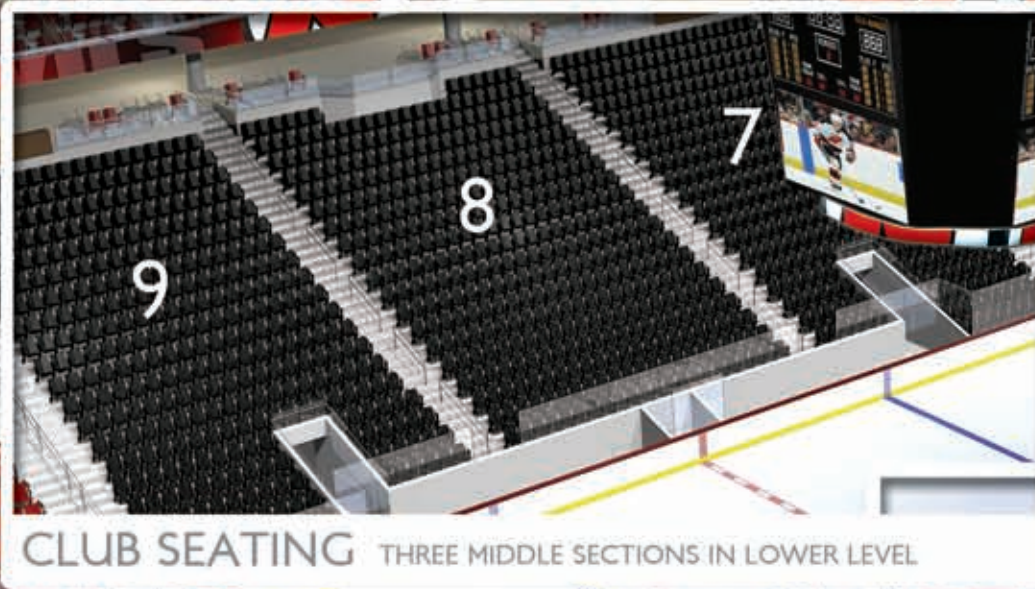

## FOOD AND MERCHANDISE

You will find everything at Prudential Center including a 2,600 square foot Team Store featuring exclusive Devils merchandise. In addition, there will be numerous concession stands so you can find what you are looking for without missing a moment of the action. Long lines will be ancient history because you will now be able to purchase food and merchandise with the "Devils Smart Card."

# THE BEST SEATS IN THE HOUSE

CLUB SEATING THREE MIDDLE SECTIONS IN LOWER LEVEL

CLUB SEATING THREE MIDDLE SECTIONS IN LOWER LEVEL

## CLUB SEATS

Prudential Center Club Seats put fans right in the heart of the action. Club Seats make up the three middle sections in the lower level on each side of the ice surface, allowing you to experience all of the sights and sounds of the game. Limited to only 2,200 seats, these seats are wider and offer more leg room providing fans with a comfortable and enjoyable experience.