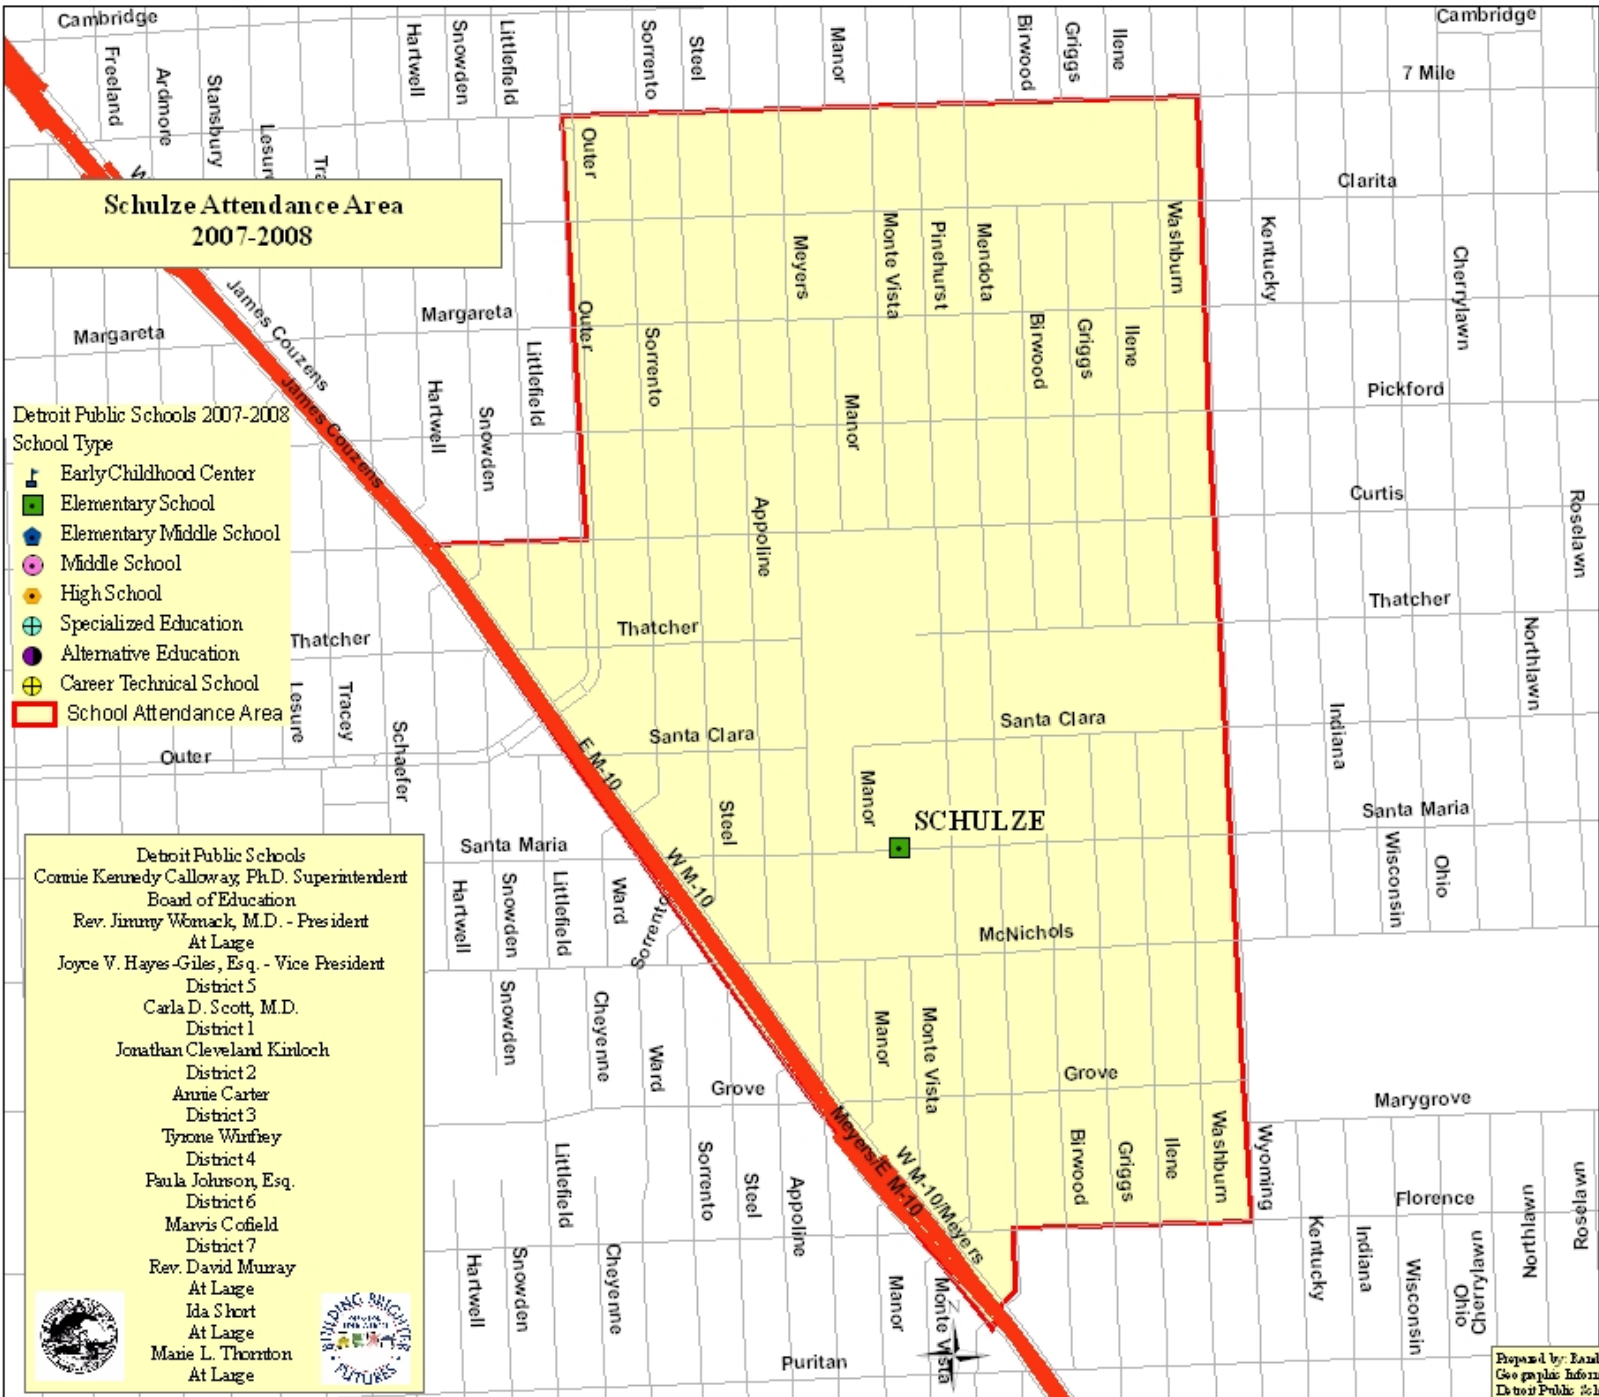

**Schulze Attendance Area
2007-2008**

Detroit Public Schools 2007-2008

School Type

- Early Childhood Center
- Elementary School
- Elementary Middle School
- Middle School
- High School
- Specialized Education
- Alternative Education
- Career Technical School
- School Attendance Area

Detroit Public Schools
Comie Kennedy Calloway, Ph.D. Superintendent
Board of Education
Rev. Jimmy Womack, M.D. - President
At Large
Joyce V. Hayes-Giles, Esq. - Vice President
District 5
Carla D. Scott, M.D.
District 1
Jonathan Cleveland Kinloch
District 2
Annie Carter
District 3
Tyrone Wirtley
District 4
Paula Johnson, Esq.
District 6
Marris Coffield
District 7
Rev. David Murray
At Large
Ida Short
At Large
Manie L. Thornton
At Large

SCHULZE