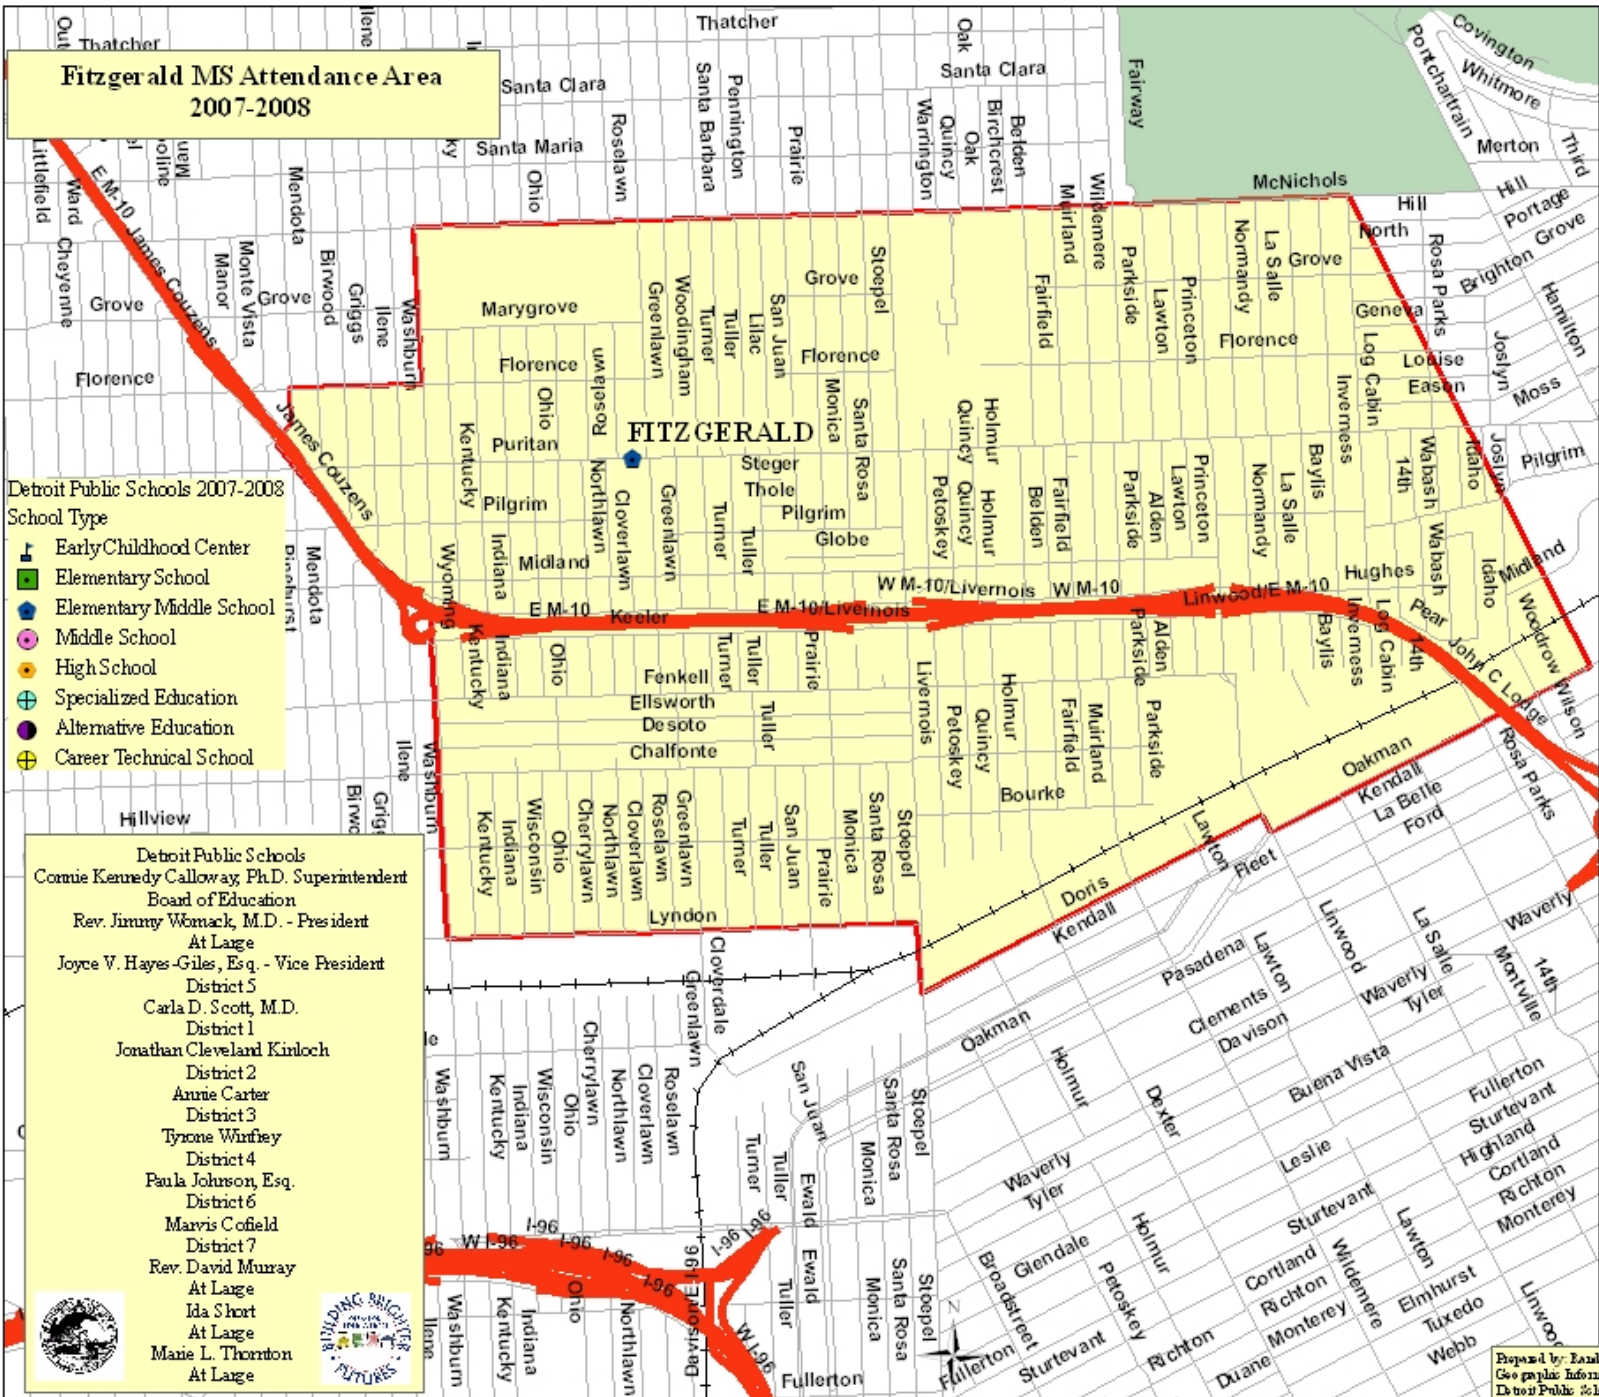

**Fitzgerald MS Attendance Area
2007-2008**

Detroit Public Schools 2007-2008
School Type

- Early Childhood Center
- Elementary School
- Elementary Middle School
- Middle School
- High School
- Specialized Education
- Alternative Education
- Career Technical School