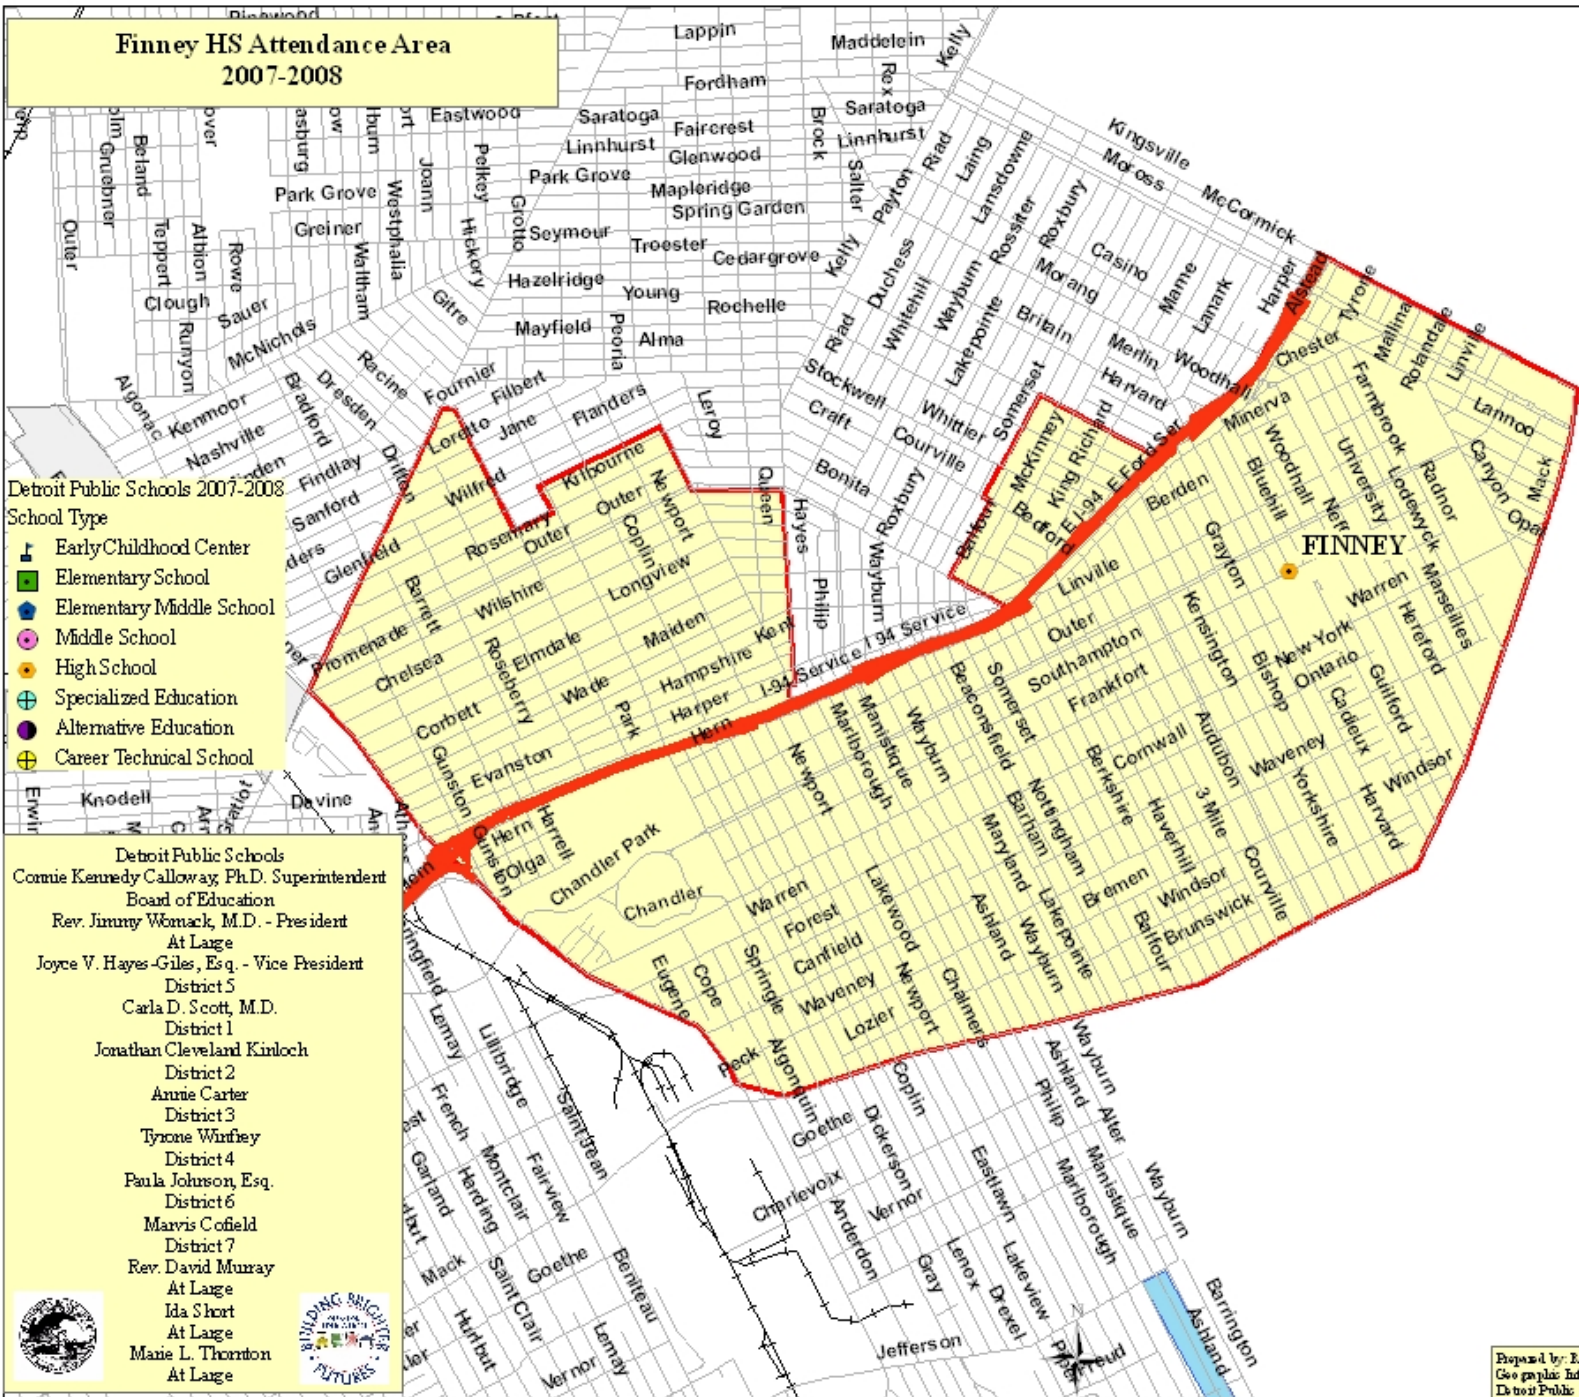

Finney HS Attendance Area 2007-2008

Detroit Public Schools 2007-2008

- School Type
- Early Childhood Center
 - Elementary School
 - Elementary Middle School
 - Middle School
 - High School
 - Specialized Education
 - Alternative Education
 - Career Technical School