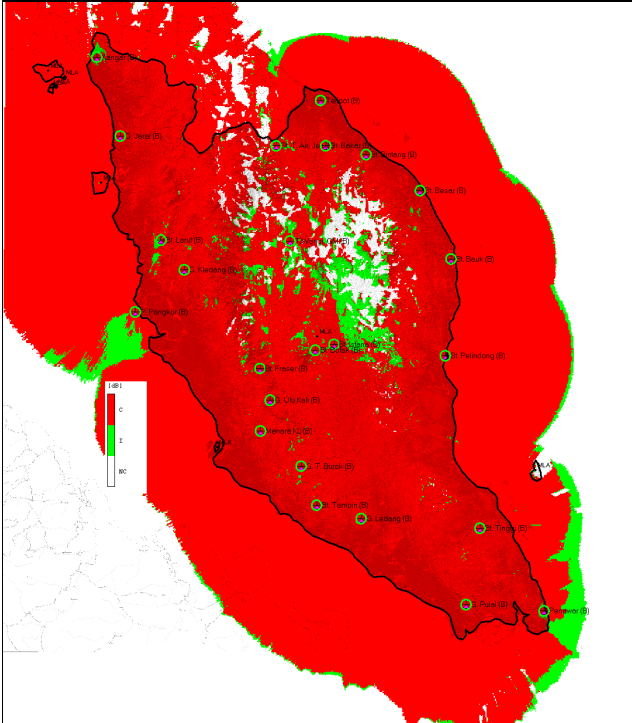

## GENERAL

- Same Forward Error Correction (FEC);
- Same Guard Interval (GI);
- Fixed reception only;

**MAP 1: A1H (QPSK)**

**MAP 2: B1H (16-QAM)**

**MAP 3: C1H (64-QAM)**

**MAP 1: A2H (QPSK)**

**MAP 1: B2H (16-QAM)**

**MAP 1: C2H (64-QAM)**