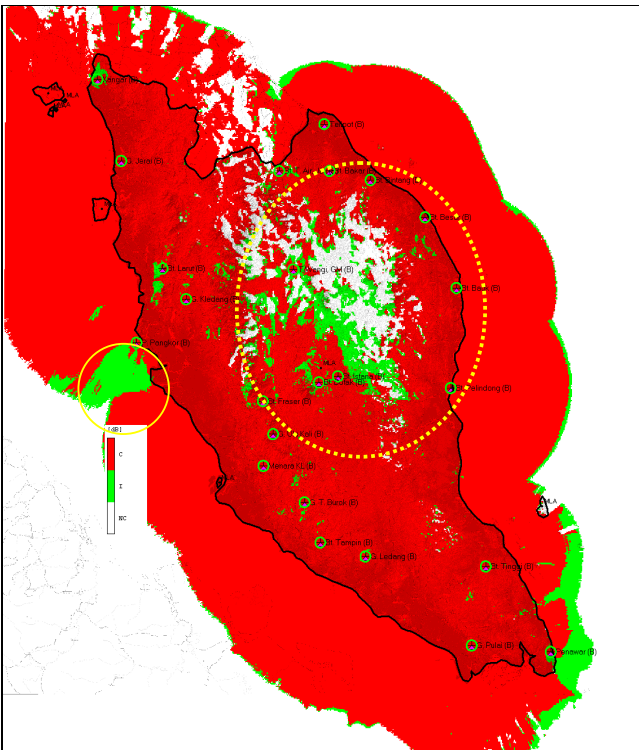

## GENERAL

- Same Forward Error Correction (FEC);
- Same Guard Interval (GI);
- Fixed reception only;

**MAP 1: A1H (QPSK)**

**MAP 2: B1H (16-QAM)**

**MAP 3: C1H (64-QAM)**

**MAP 1: A2H (QPSK)**

**MAP 1: B2H (16-QAM)**

**MAP 1: C2H (64-QAM)**