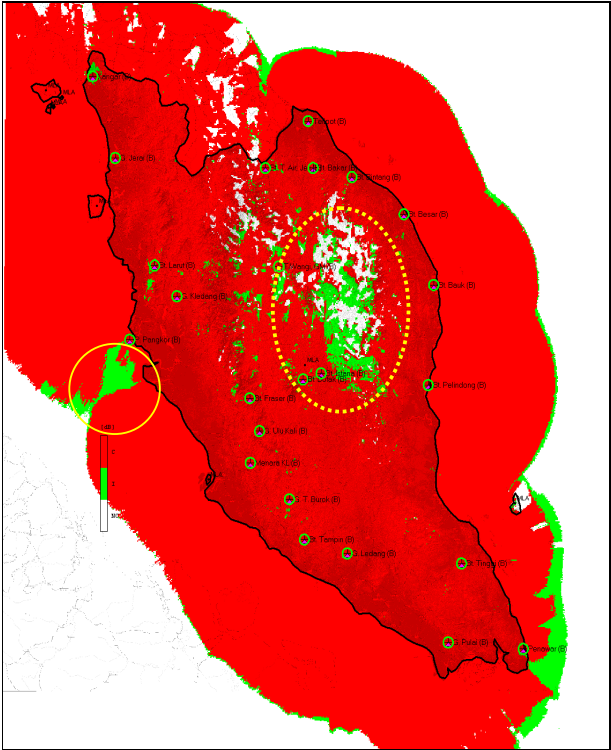

## GENERAL

- Same Forward Error Correction (FEC);
- Same Guard Interval (GI);
- Fixed reception only;

**MAP 1: A1H (QPSK)**

**MAP 2: B1H (16-QAM)**

**MAP 3: C1H (64-QAM)**

**MAP 1: A2H (QPSK)**

**MAP 1: B2H (16-QAM)**

**MAP 1: C2H (64-QAM)**