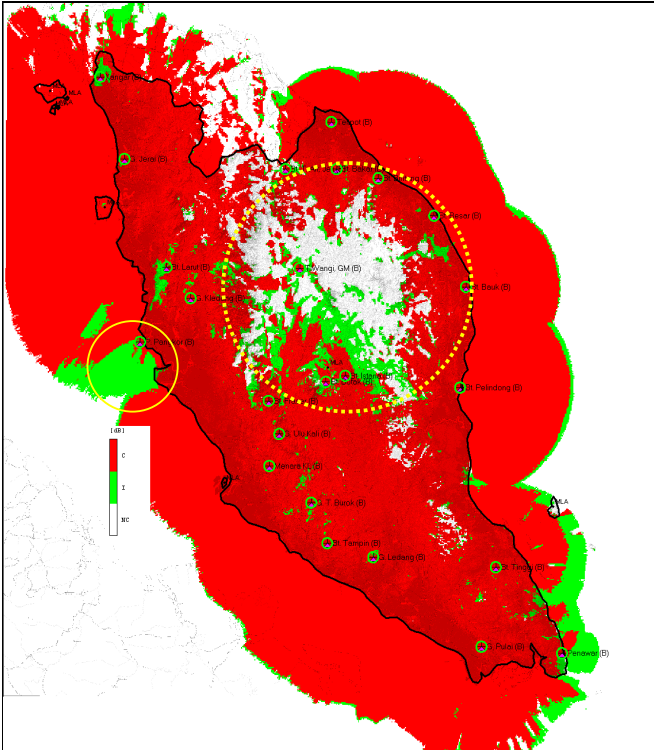

## GENERAL

- Same Forward Error Correction (FEC);
- Same Guard Interval (GI);
- Fixed reception only;

**MAP 1: A1H (QPSK)**

**MAP 2: B1H (16-QAM)**

**MAP 3: C1H (64-QAM)**

**MAP 1: A2H (QPSK)**

**MAP 1: B2H (16-QAM)**

**MAP 1: C2H (64-QAM)**