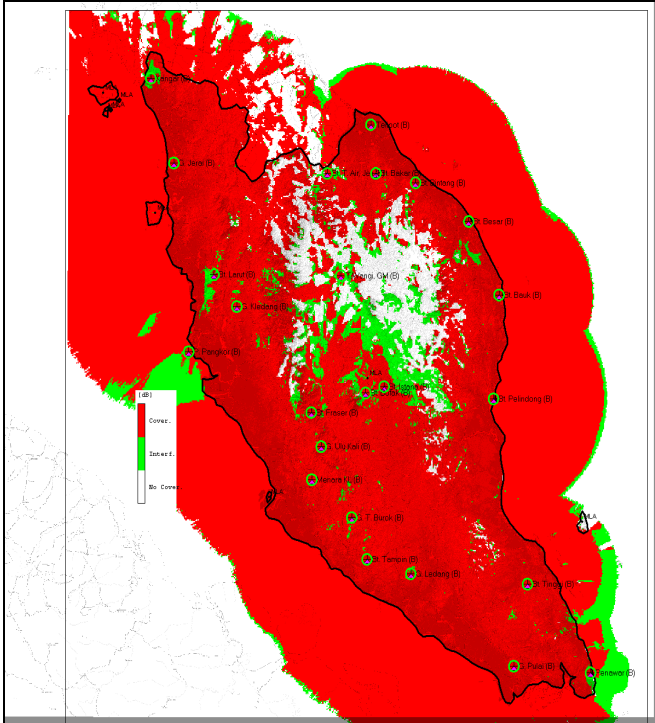

## GENERAL

- Same Forward Error Correction (FEC);
- Same Guard Interval (GI);
- Fixed reception only;

**MAP 1: A1H (QPSK)**

**MAP 2: B1H (16-QAM)**

**MAP 3: C1H (64-QAM)**

**MAP 1: A2H (QPSK)**

**MAP 1: B2H (16-QAM)**

**MAP 1: C2H (64-QAM)**