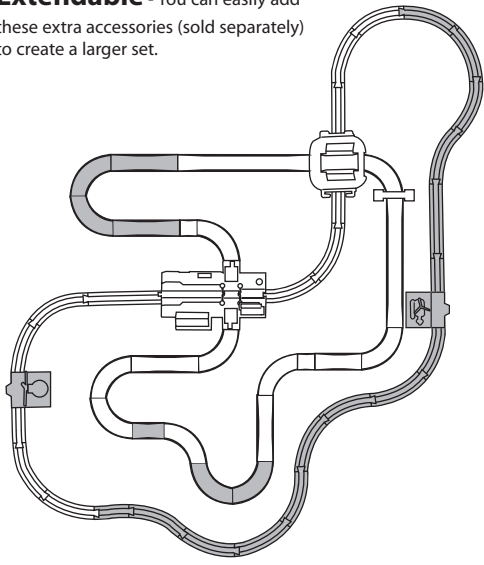

For correct assembly, please ensure station is correctly positioned as shown.

Contents

- **A** x1 [Image of Thomas train]
- **B** x1 [Image of bus]
- **C** x1 [Image of straight track piece]
- **D** x1 [Image of station building]
- **E** x3 [Image of curved track pieces]
- **F** x8 [Image of straight track pieces]
- **G** x1 [Image of station entrance]
- **H** x1 [Image of station roof]
- **I** x2 [Image of long straight track pieces]
- **J** x2 [Image of straight track pieces]
- **K** x2 [Image of trees]
- **L** x1 [Image of straight track piece]
- **M** x4 [Image of curved track pieces]
- **N** x8 [Image of curved track pieces]
- [Image of Thomas' Big Race box] x1

Extendable - You can easily add these extra accessories (sold separately) to create a larger set.