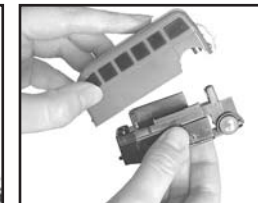

4771

TOMY®

THOMAS' BIG RACE

INSTRUCTIONS FOR USE

PLEASE READ CAREFULLY AND RETAIN THESE INSTRUCTIONS FOR FUTURE REFERENCE

IMPORTANT INFORMATION

The "Thomas' Big Race" book included within this set is printed in English only. Dispose of all packaging safely before you give the toy to your child. Not suitable for children under the age of 3 years, due to small parts. To avoid the risk of entanglement, keep trains and vehicles away from children's hair. Colour and contents may vary.

CAUTION

- Take special care to ensure batteries are inserted correctly, observing (+) and (-) marks on battery and product
- Removal and replacement of batteries should be carried out by an adult or under adult supervision
- Do not attempt to recharge non-rechargeable batteries
- Rechargeable batteries must be removed from toy before recharging
- Removal and recharging of rechargeable batteries should be carried out by an adult or under adult supervision
- Avoid short circuiting the contacts in the battery compartment or the battery terminals
- Remove exhausted batteries from product
- Do not mix old (used) and new batteries or batteries of different types, eg. rechargeable and alkaline
- Do not attempt to power battery products by the introduction of mains supply or separate power supplies, and do not attempt to plug any part of this product into the mains supply
- Dispose of exhausted batteries safely, and never dispose of batteries in a fire
- Remove batteries from product after use or if storing for long periods
- Periodically examine product for signs of damage to electrical parts and do not play with until damage has been properly examined
- Only use batteries of the same or equivalent type to those recommended
- Please retain the above information for future reference.