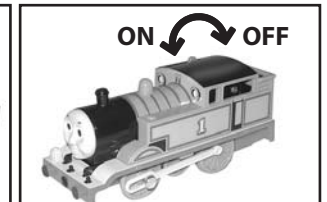

4771

TOMY®

THOMAS' BIG RACE

INSTRUCTIONS FOR USE

PLEASE READ CAREFULLY AND RETAIN THESE INSTRUCTIONS FOR FUTURE REFERENCE

IMPORTANT INFORMATION

The "Thomas' Big Race" book included within this set is printed in English only. Dispose of all packaging safely before you give the toy to your child. Not suitable for children under the age of 3 years, due to small parts. To avoid the risk of entanglement, keep trains and vehicles away from children's hair. Colour and contents may vary.

CAUTION

- Take special care to ensure batteries are inserted correctly, observing (+) and (-) marks on battery and product
- Removal and replacement of batteries should be carried out by an adult or under adult supervision
- Do not attempt to recharge non-rechargeable batteries
- Rechargeable batteries must be removed from toy before recharging
- Removal and recharging of rechargeable batteries should be carried out by an adult or under adult supervision
- Avoid short circuiting the contacts in the battery compartment or the battery terminals
- Remove exhausted batteries from product
- Do not mix old (used) and new batteries or batteries of different types, eg. rechargeable and alkaline
- Do not attempt to power battery products by the introduction of mains supply or separate power supplies, and do not attempt to plug any part of this product into the mains supply
- Dispose of exhausted batteries safely, and never dispose of batteries in a fire
- Remove batteries from product after use or if storing for long periods
- Periodically examine product for signs of damage to electrical parts and do not play with until damage has been properly examined
- Only use batteries of the same or equivalent type to those recommended
- Please retain the above information for future reference.