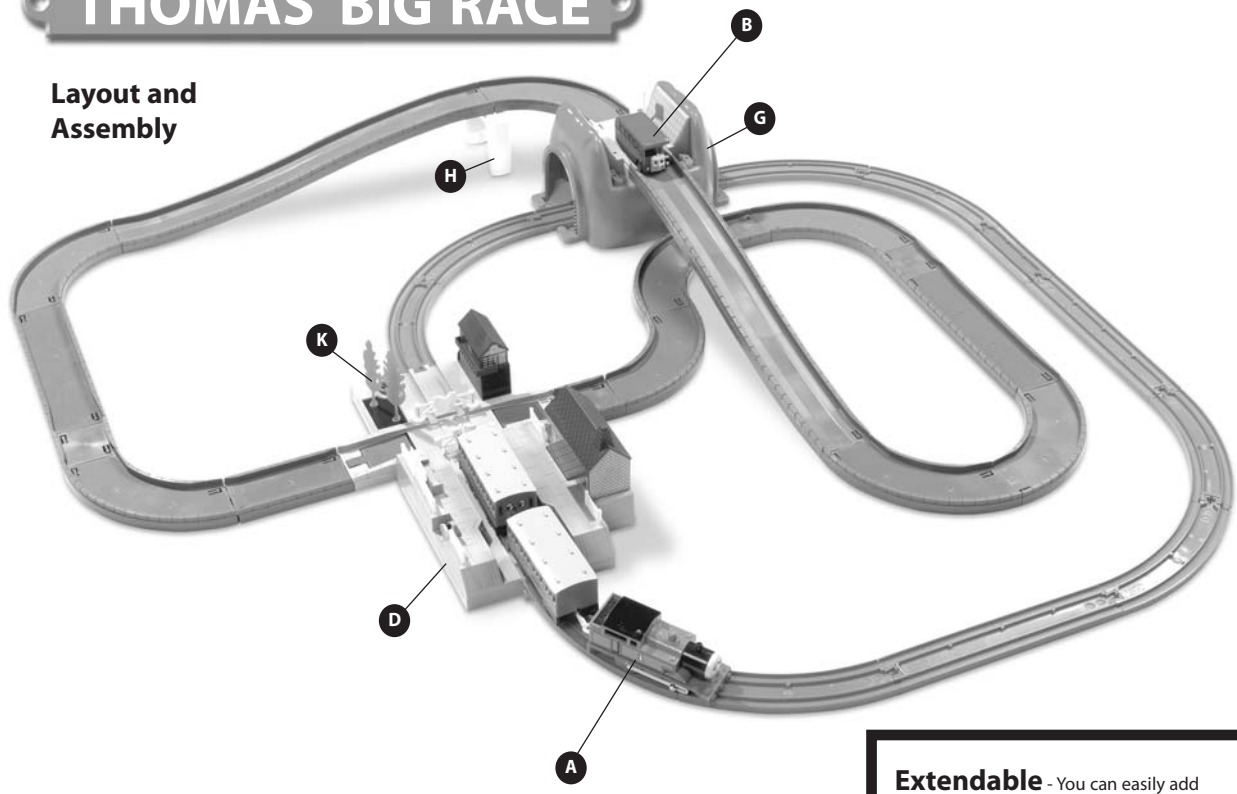

Tel: 023 8066 2600

Fax: 023 8066 2601

www.tomy.co.uk

MOTOR ROAD & RAIL

THOMAS' BIG RACE

Layout and Assembly

For correct assembly, please ensure station is correctly positioned as shown.

Contents

- A** x1 [Image of Thomas train]
- B** x1 [Image of bus]
- C** x1 [Image of straight track piece]
- D** x1 [Image of station building]
- E** x3 [Image of curved track pieces]
- F** x8 [Image of straight track pieces]
- G** x1 [Image of station entrance]
- H** x1 [Image of station roof]
- I** x2 [Image of long straight track pieces]
- J** x2 [Image of straight track pieces]
- K** x2 [Image of trees]
- L** x1 [Image of straight track piece]
- M** x4 [Image of curved track pieces]
- N** x8 [Image of curved track pieces]
- [Image of Thomas' Big Race box] x1