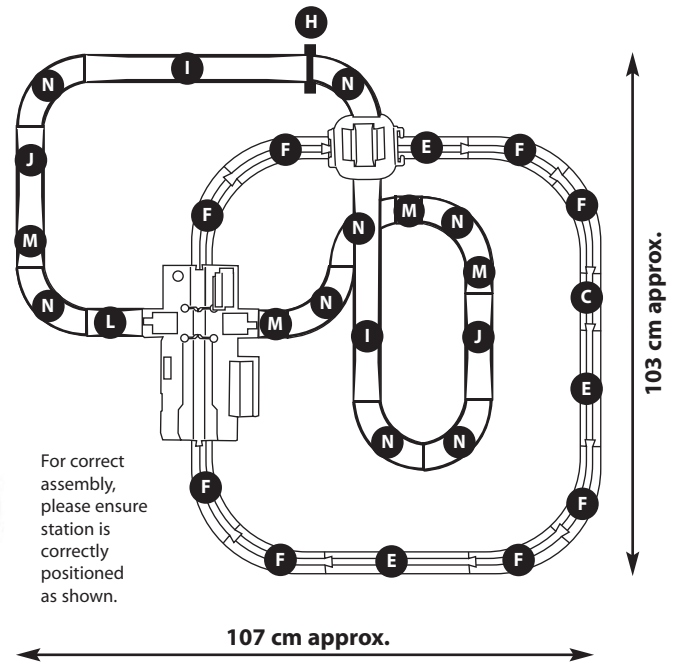

Inserting batteries

Thomas

Bertie

• 1 x 1.5V 'AAA' (LR03)

• 1 x 1.5V 'AA' (LR6)

BATTERIES NOT INCLUDED

TOMY
TOMY Careline

For further information in the U.K. contact:
PO Box 20, Totton, Hants SO40 3YF.

Tel: 023 8066 2600

Fax: 023 8066 2601

www.tomy.co.uk

MOTOR ROAD & RAIL

THOMAS' BIG RACE

Layout and Assembly

For correct assembly, please ensure station is correctly positioned as shown.

Contents

- A** x1 [Image of Thomas train]
- B** x1 [Image of bus]
- C** x1 [Image of straight track piece]
- D** x1 [Image of station building]
- E** x3 [Image of curved track pieces]
- F** x8 [Image of straight track pieces]
- G** x1 [Image of station entrance]
- H** x1 [Image of station roof]
- I** x2 [Image of long straight track pieces]
- J** x2 [Image of straight track pieces]
- K** x2 [Image of trees]
- L** x1 [Image of straight track piece]
- M** x4 [Image of curved track pieces]
- N** x8 [Image of curved track pieces]
- [Image of Thomas' Big Race box] x1