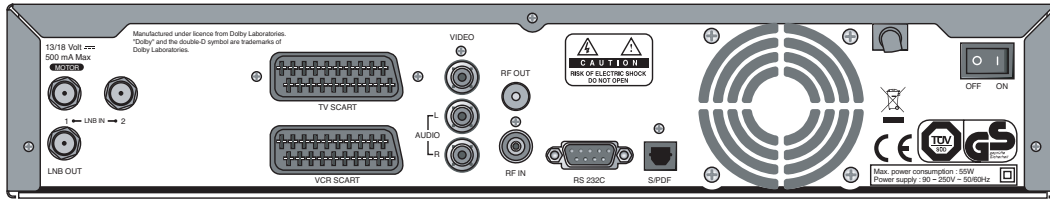

Specification

Tuner & Channel

Input Connector	F-type, IEC-169-24, Female
Frequency Range	950MHz to 2150MHz
Signal Level	-25 to 75dBm
LNB Power & Polarization	Vertical: 13V/14V (high) Horizontal: 18V/19V (high) Current: Max. 500 & 250mA, Overload/Short Protection
22kHz Tone	Frequency: 22 ± 4kHz Amplitude: 0.6 ± 0.2V
DiSEqC Control Version	Version 1.0/1.2/2.0 Compatible, USALS
Demodulation	QPSK
Input Symbol Rate	2~45 Ms/s
FEC Mode	Convolutional Code Rate 1/2, 2/3, 3/4, 5/6 and 7/8 with Constraint Length K=7

MPEG Transport Stream A/V Decoding

Transport Stream	MPEG-2 ISO/IEC 13818
Profile Level	MPEG-2 MP@ML
Video Input Rate	15Mbit/s Max
Aspect Ratio	4:3, 16:9
Video Resolution	720 x 576, 720 x 480
Audio Decoding	MPEG-2 Audio/MusiCam Layer I & II
Audio Mode	Single channel/Dual channel/Joint stereo/Stereo

Memory

Flash Memory	4M byte
Graphic(MPEG) System DRAM	64M byte

RF Modulator

RF Input / Loophrough output	75Ω, IEC 169-2
Frequency	474~862 MHz
Output Channel	CH 21~69
TV Standard	PAL B/G/I/D/K

A/V & Data In/Out

Video	RCA/SCART Video Output (CVBS, RGB, S-video)
Audio R/L	RCA/SCART Volume and Mute Control (Resolution: 20 bits DAC, MAX. 2Vrms)
S/PDIF	Digital Audio Output, Fiber-Optic (Resolution: 20 bits)
RS-232C	9 pin Socket type
USB	USB 2.0 Device (Connectable to the USB of PC)

Power Supply

Input Voltage	90~250V AC, 50/60Hz
Type	SMPS
Power Consumption	Operation - Max. 50W Standby - Max. 30W
Protection	Separate internal fuse & lightning protection

Physical Specifications

Size	380 x 78 x 281 mm
Weight(Net)	Around 3.7 kg
Operating Temp	0°C to + 45°C
Storage Humidity	5%~95% RH (Non-condensing)