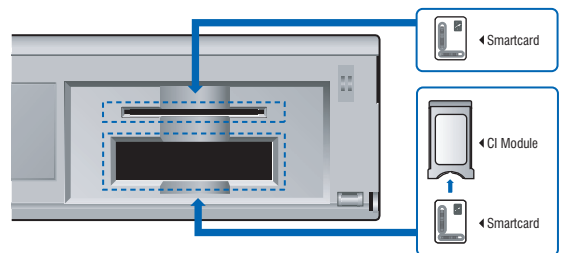

IRDETO CAS & Common Interface

Supports one IRDETO CAS and two Common Interfaces.