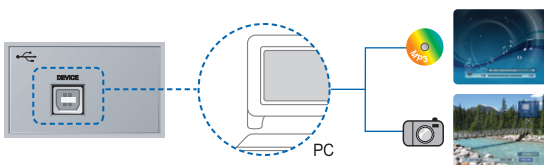

HUMAX AUTO SEARCH : Quick & Easy Installation

Don't worry about your satellite connection. iCORD detects satellites automatically and searches faster using the HUMAX engine.

IRDETO CAS & Common Interface

Supports one IRDETO CAS and two Common Interfaces.

MP3 and Image Viewer

Listen to your favourite MP3 and watch your photos in various formats(jpeg, bmp, gif, pcx, png...) downloaded from your PC.

Embedded User Guide & Help