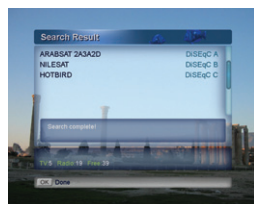

True color OSD skin

You can change the OSD skin as to your mood.

Picture in Picture

You can enjoy watching two of your favourite shows at the same time.

Edit a recorded file & Automatic Chapter

Keep the scene you want using various editing functions. Additionally, you can preview the chapter scene and play each chapter.

HUMAX AUTO SEARCH : Quick & Easy Installation

Don't worry about your satellite connection. iCORD detects satellites automatically and searches faster using the HUMAX engine.

IRDETO CAS & Common Interface