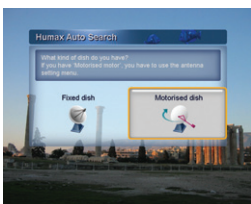

USB 2.0

- USB 2.0 connectivity for PC
- Digital photo album and slide show
- MP3 player
- Free CD of PC application 'MediaShell'

Viewing a recorded file and recording four channels simultaneously.

The viewer can record up to four channels simultaneously while watching a previous recorded programme from the HDD.

HEPG HUMAX EPG (Electronic Programme Guide)

View the 7-day schedules of TV programmes supported by HUMAX only. You can search and reserve TV programmes easily.

Time Shifted Recording

This function allows the user to rewind live TV to the point they started watching the channel. You can play from this point or record it in the HDD. (*When the channel is changed, the temporary recording will be lost.)

True color OSD skin

You can change the OSD skin as to your mood.

Picture in Picture

You can enjoy watching two of your favourite shows at the same time.

Edit a recorded file & Automatic Chapter

Keep the scene you want using various editing functions. Additionally, you can preview the chapter scene and play each chapter.

HUMAX AUTO SEARCH : Quick & Easy Installation

Don't worry about your satellite connection. iCORD detects satellites automatically and searches faster using the HUMAX engine.

IRDETO CAS & Common Interface