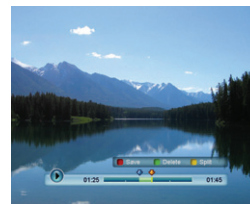

True color OSD skin

You can change the OSD skin as to your mood.

Picture in Picture

You can enjoy watching two of your favourite shows at the same time.

Edit a recorded file & Automatic Chapter

Keep the scene you want using various editing functions. Additionally, you can preview the chapter scene and play each chapter.