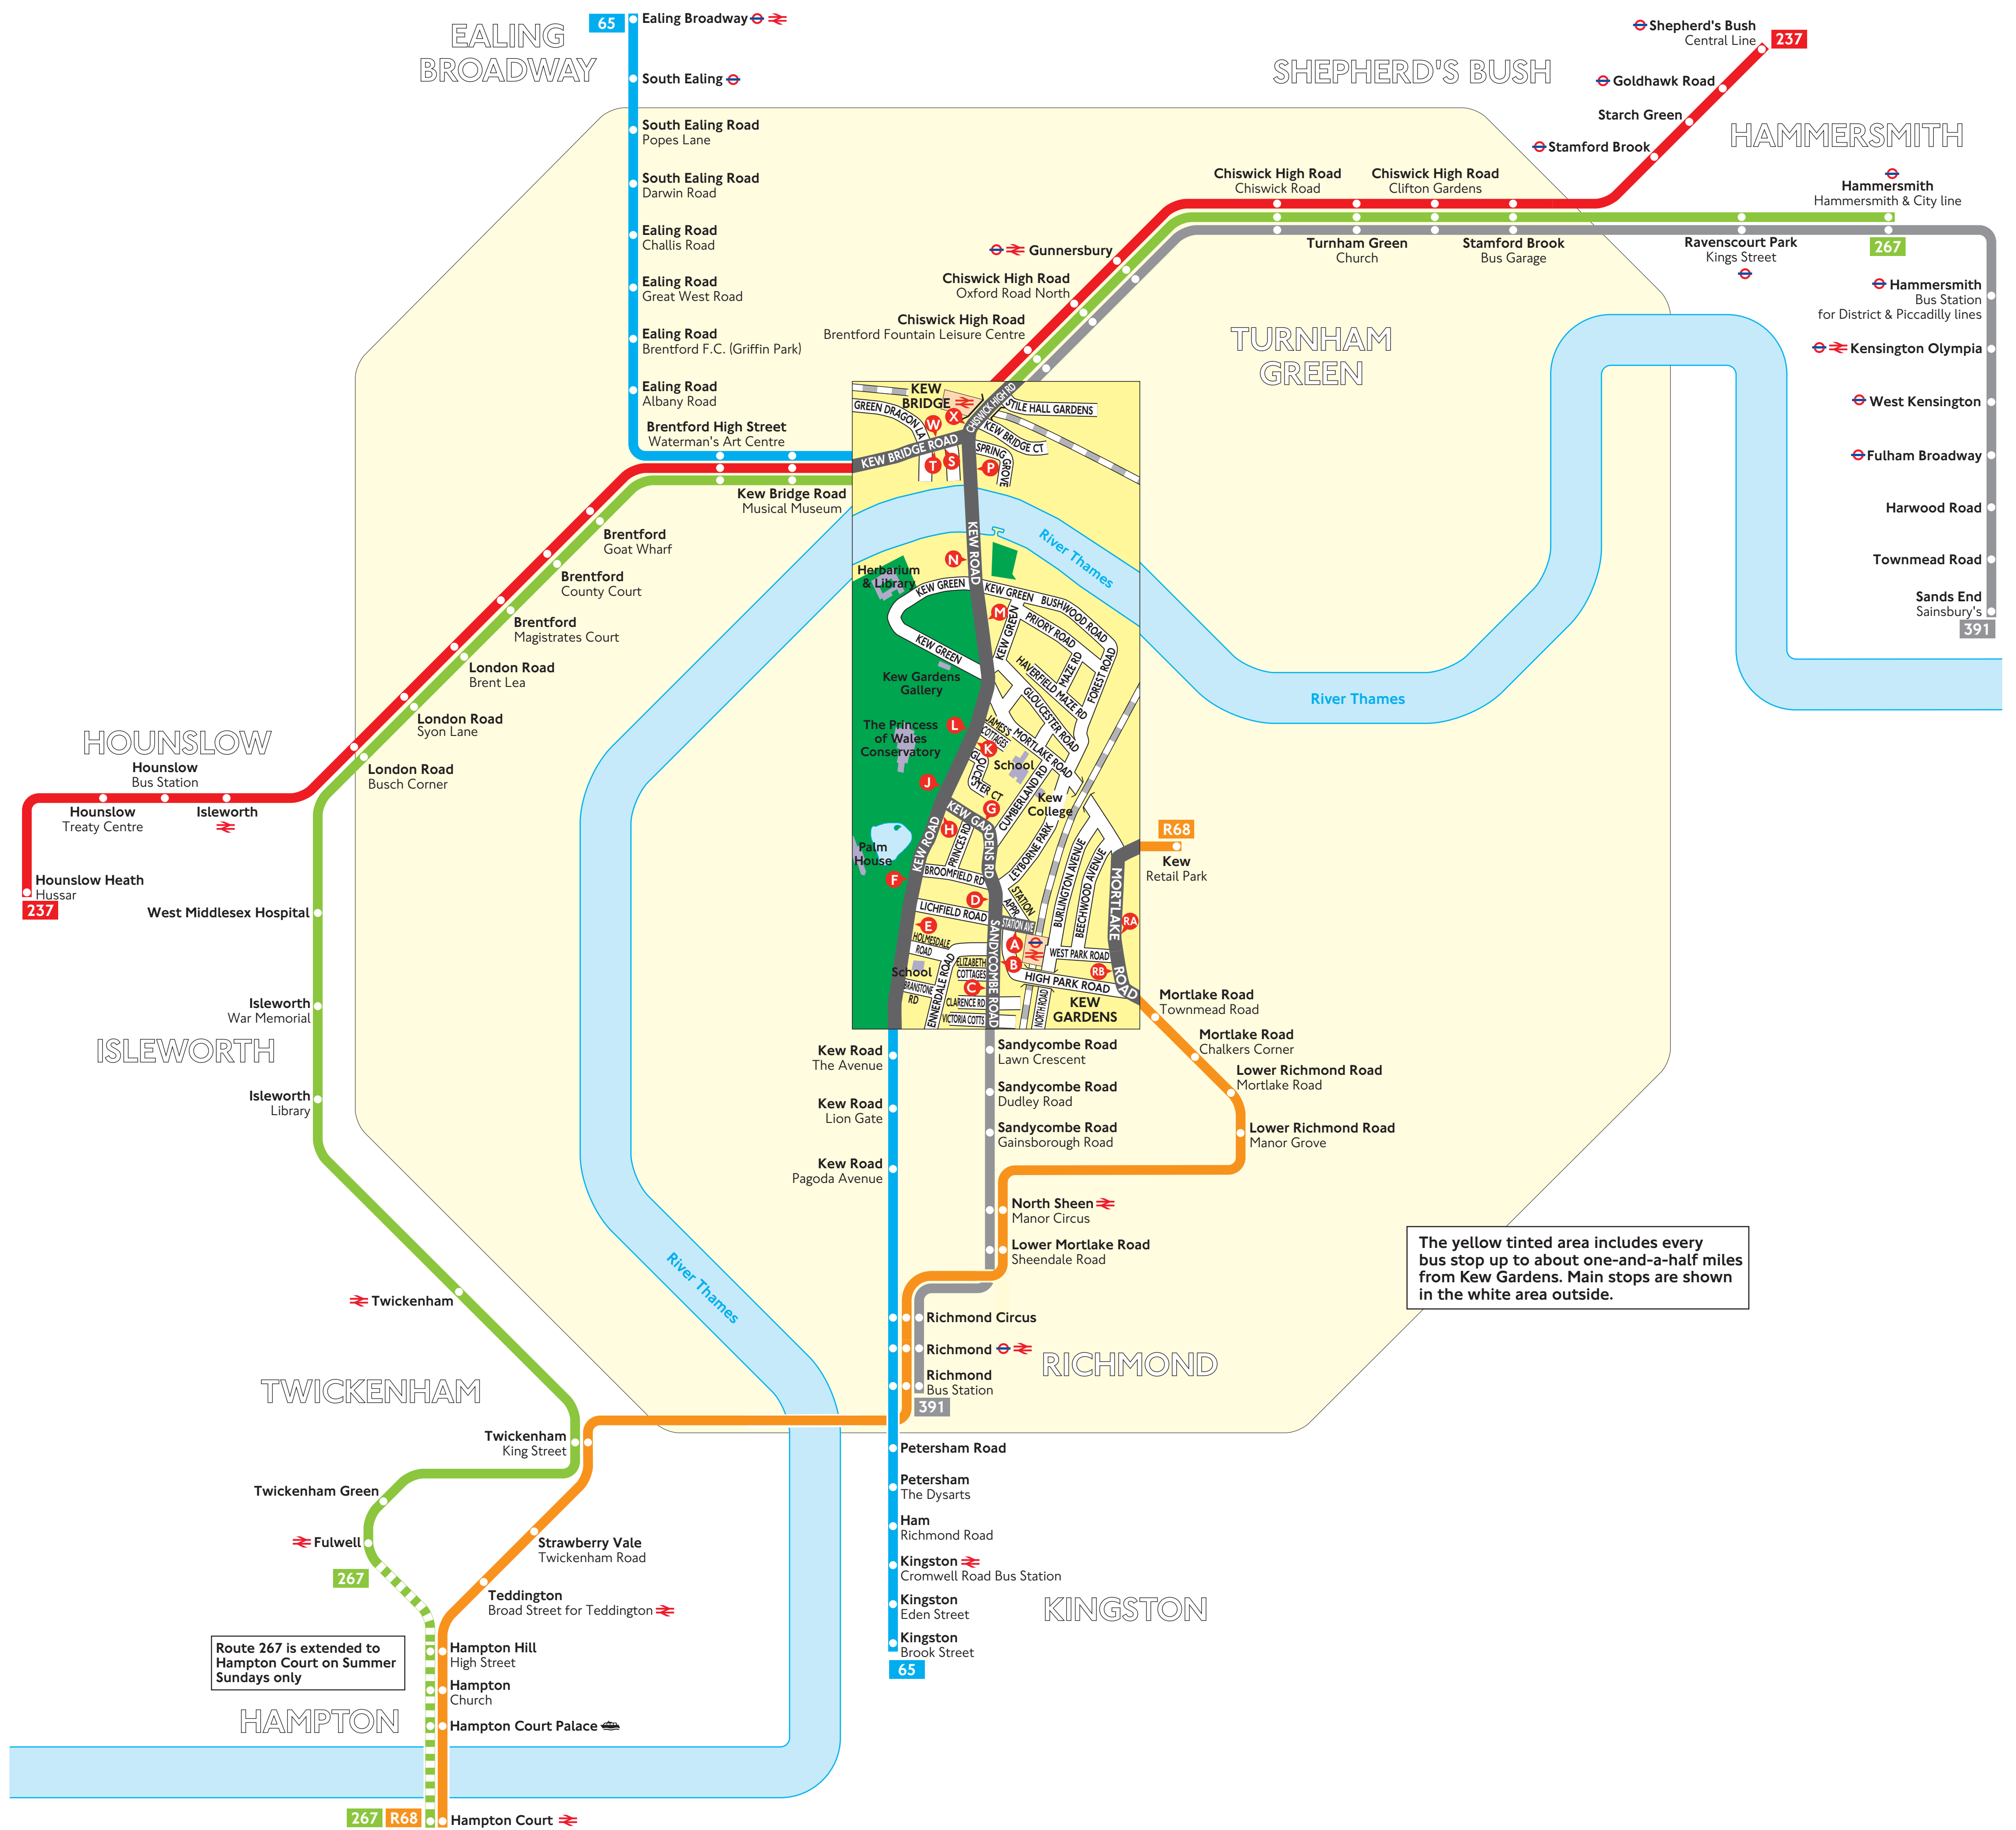

Buses from Kew Gardens

The yellow tinted area includes every bus stop up to about one-and-a-half miles from Kew Gardens. Main stops are shown in the white area outside.

Key

- 65 Day buses in black
- N9 Night buses in blue
- Connections with Underground
- Connections with National Rail
- Connections with river boats
- Summer Sundays only

Red discs show the bus stop you need for your chosen bus service. The disc appears on the top of the bus stop in the street (see map of town centre in centre of diagram).

Route finder

Day buses including 24-hour routes

Destination	Bus routes	Bus stops
H		
Harlington Corner	N9	S
Harwood Road	391	C D J L N X
Heathrow Airport Central Bus Station for Terminals 1, 2 and 3	N9	S
High Street Kensington	N9	X
Hounslow Bus Station and Treaty Centre	237, N9	S
Hounslow Heath Hussar	237	S
Hounslow West	N9	S
Hyde Park Corner	N9	X
I		
Isleworth	237, N9	S
Isleworth Library and War Memorial	267	S
K		
Kensington Olympia	391	C D J L N X
N9	X	
Kew Retail Park	R68	RA
Kew Bridge Road Musical Museum	65	F J L N T
237, 267, N9	S	
Kew Road	65	E H K M P W
Kingston Cromwell Road Bus Station	65	E H K M P W
Kingston Brook Street and Eden Street	65	E H K M P W
Knightsbridge	N9	X
L		
London Road	237, 267, N9	S
Lower Mortlake Road Sheendale Road	391	B G K M P
R68	RA	
Lower Richmond Road Manor Grove and Mortlake Road	R68	RA
M		
Mortlake Road	R68	RA
N		
North Sheen Manor Circus	391	B G K M P
R68	RA	
P		
Petersham The Dysarts	65	E H K M P W
Petersham Road	65	E H K M P W
Piccadilly Circus	N9	X