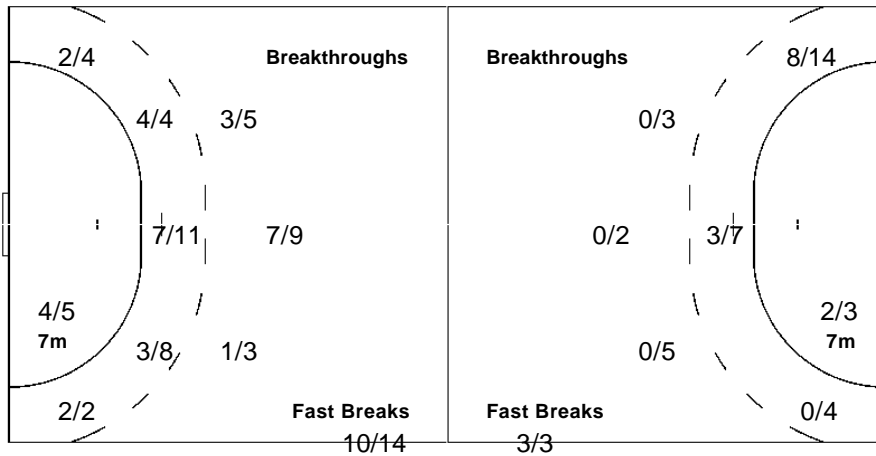

44 KUREPTA A

		1/1
2/2		

Shots Distribution

Team

Goals / Shots

3/5		7/8
9/15	0/1	11/12
9/11		4/5

2-Missed 5-Post 1-Blocked

Offence