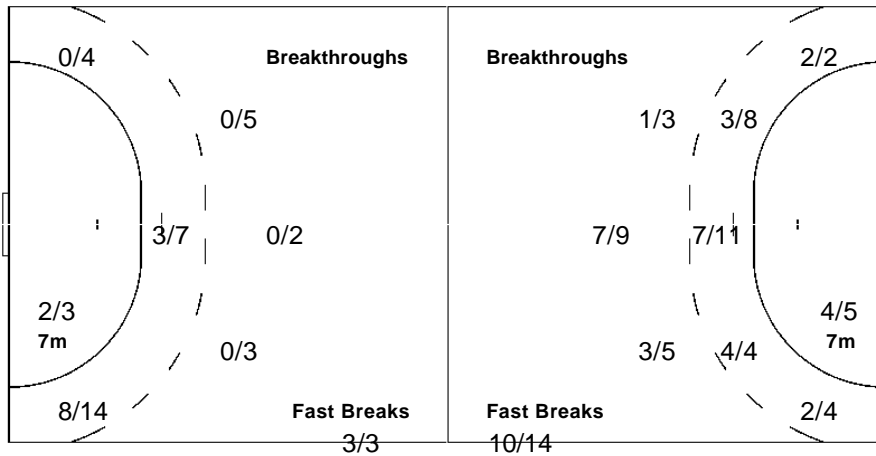

Ice Palace

XVIIth Women's World Championship 2005

WOMEN

MON 5 DEC 2005
19:00

Preliminaries

Match Team Statistics

Match No: 2

RUS 43 - 16 URU
(25-8) (18-8)

Referees: HORACEK V / NOVOTNY J (CZE)

URU - Uruguay

Shots Distribution

Players

Goals / Shots

2 PORTEIRO C

1/1		
	0/1	

1-Missed 2-Blocked

3 FAEDO S

	0/1	

2-Missed

4 MIRANDA L

0/1	1/1	1/1
1/1	1/1	2/2

1-Post

5 FALCO E

		0/1

7 LUCAS P

0/1		
1/1		

9 SAIZ C

		0/1

2-Missed 1-Post

10 SENCION A

	0/1	

1-Missed

11 SCAVINO I

		1/1
2/2		1/1

1-Post

13 CASTRO J

0/1	0/1	

3-Blocked

17 URIARTE M

1/1		1/1

19 FERRARI A

1/1		0/1
		0/1

20 DIAZ X

1/1		

Team

Goals / Shots

1/3	1/2	1/3
3/4	0/1	2/2
4/4	1/3	3/5

6-Missed 3-Post 5-Blocked

Offence

Defence

Goalkeepers

Saves / Shots

2/5		1/8
6/15	1/1	1/12
2/11		1/5

12 GAMBERA P

2/4		1/6
4/10	1/1	1/7
1/9		1/4

16 GRANA V

0/1		0/2
2/5		0/5
1/2		0/1

LEGEND			
G/S	Goals / Shots	%	Efficiency
S/S	Saves / Shots	Wing	Wing Shots
AS	Assists	TF	Technical Faults
YC	Yellow Cards	RC	Red Cards
+	2 Minute + 2 Minute Suspensions	6m	6-metre Shots
		FB	Fast Breaks
		ST	Steals
		n/a	not applicable
		7m	7-metre Shots
		BT	Breakthroughs
		BS	Blocked Shots
		2Min	2 Minute Suspensions
		9m	9-metre Shots
		EX	Exclusions
		TP	Time Played