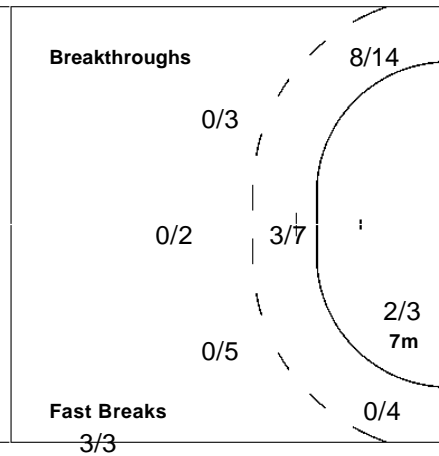

Defence

Goalkeepers

Saves / Shots

2/3	1/2	2/3
1/4	1/1	0/2
0/4	2/3	2/5

1 ALIZAR T

2/3	1/1	2/2
1/3	1/1	0/1
0/2	2/2	1/3

16 SIDOROVA M

	0/1	0/1
0/1		0/1
0/2	0/1	1/2