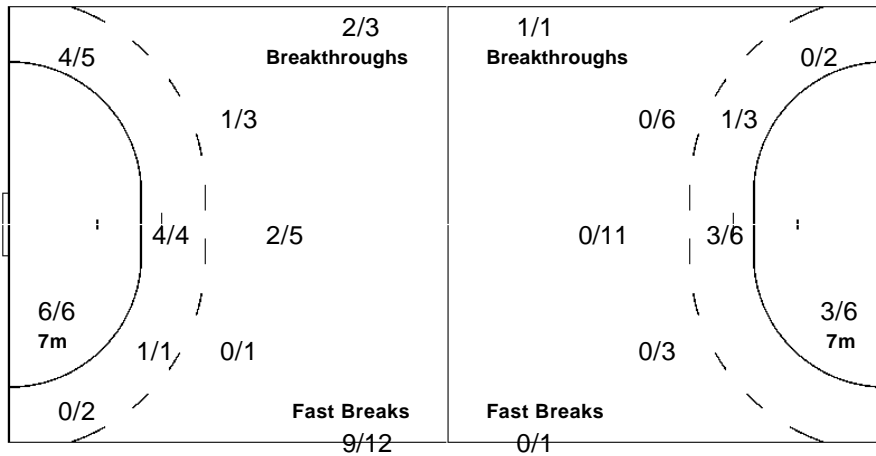

Ice Palace

XVIIth Women's World Championship 2005

WOMEN

TUE 6 DEC 2005
17:00

Preliminaries

Match Team Statistics

Match No: 13

URU 8 - 29 NED
(4-17) (4-12)

Referees: LJUDOVIK A / VAKULA V (UKR)

NED - Netherlands

Shots Distribution

Players

Goals / Shots

4 ROELOFSEN D

2/2	1/1	
1/1		1/1
		1/1

1-Post

5 MULDER S

1/1	2/2	
1/2		

7 van der KOELEN E

1/1	0/1	

9 HILSTER J

		0/1
		2/2

1-Post

10 PAAP A

		2/2

1-Post

11 GROOT A

		0/1
1/1		

1-Post

12 LAMEIN D

1/1		
		1/1

13 BURGERS N

15 VISSER M

17 PUSIC I

3/3	0/1	
1/1		

2-Missed

18 HOFMAN S

2/2		
		1/1

2-Blocked

19 van der WISSEL P

	1/1	
		1/1
1/1		1/1

Team

Goals / Shots

3/3	4/4	0/2
10/11	0/2	6/6
2/2		4/4

2-Missed 4-Post 2-Blocked

Offence

Defence

Goalkeepers

Saves / Shots

1/1	4/4	3/3
2/5	1/1	2/7

2 TIENSTRA J

3 KLIJN D

1/1	4/4	3/3
2/5	1/1	2/7

LEGEND	G/S Goals / Shots	% Efficiency	6m 6-metre Shots	7m 7-metre Shots	9m 9-metre Shots
S/S Saves / Shots	Wing Wing Shots	FB Fast Breaks	BT Breakthroughs	EX Exclusions	
AS Assists	TF Technical Faults	ST Steals	BS Blocked Shots	TP Time Played	
YC Yellow Cards	RC Red Cards	n/a not applicable	2Min 2 Minute Suspensions		
+ 2 Minute + 2 Minute Suspensions