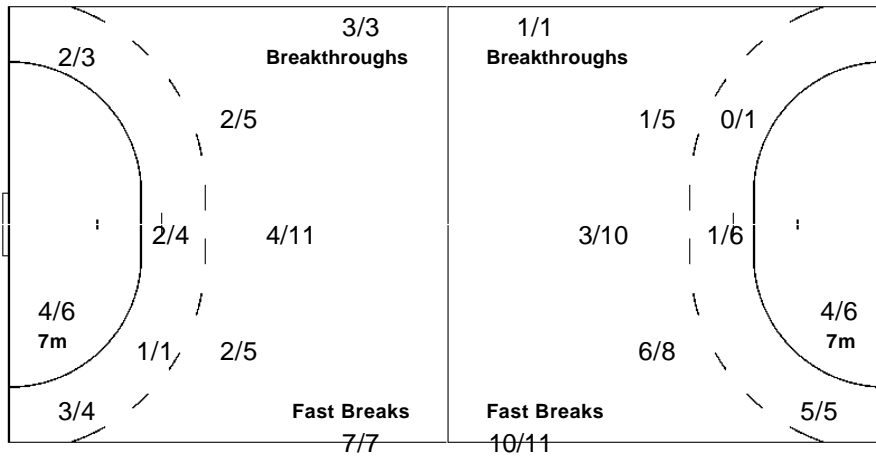

3/4	3/4	2/2
2/4	0/1	7/8
4/7	1/1	8/9

2-Missed 2-Post 5-Blocked

Offence

Defence

Goalkeepers

Saves / Shots

2/10	2/5	0/4
2/6		2/6
4/8		1/5

12 HIDA K