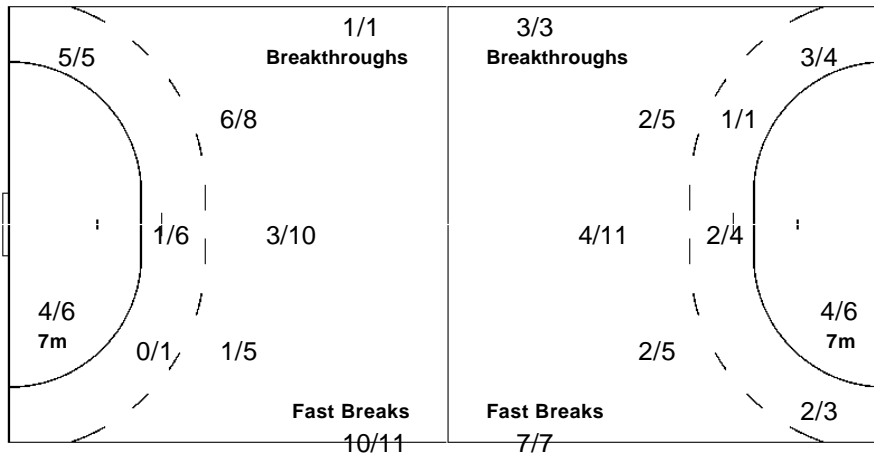

	0/1	

Team

Goals / Shots

8/10	3/5	4/4
4/6		4/6
4/8		4/5

2-Missed 6-Post 1-Blocked

Offence

Defence

Goalkeepers