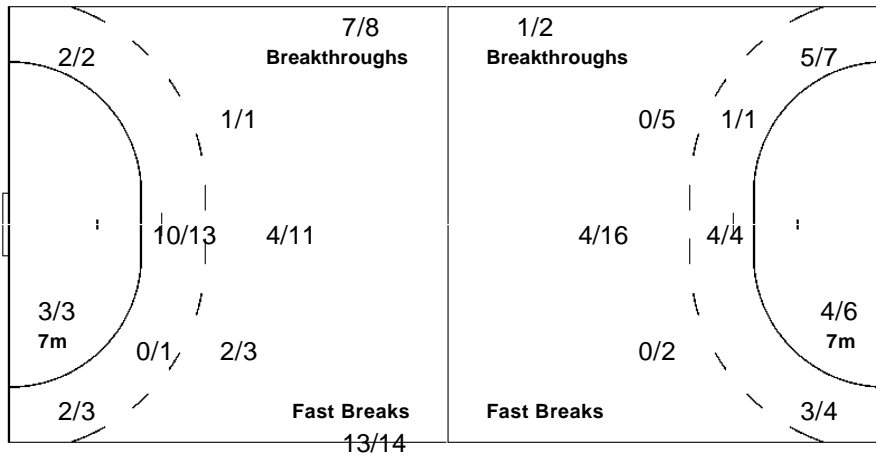

Shots Distribution

Team

Goals / Shots

4/4		2/2
6/6	1/2	10/12
7/7	8/10	6/6

4-Missed 4-Post 2-Blocked

Offence

Defence

Goalkeepers