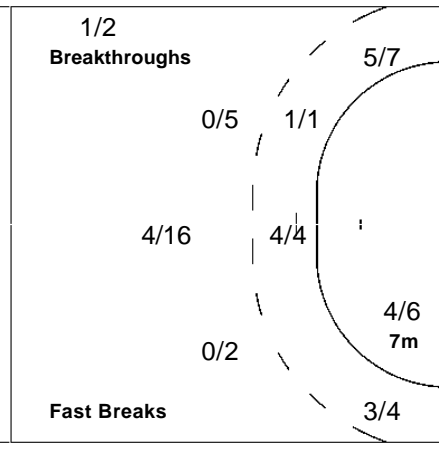

Shots Distribution

Team

Goals / Shots

4/4		2/2
6/6	1/2	10/12
7/7	8/10	6/6

4-Missed 4-Post 2-Blocked

Offence

Defence

Goalkeepers