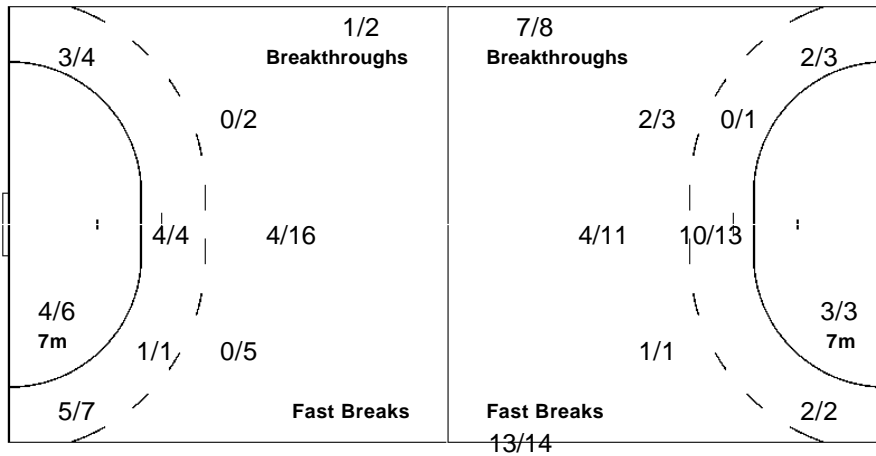

1-Missed 1-Blocked

20 DIAZ X

		2/2

Team

Goals / Shots

2/3		2/3
2/3	0/1	3/6
4/4		9/12

5-Missed 4-Post 7-Blocked

Offence