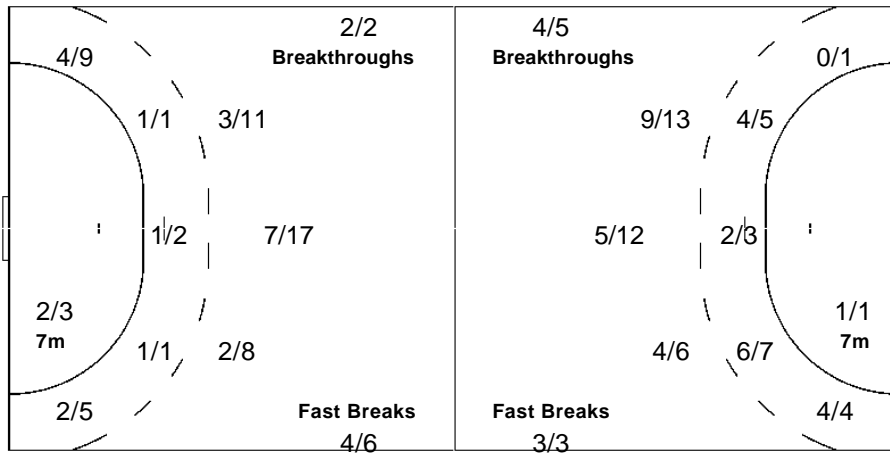

0/5	1/4	0/6
0/9		4/11
1/9	1/2	0/3

12 MOON K

0/3	1/3	0/4
0/3		1/1
0/5	1/1	0/3

16 LEE M

0/2	0/1	0/2
0/6		3/10
1/4	0/1	

LEGEND			
<b>G/S</b>	Goals / Shots	<b>%</b>	Efficiency
<b>S/S</b>	Saves / Shots	<b>Wing</b>	Wing Shots
<b>AS</b>	Assists	<b>TF</b>	Technical Faults
<b>YC</b>	Yellow Cards	<b>RC</b>	Red Cards
<b>+</b>	2 Minute + 2 Minute Suspensions		
<b>6m</b>	6-metre Shots	<b>7m</b>	7-metre Shots
<b>FB</b>	Fast Breaks	<b>BT</b>	Breakthroughs
<b>ST</b>	Steals	<b>BS</b>	Blocked Shots
<b>n/a</b>	not applicable	<b>2Min</b>	2 Minute Suspensions
		<b>9m</b>	9-metre Shots
		<b>EX</b>	Exclusions
		<b>TP</b>	Time Played