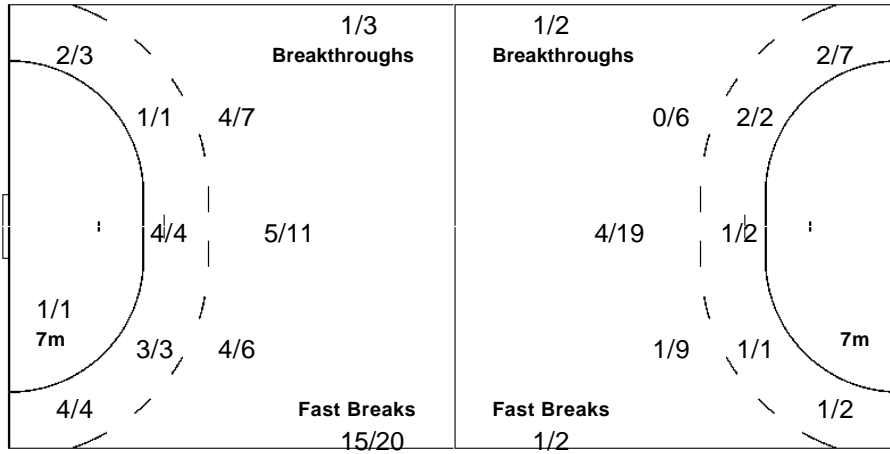

3/4	1/2	2/3
1/4	3/3	5/5
2/7	0/1	3/5

1 SON M

2/2	1/1	2/3
1/2	1/1	2/2
2/5	0/1	2/3

12 MOON K

	0/1	
	2/2	1/1
0/2		1/2

16 LEE M

1/2		
0/2		2/2

Match Team Statistics