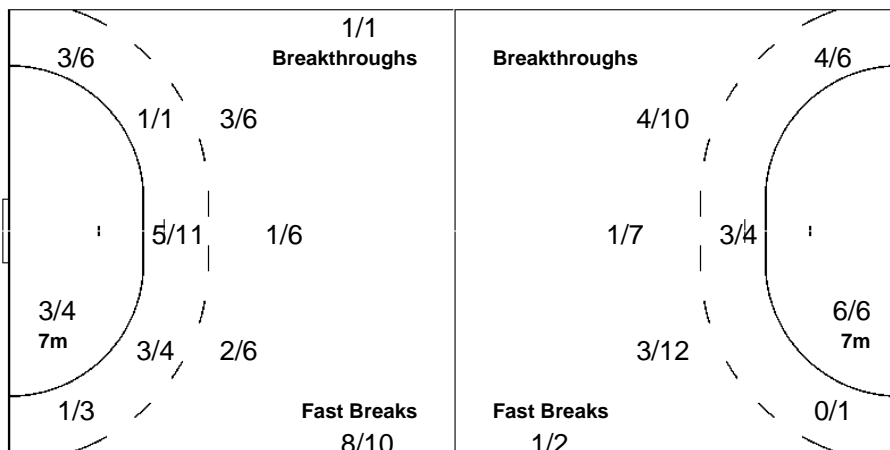

Team

Offence

Defence

Goalkeepers

Goals / Shots

2/2	0/2	1/1
3/4	0/2	6/8
10/13	1/4	8/11
5-Missed	5-Post	1-Blocked

Saves / Shots

0/1		7/8
0/2	3/3	2/2
1/7	0/6	1/7