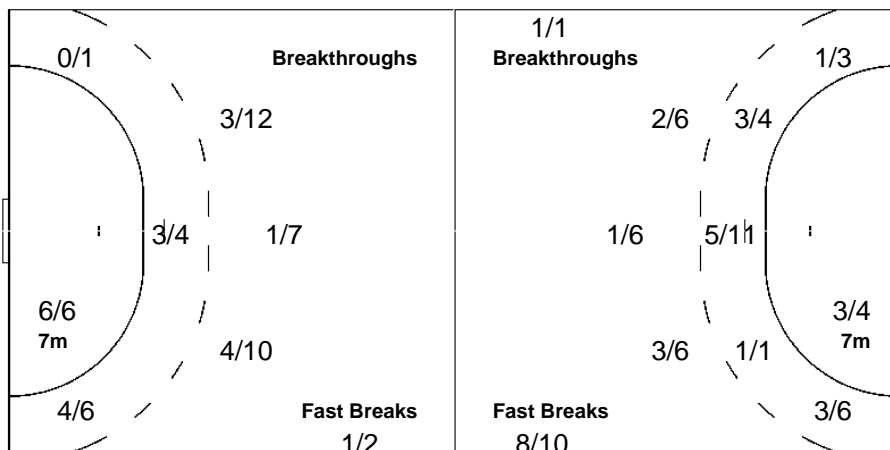

Match Team Statistics

Match No: 9

DEN 31 - 22 BRA
(12-13) (19-9)

Referees: LIACHOVICIUS V / PASKEVICIUS G (LTU)

BRA - Brazil

Shots Distribution

Players

Goals / Shots

3 DO NASCIMENTO A	4 KUESTNER F	5 PINHEIRO S	6 PIEDADE D	7 de OLIVEIRA A	9 FIGUEIREDO M	11 JACQUES V
		1/1				
			0/1			
			0/1			
		1/1	0/1			
		2-Missed 2-Post	1-Blocked			
13 da SILVA L	14 da ROSA J	15 da SILVA A	17 MESQUITA I	19 dos SANTOS A		
0/1		1/1		0/3		
			1/2			
1/1		1/1	2/2	0/1		
		1/1	2/2	4/4	2/2	
1-Missed	1-Blocked	1-Missed	1-Blocked	1-Post		

Team

Offence

Defence

Goalkeepers

Goals / Shots

1/1		1/8
2/2	0/3	0/2
6/7	6/6	6/7

5-Missed 4-Post 3-Blocked

Saves / Shots

0/2	2/2	0/1
1/4	2/2	2/8
3/13	3/4	3/11

1 MASSON C

	2/2	0/1
1/3	1/1	2/6
3/12	3/4	3/7

12 SANTANA J

0/2		
0/1	1/1	0/2
0/1		0/4

LEGEND							
G/S Goals / Shots	% Efficiency	6m 6-metre Shots	7m 7-metre Shots	9m 9-metre Shots			
S/S Saves / Shots	Wing Wing Shots	FB Fast Breaks	BT Breakthroughs	EX Exclusions			
AS Assists	TF Technical Faults	ST Steals	BS Blocked Shots	TP Time Played			
YC Yellow Cards	RC Red Cards	n/a not applicable	2Min 2 Minute Suspensions				
+ 2 Minute + 2 Minute Suspensions