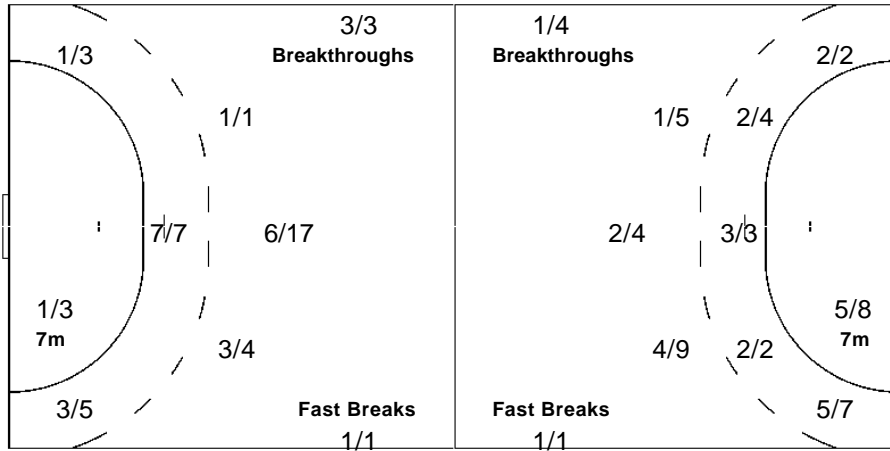

5/8		0/4
2/2	3/3	2/3
3/12	0/1	0/10

12 JOSEPH-MATHIEU S		
2/3		0/3
	3/3	2/2
2/3	0/1	0/4

16 NICOLAS V		
3/5		0/1
2/2		0/1
1/9		0/6

LEGEND			
<b>G/S</b>	Goals / Shots	<b>%</b>	Efficiency
<b>S/S</b>	Saves / Shots	<b>Wing</b>	Wing Shots
<b>AS</b>	Assists	<b>TF</b>	Technical Faults
<b>YC</b>	Yellow Cards	<b>RC</b>	Red Cards
<b>+</b>	2 Minute + 2 Minute Suspensions	<b>6m</b>	6-metre Shots
		<b>FB</b>	Fast Breaks
		<b>ST</b>	Steals
		<b>n/a</b>	not applicable
		<b>7m</b>	7-metre Shots
		<b>BT</b>	Breakthroughs
		<b>BS</b>	Blocked Shots
		<b>2Min</b>	2 Minute Suspensions
		<b>9m</b>	9-metre Shots
		<b>EX</b>	Exclusions
		<b>TP</b>	Time Played