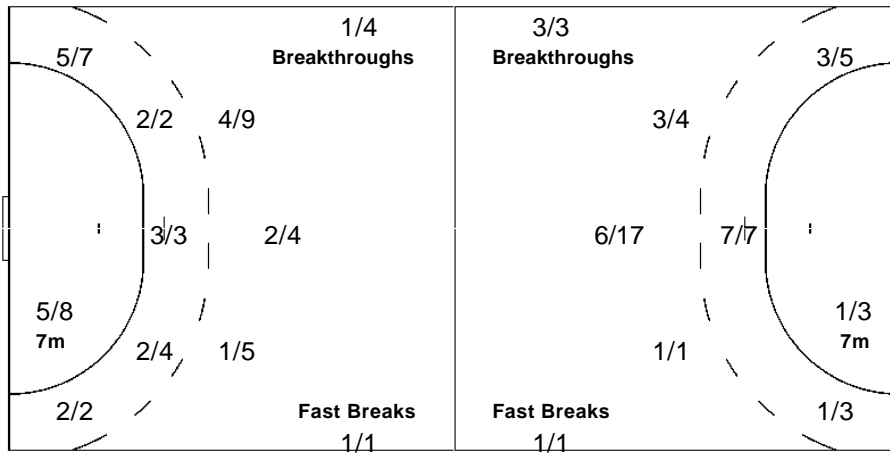

Yubileyny Hall

XVIIth Women's World Championship 2005

WOMEN

FRI 9 DEC 2005
20:30

Preliminaries

Match Team Statistics

Match No: 48

ROM 28 - 26 FRA
(16-11) (12-15)

Referees: HANSEN A / PETTERSEN O (NOR)

ROM - Romania

Shots Distribution

Players			Goals / Shots			
2 MAIER R	5 IVAN R	6 GATZEL R	7 LAZER A	9 BRADEANU A	10 GILCA I	13 VARZARU C
0/0	0/0	0/1	0/0	0/1	0/0	2/2
1/1	0/0	0/1	0/0	0/0	2/2	0/1
1/1	0/0	0/0	0/0	0/0	2/2	3/3
						1-Post
14 LUCA S	15 ARDEAN NILSEI V	17 GOGIRLA S	18 TIVADAR M	19 LECUSANU G		
0/4	0/1	1/1	0/0	1/1		
0/1	0/0	0/1	0/0	0/1		
3/3	0/1	2/3	0/0	2/3		
2-Post		1-Missed		1-Missed		

Team

Offence

Defence

Goalkeepers

Goals / Shots

Saves / Shots

3/8		4/4
0/2	0/3	1/3
9/12	1/1	10/10

2-Missed 3-Post

1/6	0/1	0/7
1/7	8/10	0/2
0/1	0/2	

0/1		0/3
1/1	1/3	0/1
	0/2	

1/5	0/1	0/4
0/6	7/7	0/1
0/1