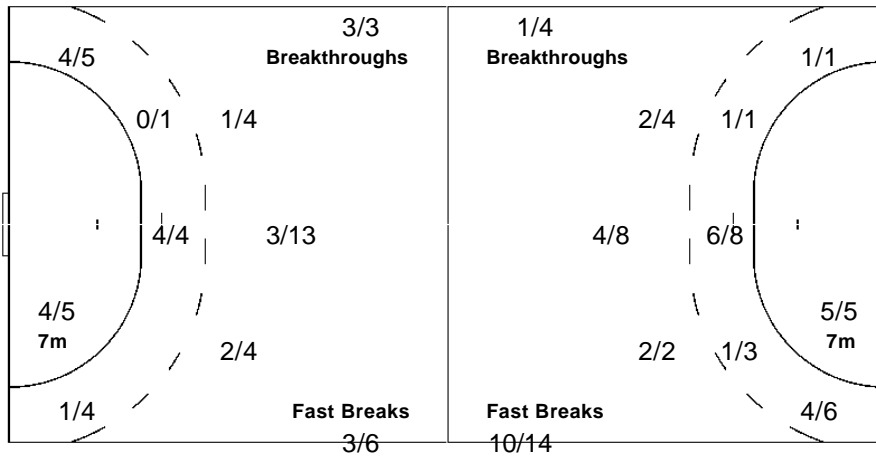

7/9	1/3	2/4
3/4	0/3	4/7
2/3	1/3	5/7

2-Post 4-Blocked

Offence

Defence

Goalkeepers

Saves / Shots

1/3	1/4	0/3
3/3	4/4	1/3
0/15	6/8	2/12

1 STANCIN B