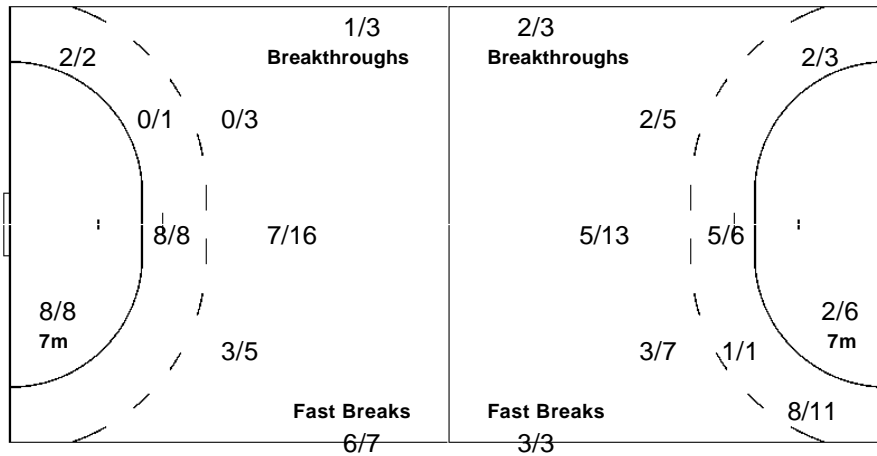

		0/1
1/1		

Team

Offence

Defence

Goalkeepers

Goals / Shots

3/3	2/4	1/2
1/1		6/7
11/15		11/12

3-Missed 2-Post 4-Blocked