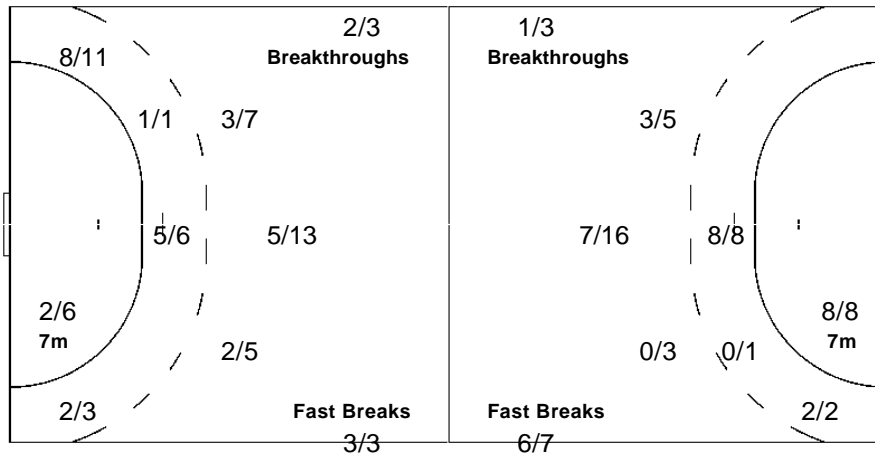

Goalkeepers

Saves / Shots

0/3	2/4	1/2
0/1		1/7
4/15		1/12

12 SUGAR T

0/3	2/4	1/2
0/1		1/7
4/14		1/11

16 PALINGER K

0/1		0/1

LEGEND