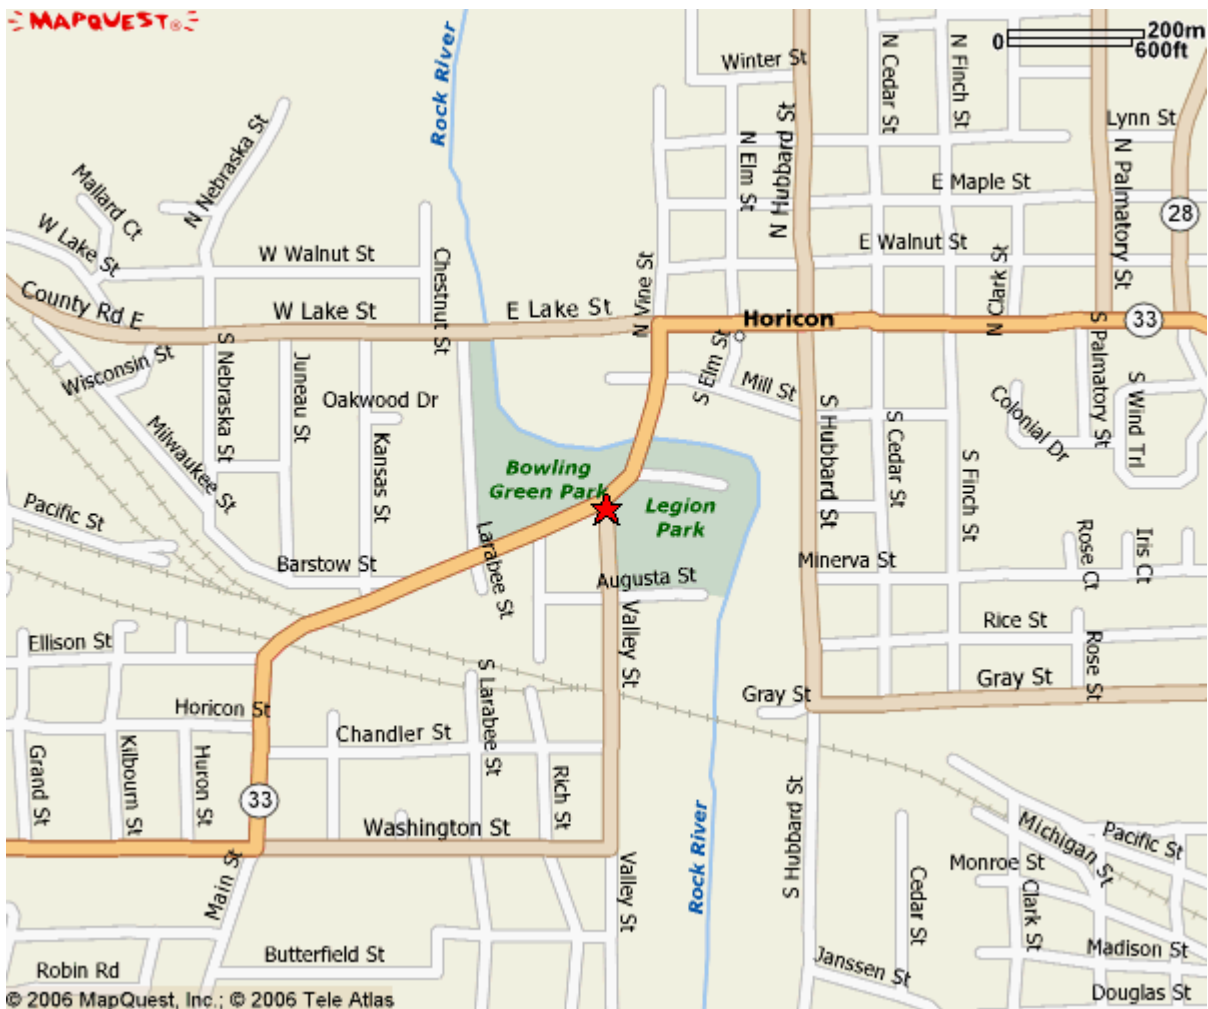

Sacred Heart Parish:

950 Washington St (ask Hwy 33)
Horicon WI
53032 US

Notes:

travelocity®
You'll never roam alone™

**A rental car
price that includes
all local fees.**

[Search Now](#)

All rights reserved. Use Subject to License/Copyright.

This map is informational only. No representation is made or warranty given as to its content. User assumes all risk of use. MapQuest and its suppliers assume no responsibility for any loss or delay resulting from such use.