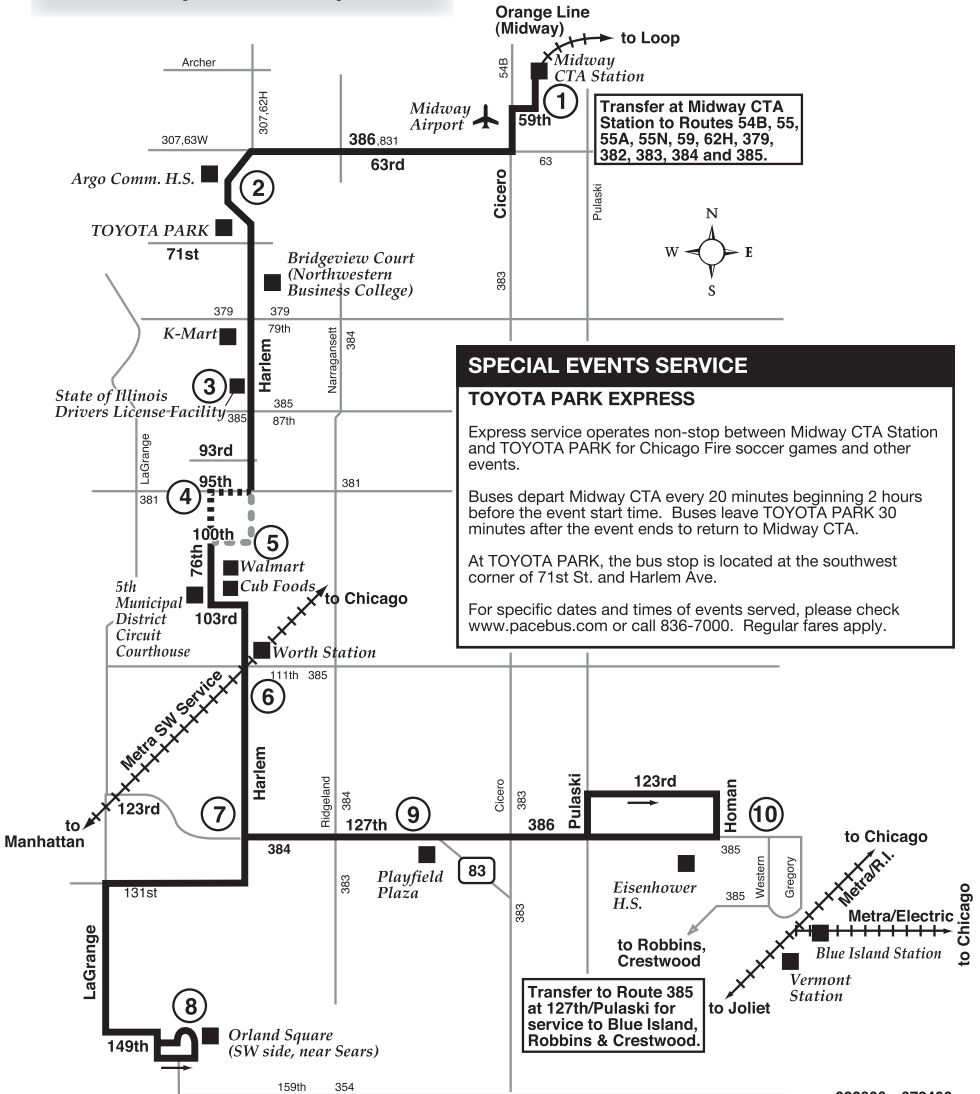

Route 386

Effective Date
June 11, 2006

All Pace service is wheelchair accessible.

Pace accepts all CTA passes.

All Pace buses are equipped with bike racks.

SPECIAL EVENTS SERVICE

TOYOTA PARK EXPRESS

Express service operates non-stop between Midway CTA Station and TOYOTA PARK for Chicago Fire soccer games and other events.

Buses depart Midway CTA every 20 minutes beginning 2 hours before the event start time. Buses leave TOYOTA PARK 30 minutes after the event ends to return to Midway CTA.

At TOYOTA PARK, the bus stop is located at the southwest corner of 71st St. and Harlem Ave.

For specific dates and times of events served, please check www.pacebus.com or call 836-7000. Regular fares apply.

022806rp072406rev

Illinois Tollway
Open Roads for a Faster Future
Supporting Regional Transportation

- Certain trips operate via 95th - 76th. See Schedule.
- - - - - Certain trips operate via Harlem - 100th. See Schedule.

www.pacebus.com