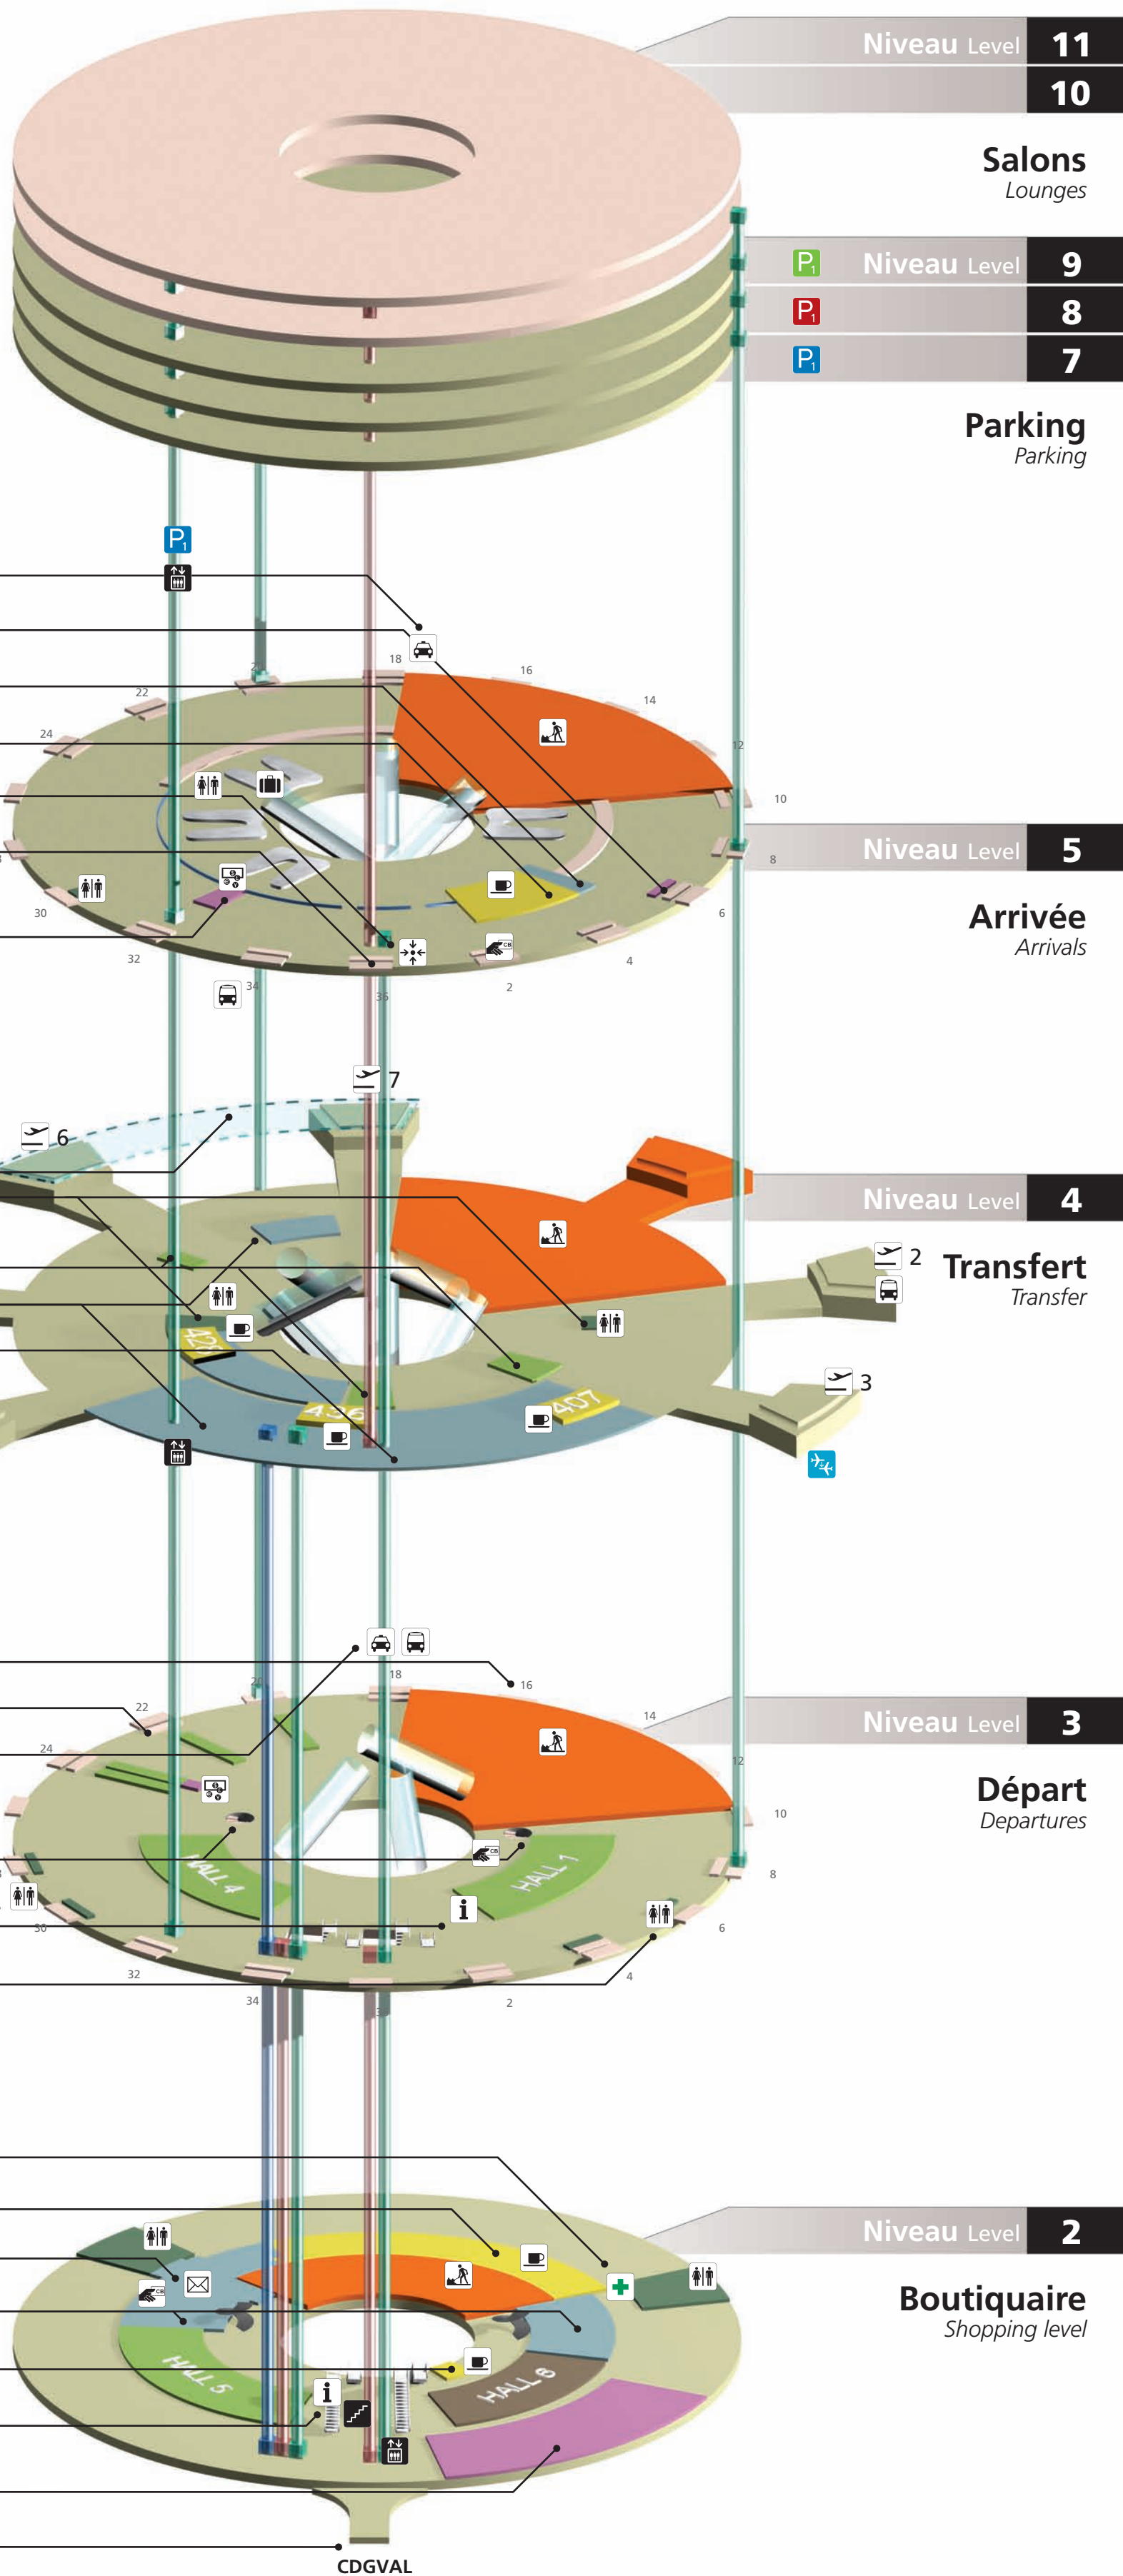

Phase 3

1er trimestre 2007 > 1er trimestre 2008

- **Taxis**
  Taxis
- **Comptoir tourisme**
  Tourists information
- **Relay**
  Relay
- **Bar "Le Grand Comptoir"**
  "Le Grand Comptoir" Bar
- **Point de rencontre**
  Meeting Point
- **Comptoir d'information Aéroports de Paris**
  Aéroports de Paris information desk
- **Bureau de change**
  Currency exchange
- **Zone Schengen**
  Schengen zone
- **Blocs sanitaires**
  Toilet facilities
- **Filtres de police**
  Police checkpoints
- **Zone commerciale**
  Shopping area
- **Accès salons**
  Access to lounges
- **Accès centre spirituel**
  Access to worship centre
- **Bus RATP 350 et 351**
  RATP bus lines 350 and 351
- **Comptoir PMR**
  Disabled people counter
- **Dépose Taxis + Dépose minute**
  Taxi and public drop-off point
- **Navettes Disneyland Paris**
  Disneyland Paris shuttles
- **Escaliers hélicoïdaux**
  Spiral staircases
- **Comptoir d'information Aéroports de Paris**
  Aéroports de Paris information desk
- **Blocs sanitaires**
  Toilet facilities
- **Pharmacie**
  Pharmacy
- **Food Court (zone de restaurant)**
  Food Court
- **La Poste**
  Post Office
- **Nouvelle zone commerciale**
  New shopping area
- **Bar "Le Grand Comptoir"**
  "Le Grand Comptoir" Bar
- **Comptoir d'information Aéroports de Paris**
  Aéroports de Paris information desk
- **RIE**
  Cafeteria
- **Gare CDGVAL**
  CDGVAL Station