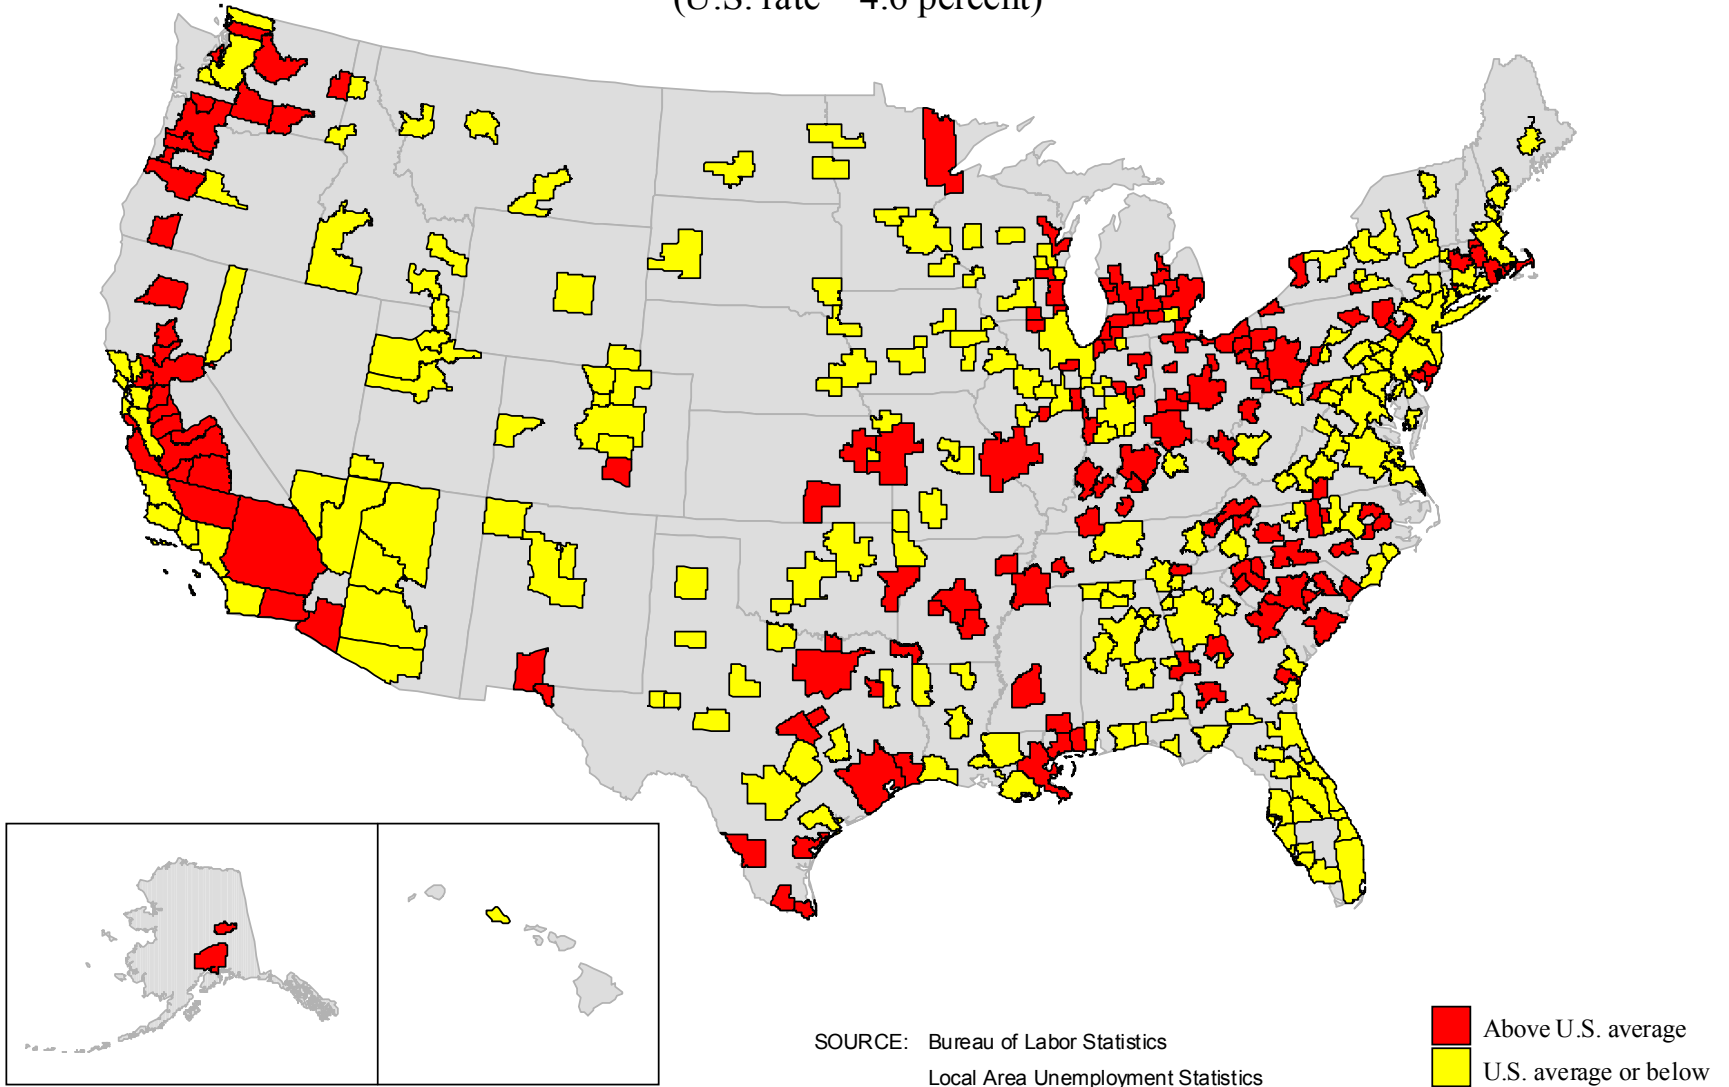

Unemployment rates by metropolitan area, 2006 annual averages

(U.S. rate = 4.6 percent)

NOTE: Map includes data for 369 areas based on OMB Bulletin No. 07-01.