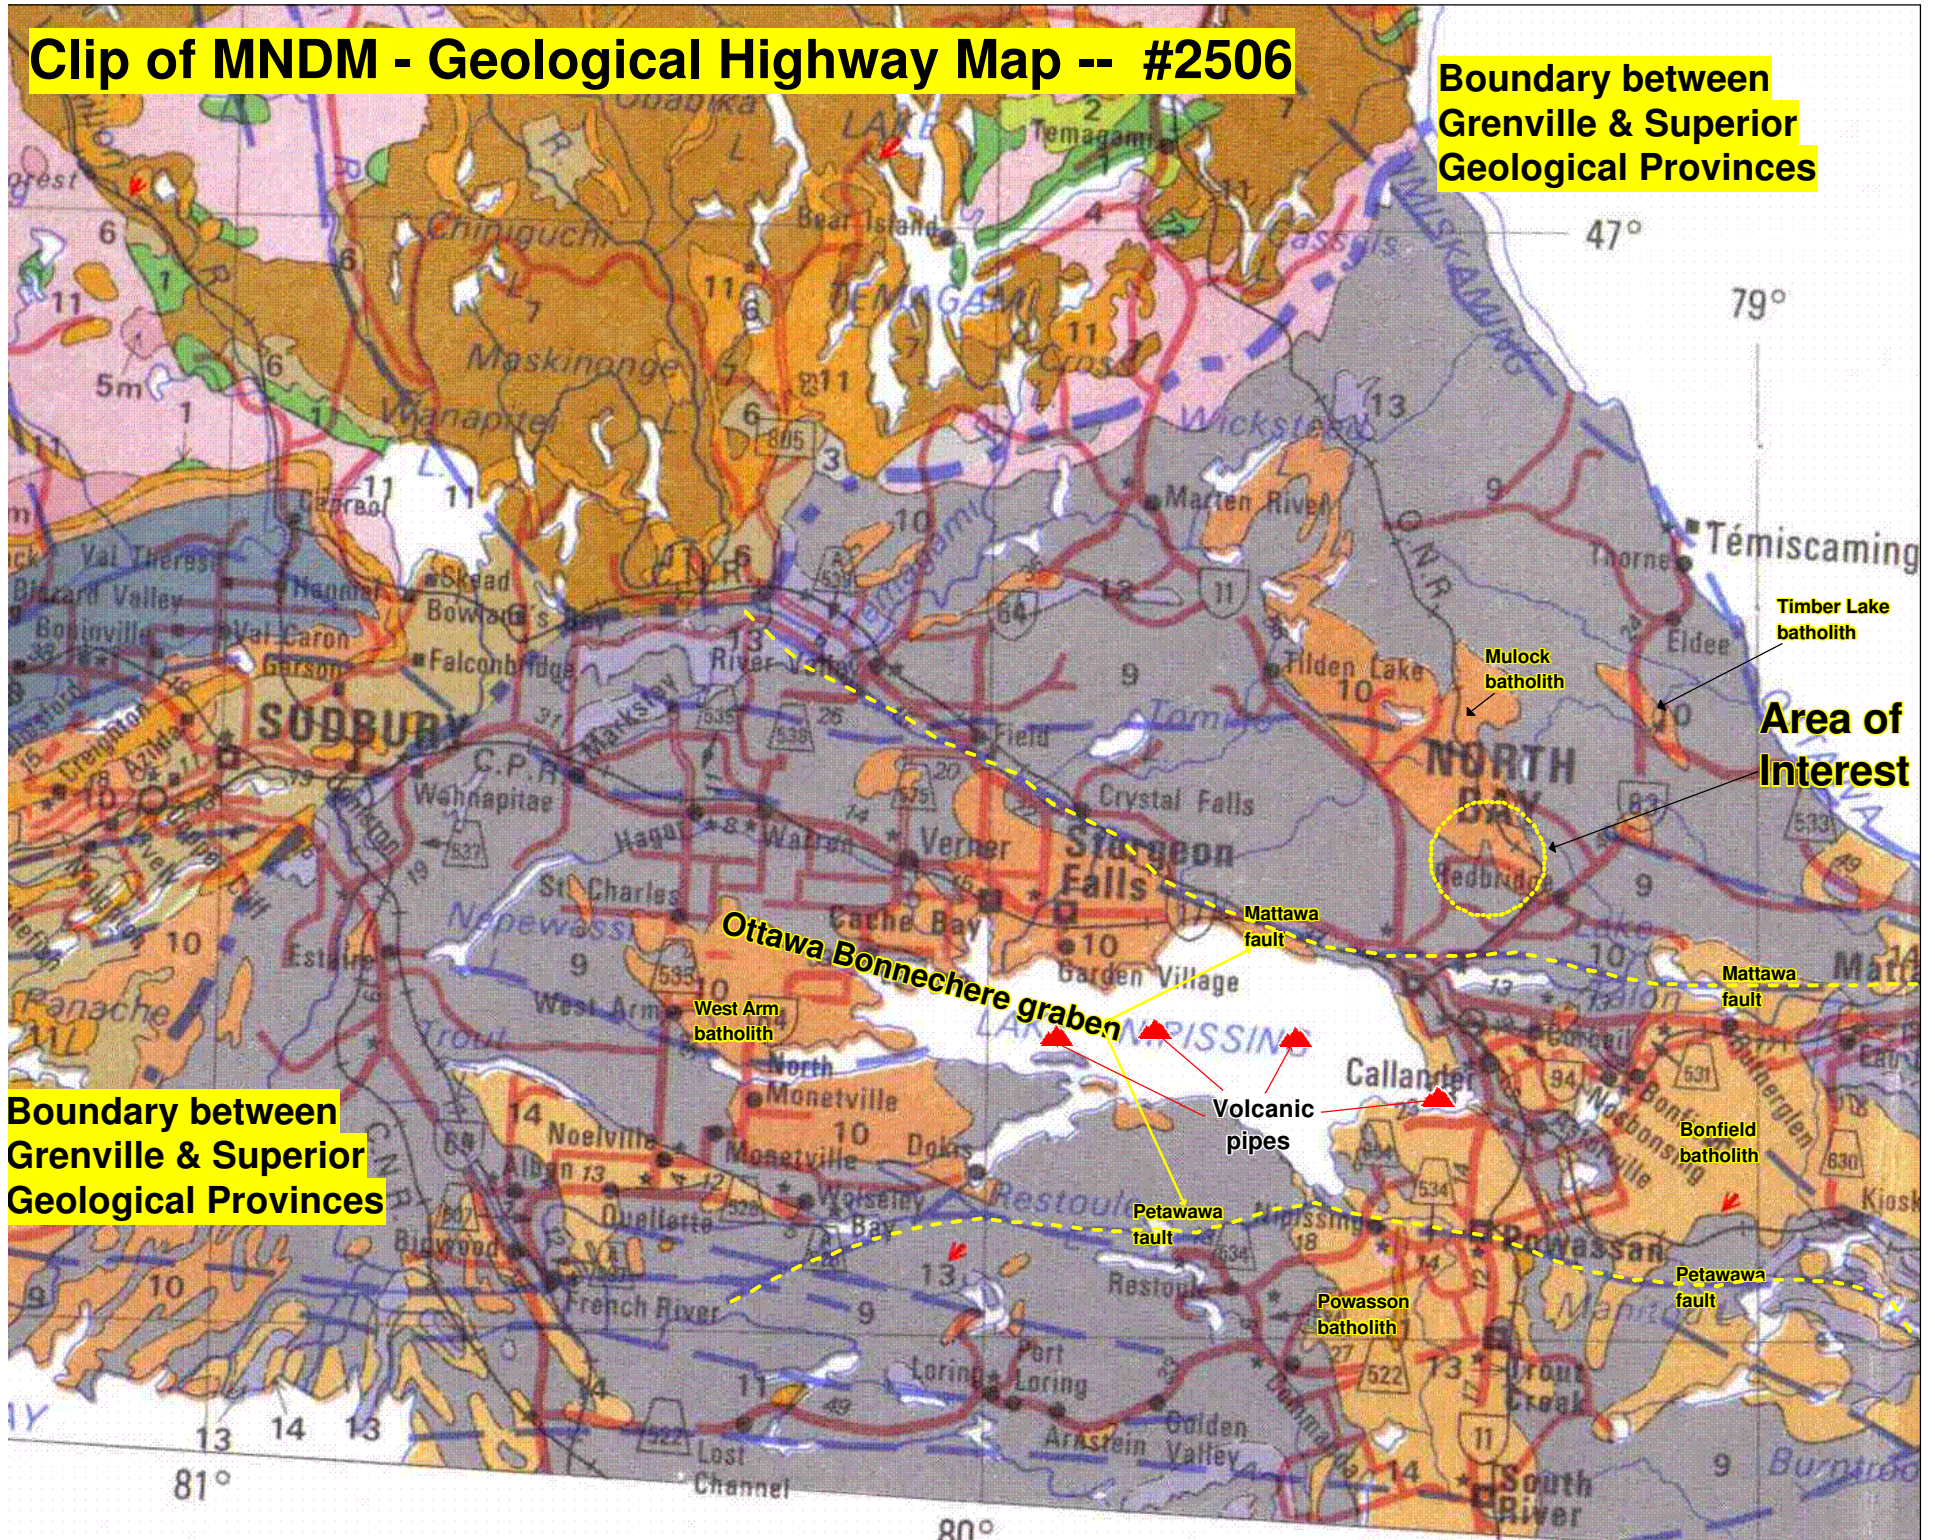

**Clip of MNDM - Geological Highway Map -- #2506**

**Boundary between Grenville & Superior Geological Provinces**

**Area of Interest**

**Boundary between Grenville & Superior Geological Provinces**

**Ottawa Bonnechere graben**

Timber Lake batholith

Mulock batholith

West Arm batholith

Mattawa fault

Mattawa fault

Volcanic pipes

Bonfield batholith

Petawawa fault

Powasson batholith

Petawawa fault

81°

80°

47°

79°