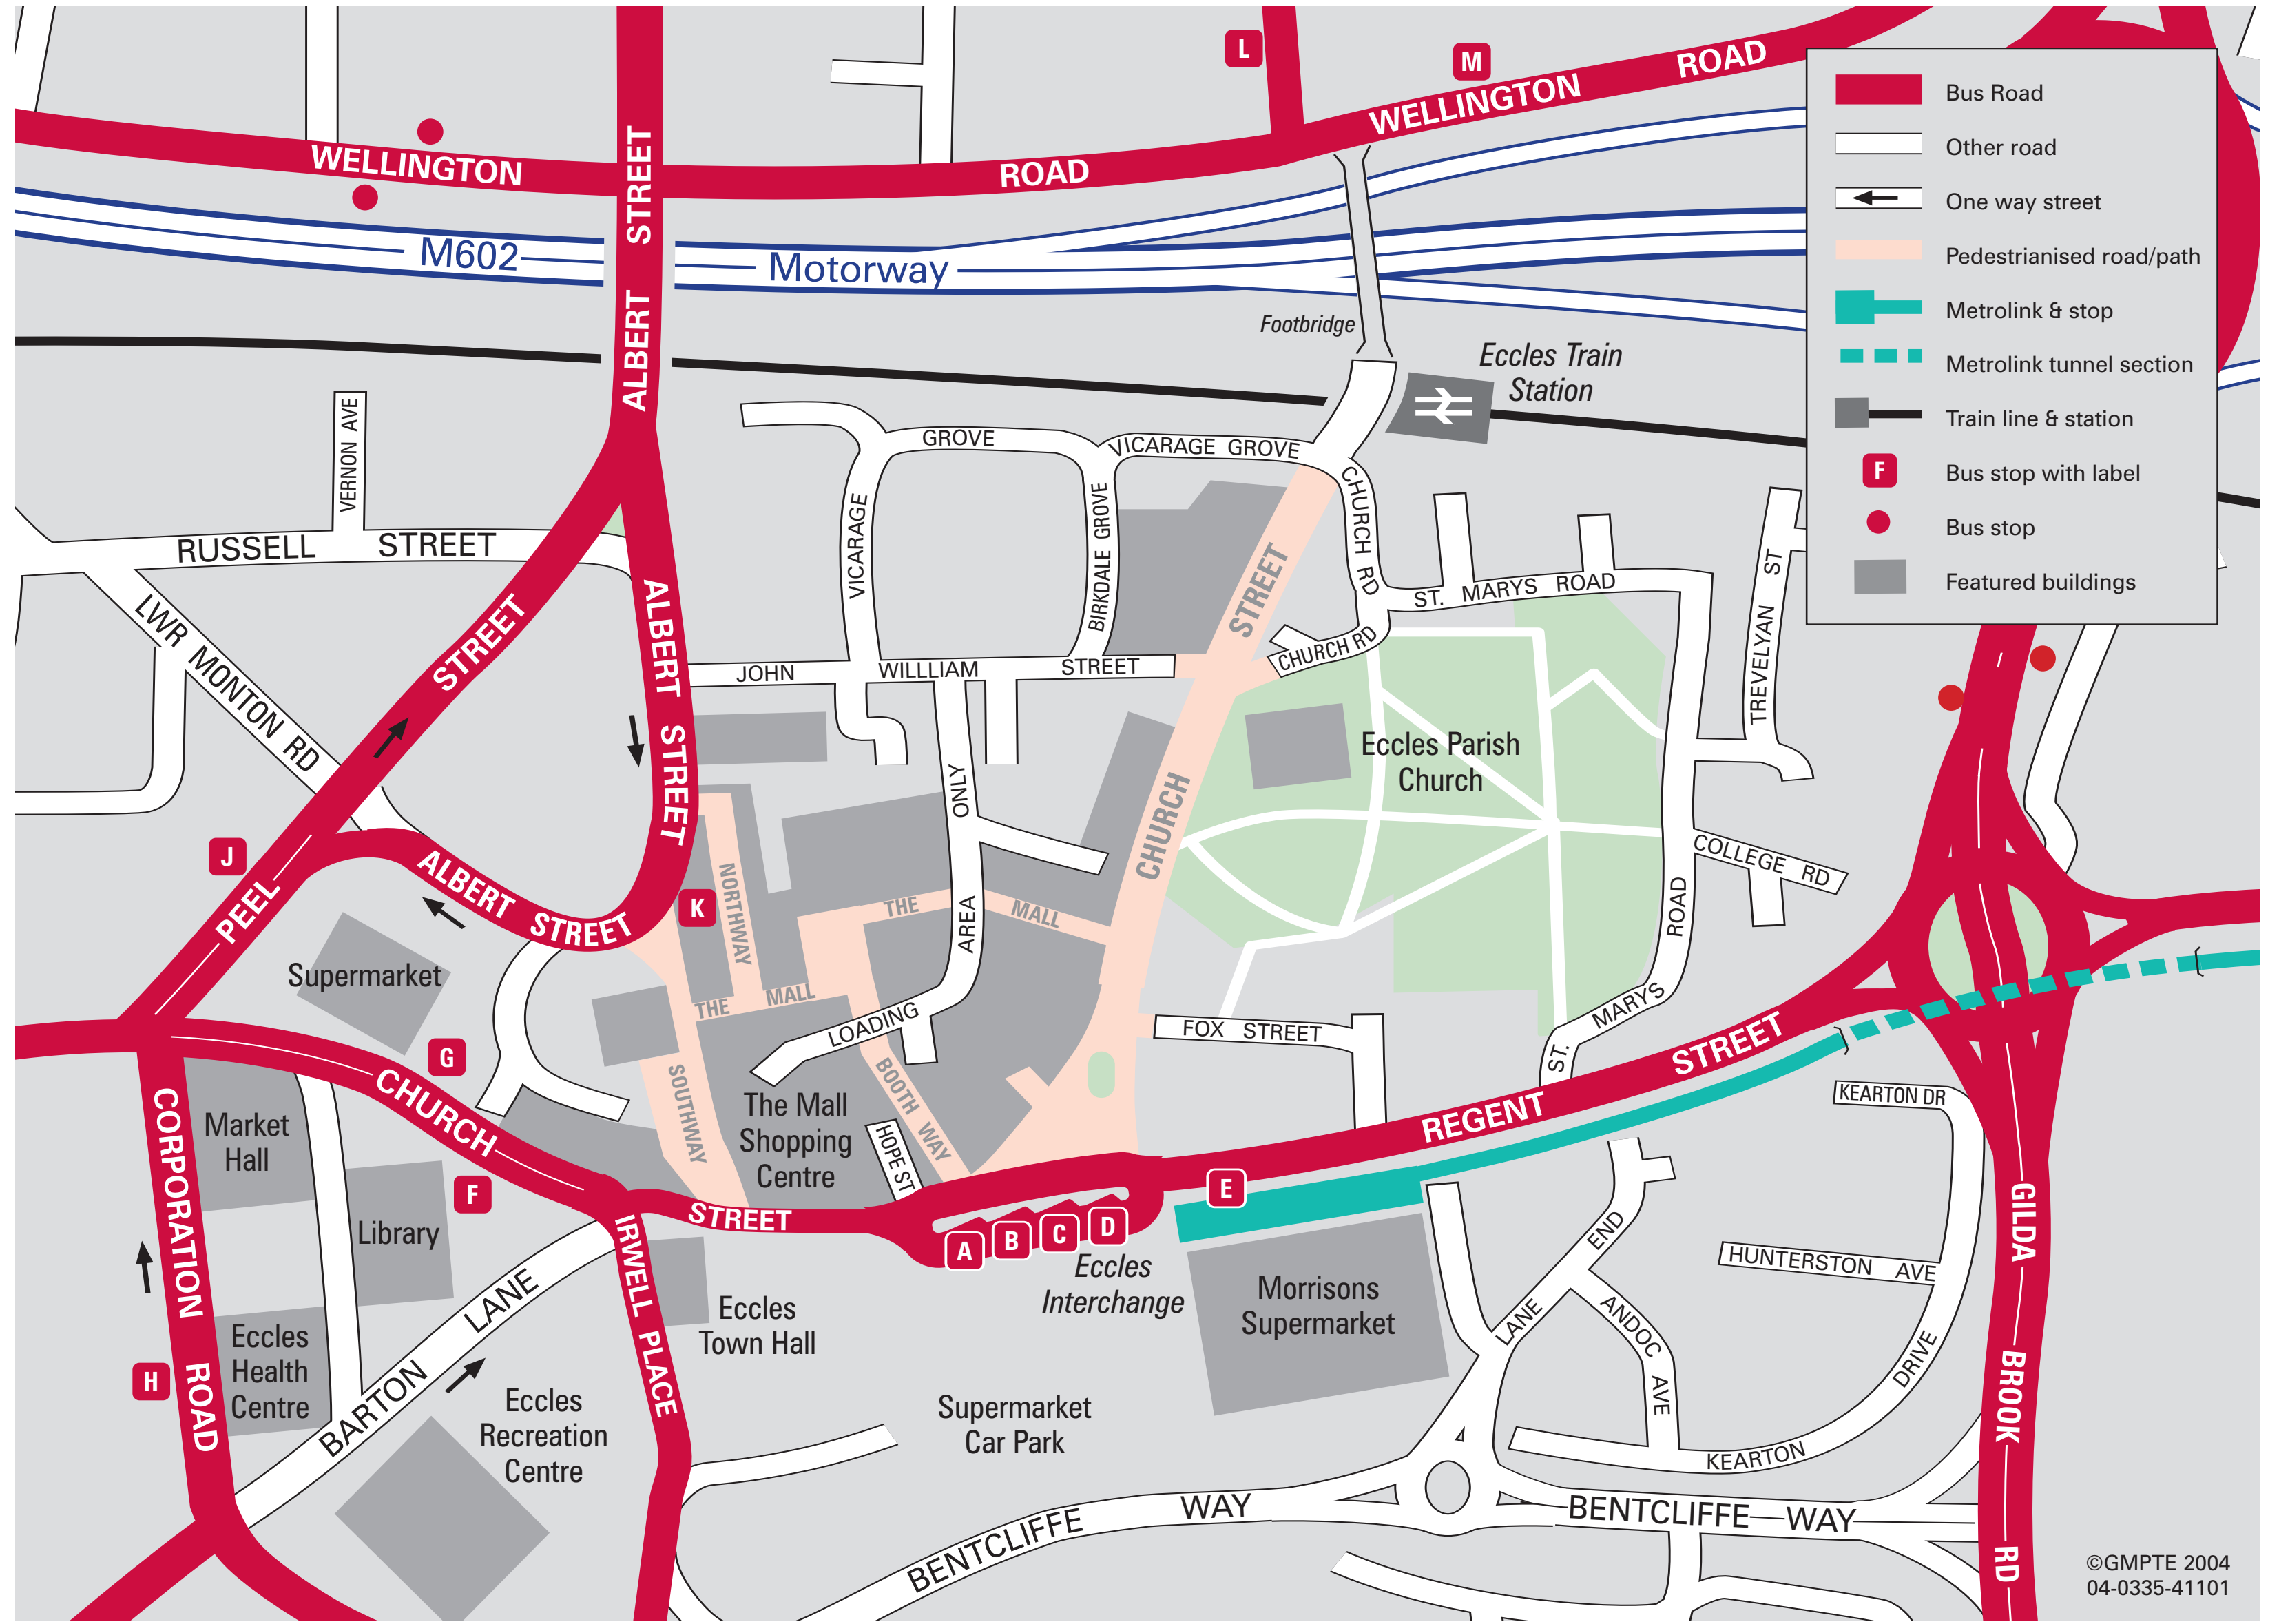

Destination	Service	Stand
Liverpool	Train	
Liverpool	700	E
Airport		
Liverpool	10 M10	B, G
Street	70*	B, G, K, L
Lostock (Urmston)	247	D, F
Lower Broughton	10 M10	B, G
Manchester (Market Street)	Metrolink tram (change at Cornbrook)	
Manchester (Piccadilly Gardens)	33	B, G, K
	63	B, G
Manchester (Piccadilly Station)	Metrolink Tram	
Manchester (St Peter's Square)	33	B, G, K
	63	B, G
Manchester (Shudehill Interchange)	67 100	A, G
	68	A, G, K
Manchester (Victoria Station)	70	B, G, K, L
	7	A
	10 67 100 M10	B, G
	68	A, G, K
	70*	B, G, K, L
	Metrolink tram (change at Cornbrook)	
Monton	22	C, G
	33 68	E, F, J
	62 484	C, F, J
	70	C, F, J, M*
Monton Green	22	C, G
	33 68	E, F, J
	62 484	C, F, J
	64	C, F
	70	C, F, J, M*
Moorside	484	C, F, J
Moses Gate	556**	C, F, G, H
New Bury	68	E, F, J
Newton-le-Willows	Train	
Old Trafford	69	D, L
	Metrolink tram (change at Cornbrook)	
Ordsall	33	B, G, K
	63	B, G
	69	D, L
	70*	B, G, K, L
	700	D
Partington	247	D, F
Patricroft	10 19 22 63* 67 100 M10	E, F
	61 64	C, F
	65	C