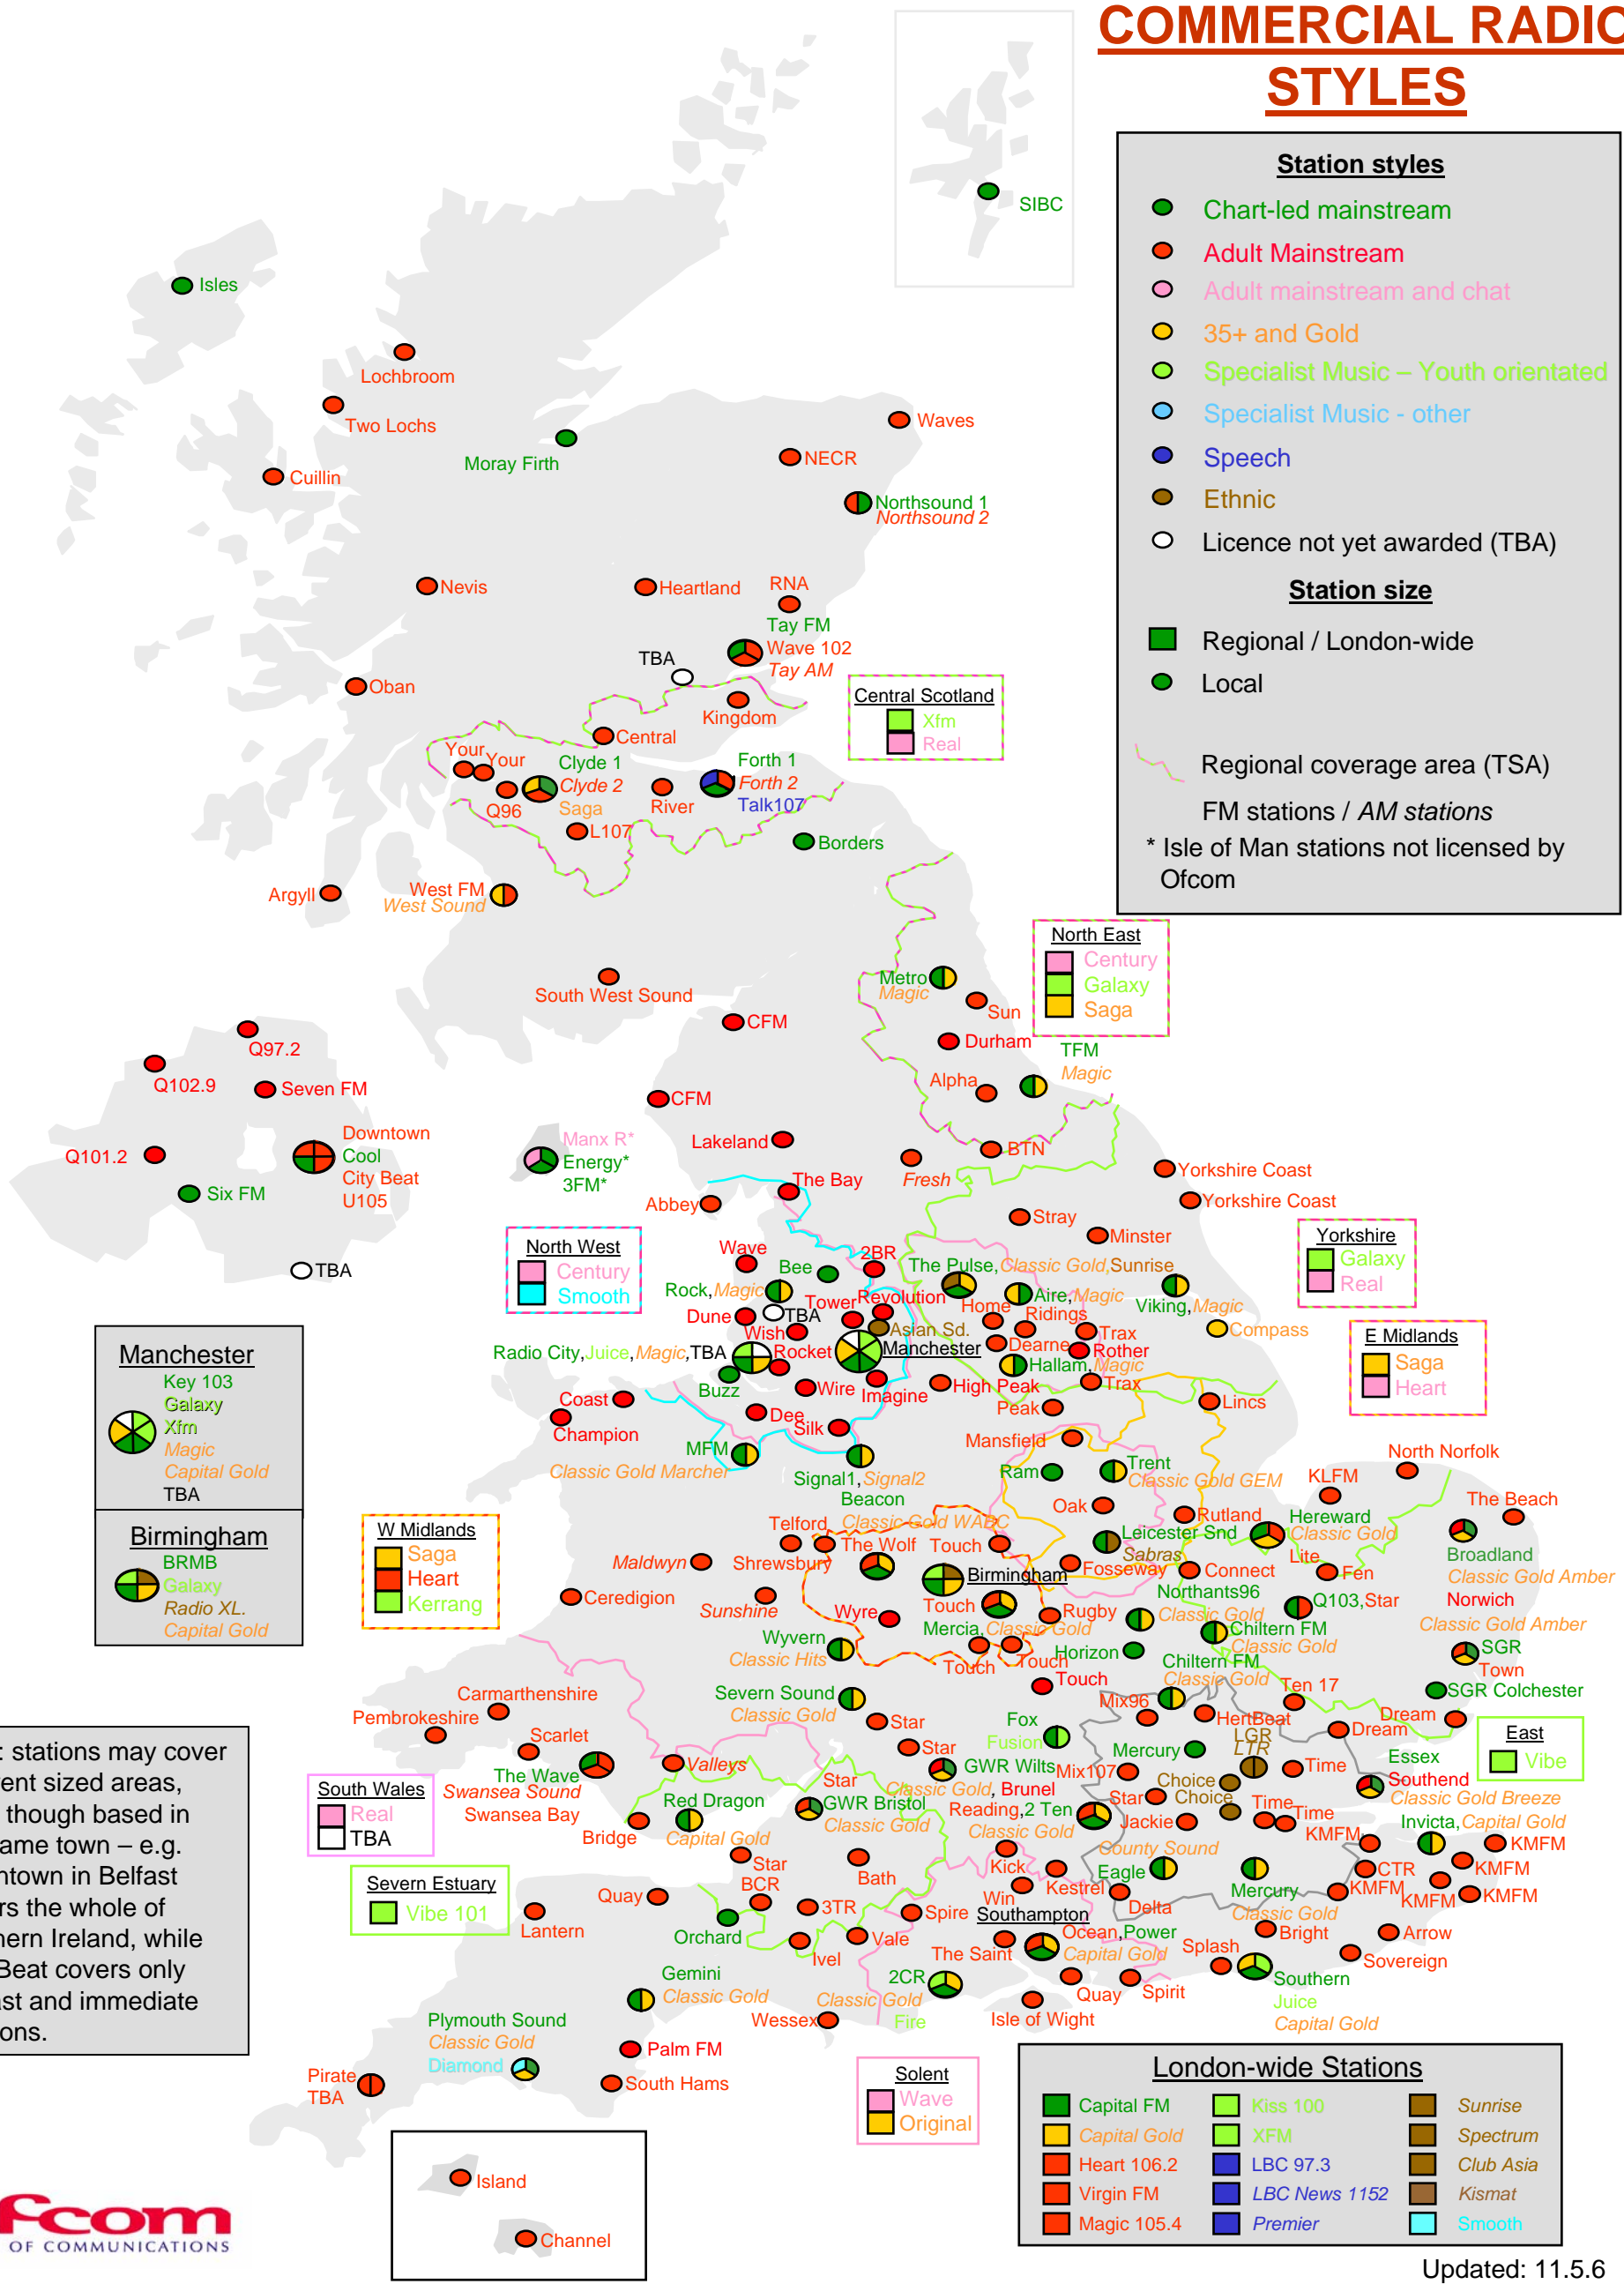

# COMMERCIAL RADIO STYLES

**Station styles**

- Chart-led mainstream
- Adult Mainstream
- Adult mainstream and chat
- 35+ and Gold
- Specialist Music – Youth orientated
- Specialist Music - other
- Speech
- Ethnic
- Licence not yet awarded (TBA)

**Station size**

- Regional / London-wide
- Local

Regional coverage area (TSA)

FM stations / AM stations

\* Isle of Man stations not licensed by Ofcom

Note: stations may cover different sized areas, even though based in the same town – e.g. Downtown in Belfast covers the whole of Northern Ireland, while City Beat covers only Belfast and immediate environs.