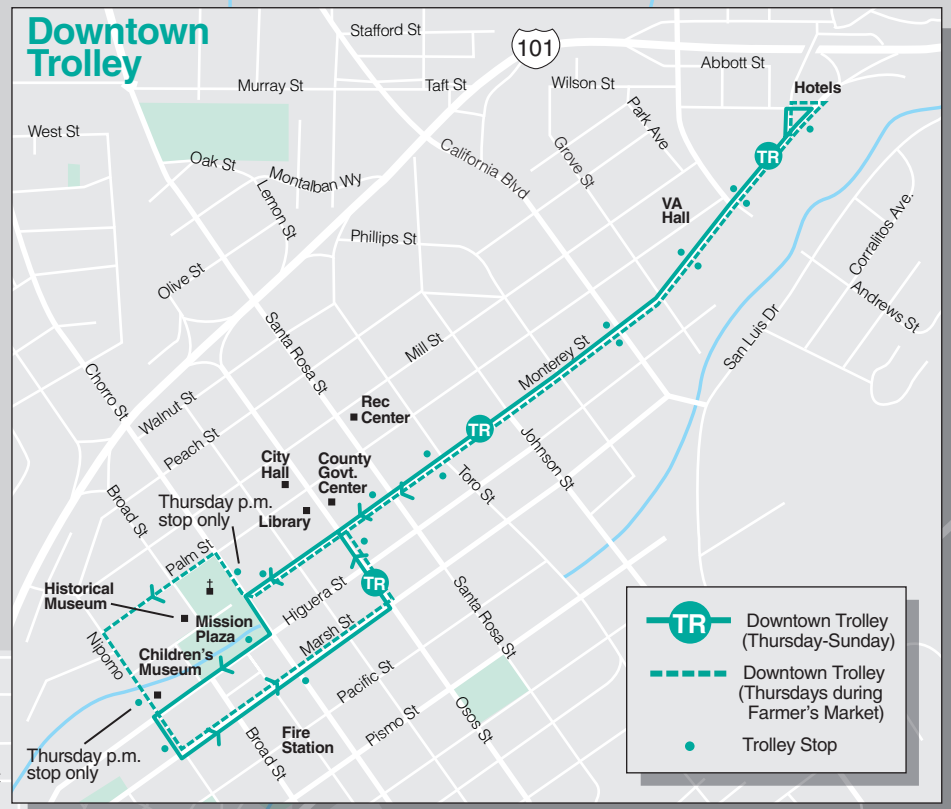

#### 3 Johnson/Broad/Marigold

Downtown Transit Ctr Depart	Johnson/Lizzie	Orcutt/Laurel	Broad/Marigold Center	Broad/Santa Barbara	Downtown Transit Ctr Arrive
			8:04	8:10	8:17
8:25	8:31	8:37	8:44	8:50	8:57
9:05	9:11	9:17	9:24	9:30	9:37
9:45	9:51	9:57	10:04	10:10	10:17
10:25	10:31	10:37	10:44	10:50	10:57
11:05	11:11	11:17	11:24	11:30	11:37
11:45	11:51	11:57	12:04	12:10	12:17
12:25	12:31	12:37	12:44	12:50	12:57
1:05	1:11	1:17	1:24	1:30	1:37
1:45	1:51	1:57	2:04	2:10	2:17
2:25	2:31	2:37	2:44	2:50	2:57
3:05	3:11	3:17	3:24	3:30	3:37
3:45	3:51	3:57	4:04	4:10	4:17
4:25	4:31	4:37	4:44	4:50	4:57
5:05	5:11	5:17	5:24	5:30	5:37

# TRANSIT MAP

- 1 Broad, Johnson/Highland
- 2 S. Higuera/Suburban
- 3 Broad, Johnson/Marigold
- 4 Madonna/Laguna Lake/Cal Poly
- 5 Cal Poly/Laguna Lake/Madonna
- 6a Cal Poly/Highland
- 6b Cal Poly/Downtown
- TR Downtown Trolley
- T Transfer Zone
- ▲ Time Point Bus Stop
- Bus Stop

### Downtown Trolley

The Downtown Trolley operates approximately every 15-20 minutes. On Thursdays, the trolley operates from 3:30 p.m. to 9:00 p.m. On Fridays and Saturdays, the trolley operates from 12:00 p.m. to 9:00 p.m. On Sundays, the trolley operates from 12:00 p.m. to 5:30 p.m. No service on Christmas Day and Thanksgiving Day.