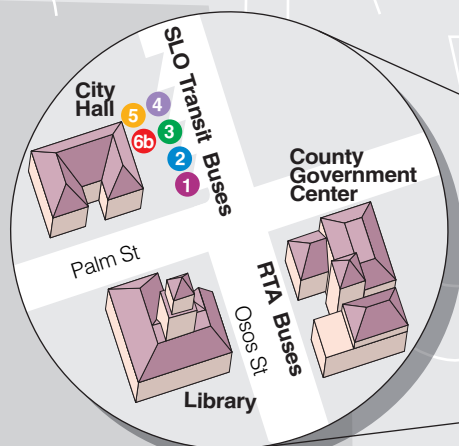

#### 3 Johnson/Broad/Marigold

Downtown Transit Ctr Depart	Johnson/Lizzie	Orcutt/Laurel	Broad/Marigold Center	Broad/Santa Barbara	Downtown Transit Ctr Arrive
			8:04	8:10	8:17
8:25	8:31	8:37	8:44	8:50	8:57
9:05	9:11	9:17	9:24	9:30	9:37
9:45	9:51	9:57	10:04	10:10	10:17
10:25	10:31	10:37	10:44	10:50	10:57
11:05	11:11	11:17	11:24	11:30	11:37
11:45	11:51	11:57	12:04	12:10	12:17
12:25	12:31	12:37	12:44	12:50	12:57
1:05	1:11	1:17	1:24	1:30	1:37
1:45	1:51	1:57	2:04	2:10	2:17
2:25	2:31	2:37	2:44	2:50	2:57
3:05	3:11	3:17	3:24	3:30	3:37
3:45	3:51	3:57	4:04	4:10	4:17
4:25	4:31	4:37	4:44	4:50	4:57
5:05	5:11	5:17	5:24	5:30	5:37

### Weekdays

#### 4 Madonna/Laguna Lake/Cal Poly

Downtown Transit Ctr Depart	South/Parker (Greyhound)	LOVR/Irish Hills	LOVR/Laguna Village	LOVR/Descanso	Ramona/Palomar	Cal Poly Mott Gym Arrive	Cal Poly Mott Gym Depart	Downtown Transit Ctr Arrive
						6:44	6:53	7:00
6:40	6:47	6:52	6:58	7:04	7:14	7:23	7:30	7:35
7:10	7:17	7:22	7:28	7:34	7:44	7:53	8:00	8:05
7:40	7:47	7:52	7:58	8:04	8:08	8:14	8:23	8:30
8:10	8:17	8:22	8:28	8:34	8:44	8:53	9:00	9:05
8:40	8:47	8:52	8:58	9:04	9:14	9:23	9:30	9:35
9:10	9:17	9:22	9:28	9:34	9:44	9:53	10:00	10:05
9:40	9:47	9:52	9:58	10:04	10:14	10:23	10:30	10:35
10:10	10:17	10:22	10:28	10:34	10:44	10:53	11:00	11:05
10:40	10:47	10:52	10:58	11:04	11:08	11:14	11:23	11:30
11:10	11:17	11:22	11:28	11:34	11:44	11:53	12:00	12:05
11:40	11:47	11:52	11:58	12:04	12:08	12:14	12:23	12:30
12:10	12:17	12:22	12:28	12:34	12:44	12:53	1:00	1:05
12:40	12:47	12:52	12					

# TRANSIT MAP

- 1 Broad, Johnson/Highland
- 2 S. Higuera/Suburban
- 3 Broad, Johnson/Marigold
- 4 Madonna/Laguna Lake/Cal Poly
- 5 Cal Poly/Laguna Lake/Madonna
- 6a Cal Poly/Highland
- 6b Cal Poly/Downtown
- TR Downtown Trolley
- T Transfer Zone
- ▲ Time Point Bus Stop
- Bus Stop