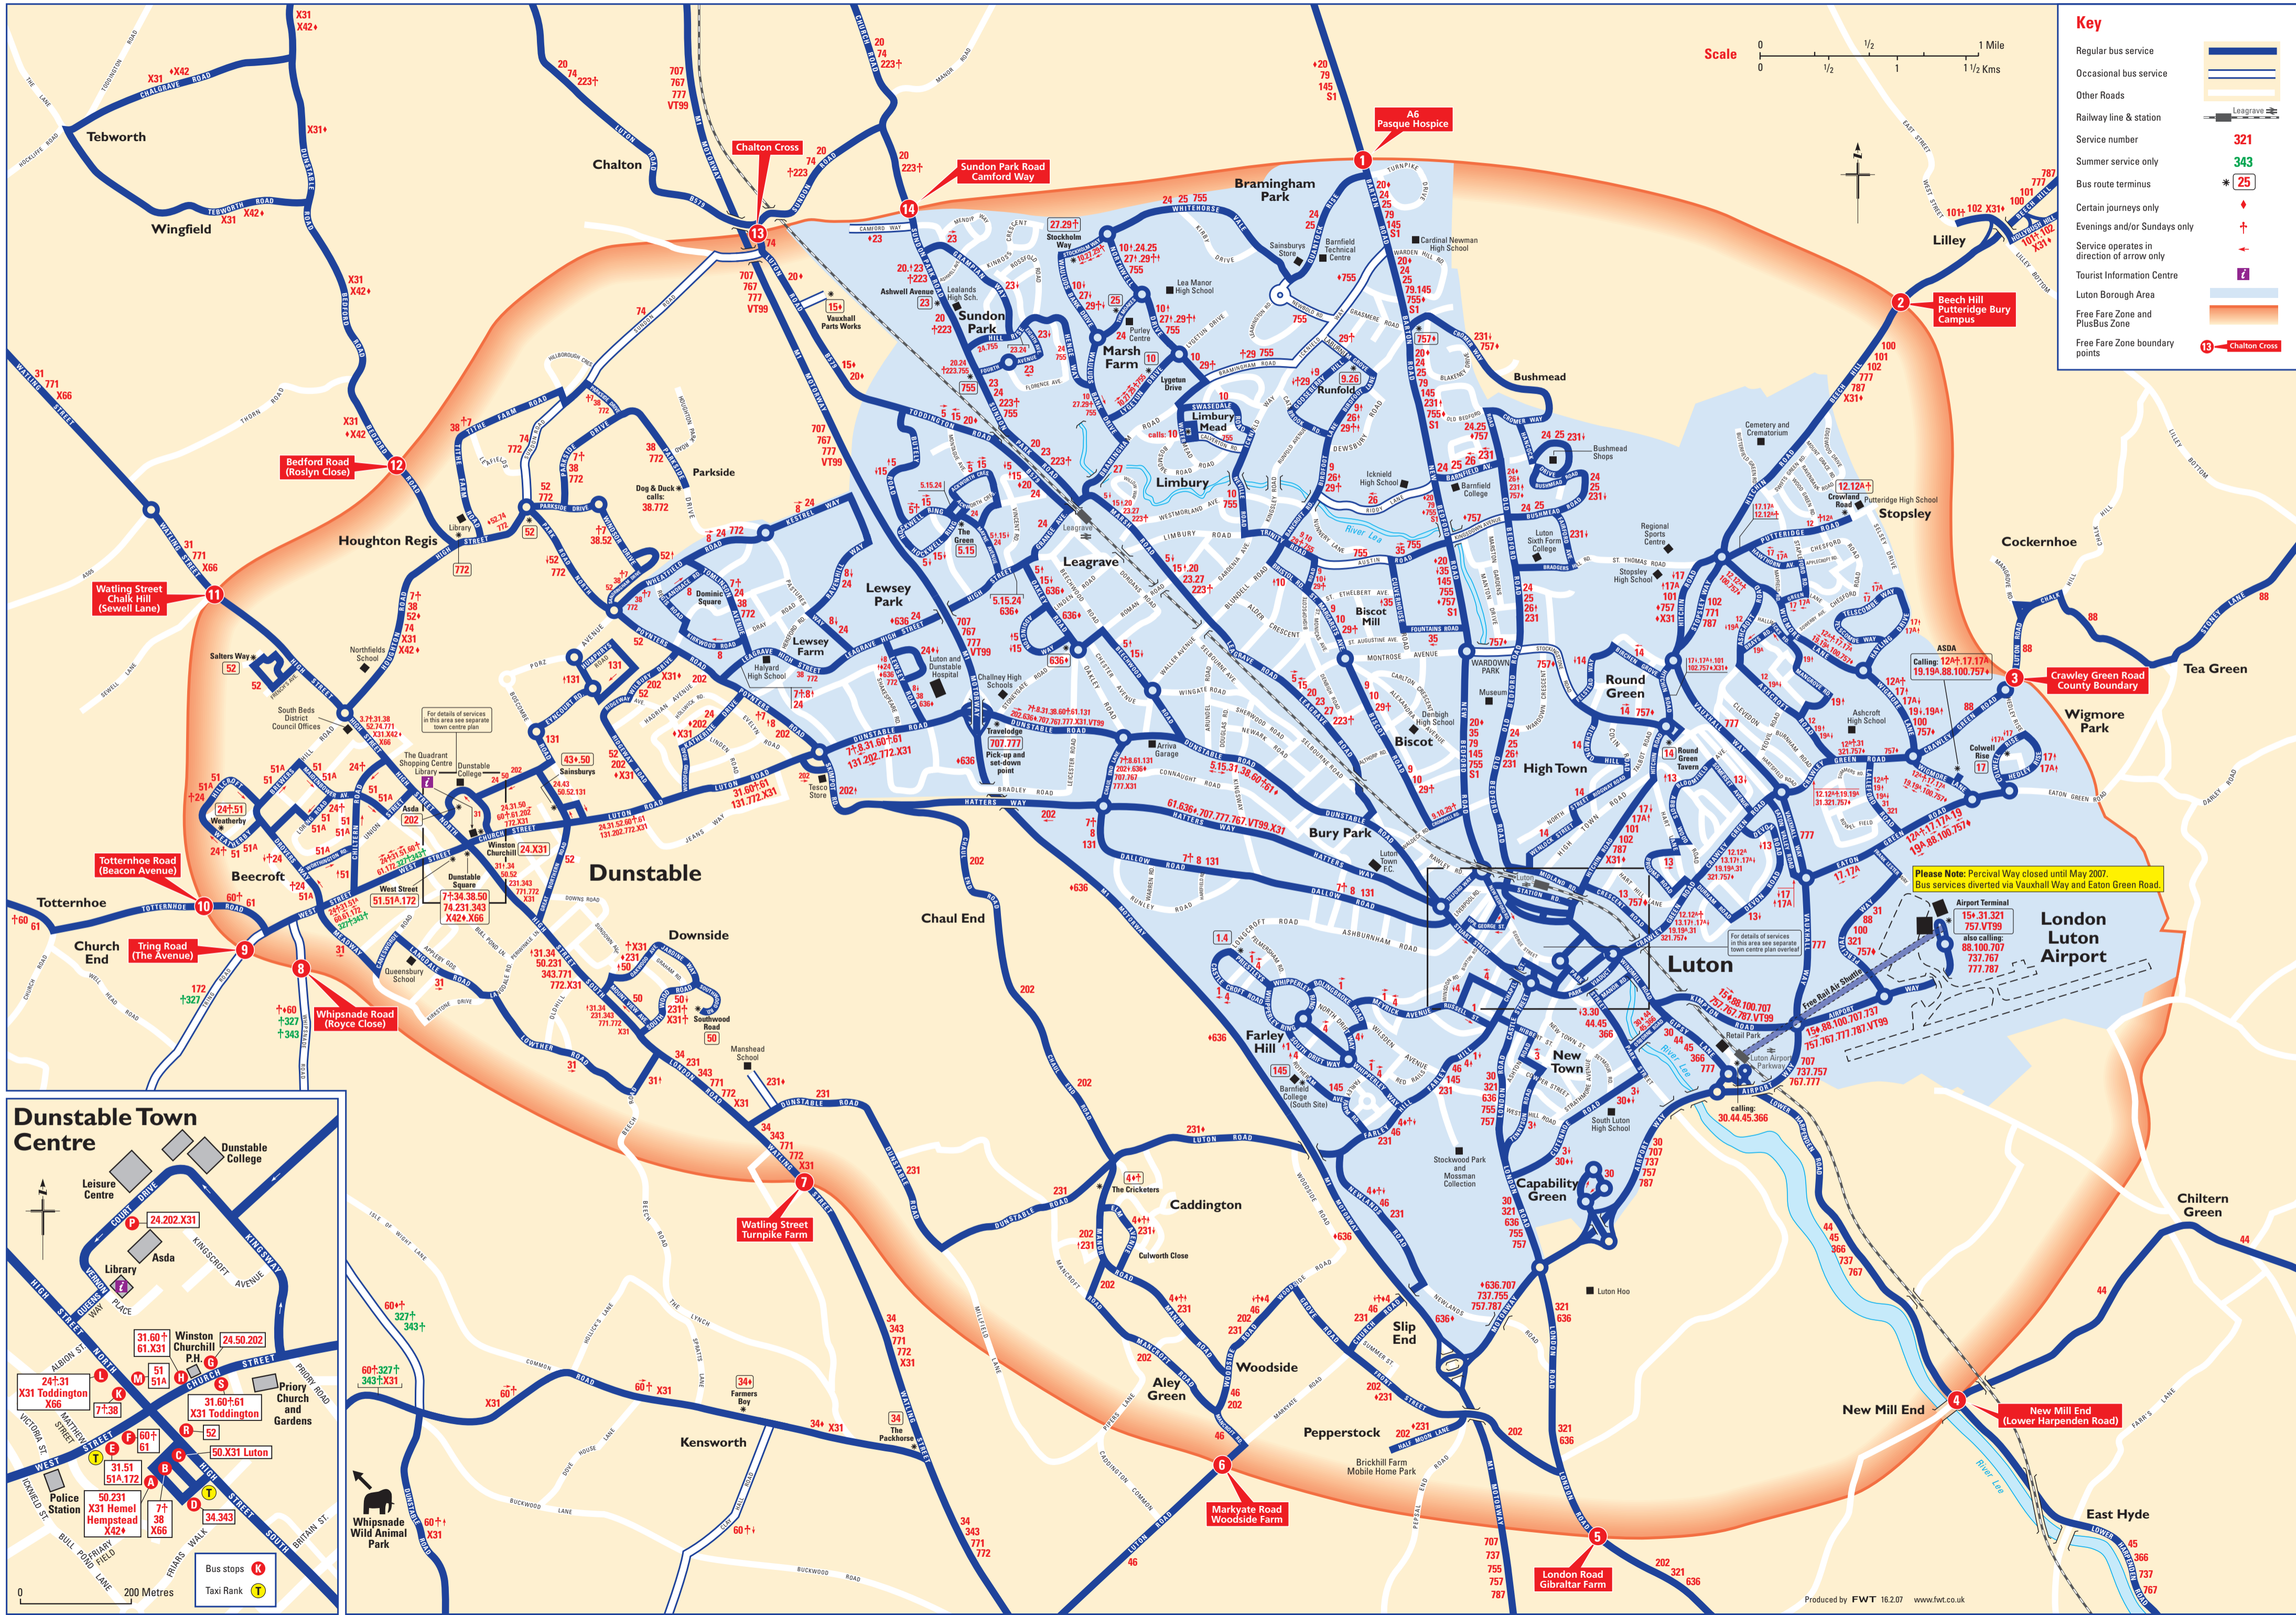

Dial-a-Ride Schemes

Scheme	Address	Telephone
South Beds Dial-a-Ride		(01525) 220044

FOR DETAILED TIMETABLE INFORMATION

traveline public transport info 0871 200 22 33 www.traveline.info

National Rail 08457 48 49 50 www.nationalrail.co.uk

FREE FARES FOR PEOPLE 60+ AND PEOPLE WITH DISABILITIES

If you have a Luton travel permit, you are able to travel free on local buses within the area of Luton, Dunstable and Houghton Regis. The Free Fare Zone is indicated on the main route map. The boundaries of the free fare zone are as follows:

Key

- Regular bus service
- Occasional bus service
- Other Roads
- Railway line & station
- Service number
- Summer service only
- Bus route terminus
- Certain journeys only
- Evenings and/or Sundays only
- Service operates in direction of arrow only
- Tourist Information Centre
- Luton Borough Area
- Free Fare Zone and PlusBus Zone
- Free Fare Zone boundary points