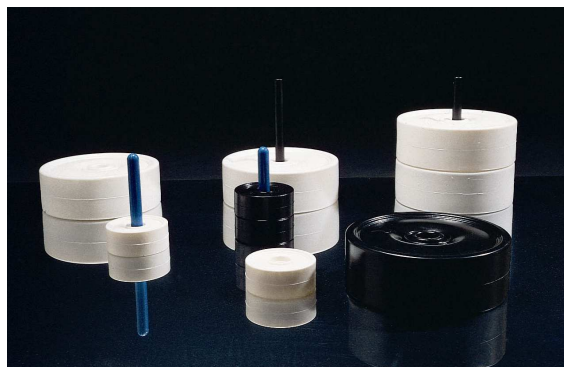

Giant Draughts

Large Giant Draught Pieces.....$375

Height of piece: 9cm
Base Diameter: 25cm
Weight of set: 14kg
Delivered: 1 carton (75x45x45cm)
Made from: PVC

Small Giant Draught Pieces.....$125

Height of piece: 4.5cm
Base Diameter: 11cm
Weight of set: 5kg
Delivered: 1 carton (37x31x17cm)
Made from: PVC

Giant Boards

Large Giant Board...Polyethylene tiles.... $595
Aussie PVC Mat.....$495

Square Size: 35cm
Board Size: 280cm x 280cm

Small Giant Board...Polyethylene tiles....$195
Aussie PVC Mat.....$135

Square Size: 15cm
Board Size: 120cm x 120cm