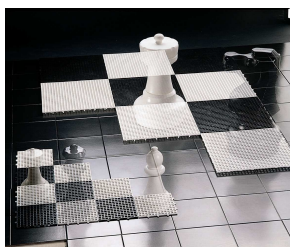

Giant Chess & Draughts - Order Form

Large Giant

- Large Giant Chess Pieces (64cm King)
- Large Giant Draughts Pieces (25cm Diameter)
- Board for Large Giant Chess/Draughts (Tiles)
- Board for Giant Chess/Draughts (Mat)*

	Price (\$)	Quantity	Value (\$)
Large Giant Chess Pieces (64cm King)	995.00	_____	_____
Large Giant Draughts Pieces (25cm Diameter)	375.00	_____	_____
Board for Large Giant Chess/Draughts (Tiles)	595.00	_____	_____
Board for Giant Chess/Draughts (Mat)*	495.00	_____	_____

Small Giant

- Small Giant Chess Pieces (32cm King)
- Small Giant Draughts Pieces (11cm Diameter)
- Board for Small Giant Chess/Draughts (Tiles)
- Board for Small Giant Chess/Draughts (Mat)*

Small Giant Chess Pieces (32cm King)	225.00	_____	_____
Small Giant Draughts Pieces (11cm Diameter)	125.00	_____	_____
Board for Small Giant Chess/Draughts (Tiles)	195.00	_____	_____
Board for Small Giant Chess/Draughts (Mat)*	135.00	_____	_____