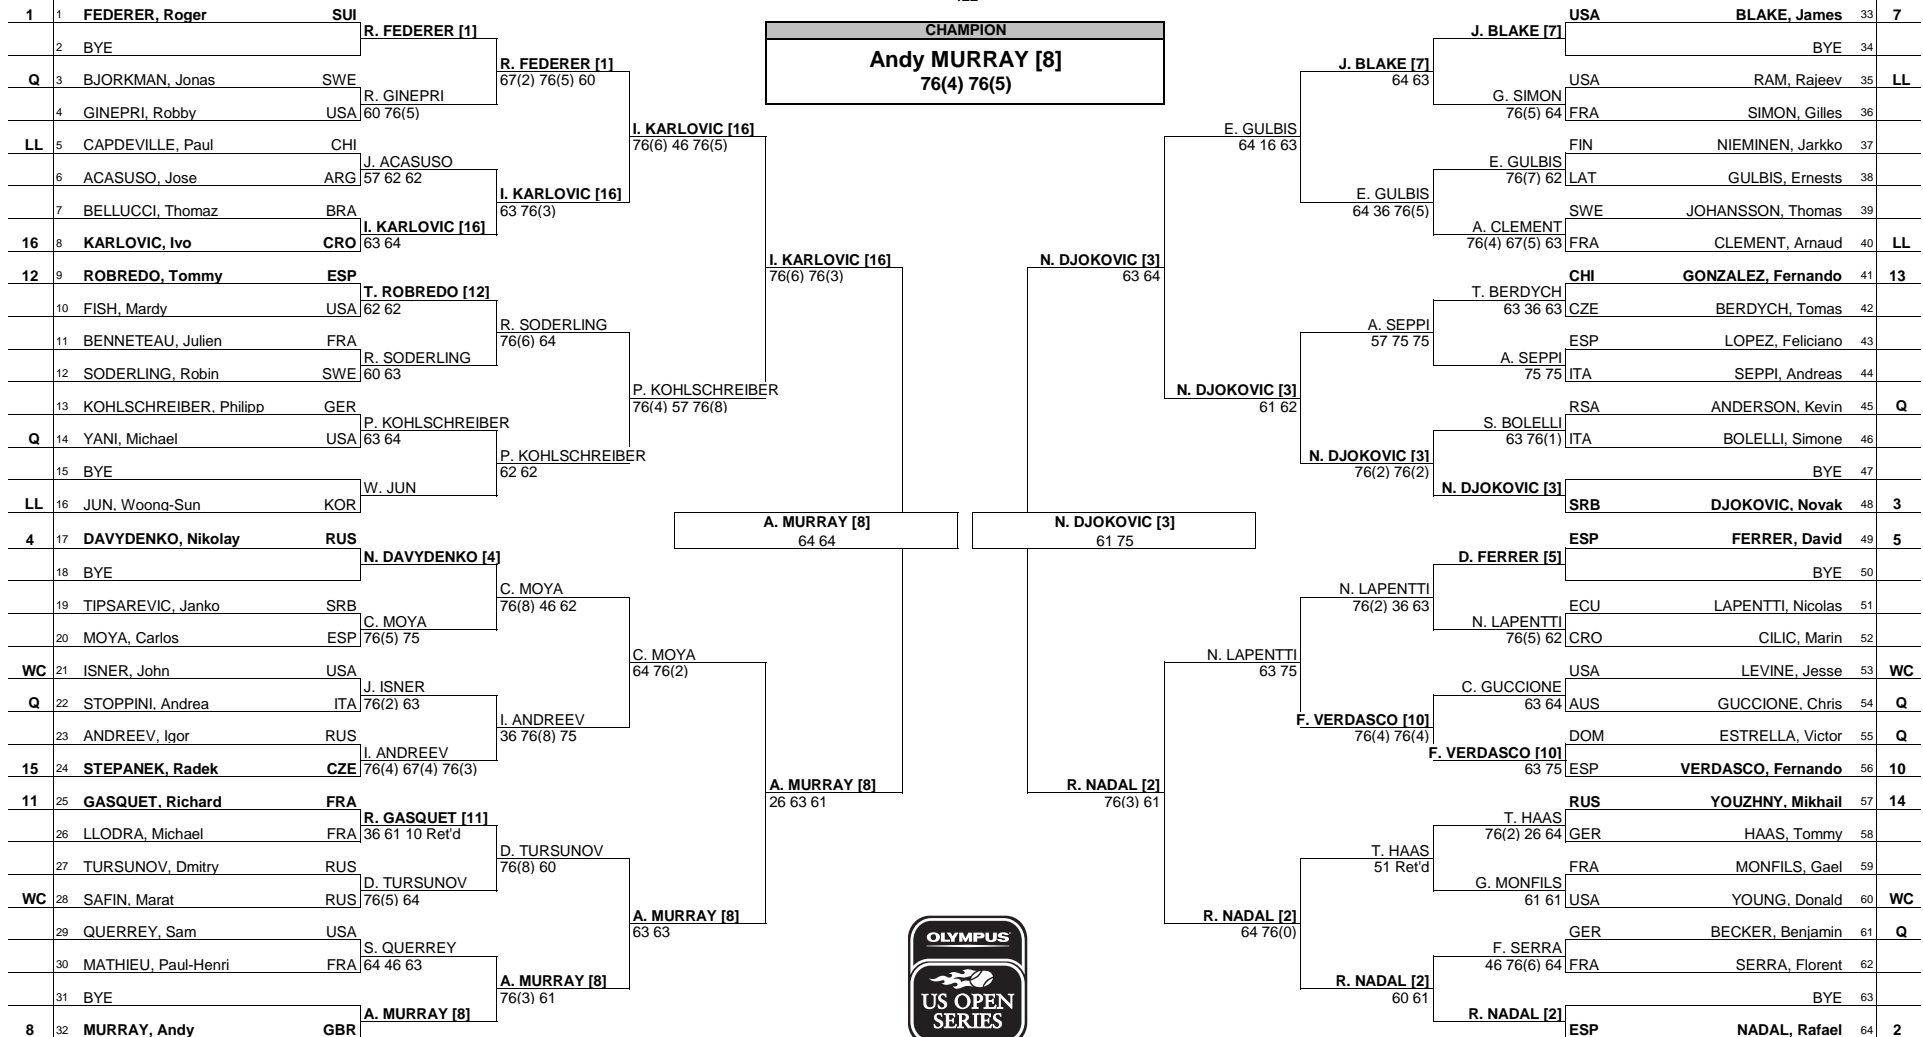

WESTERN & SOUTHERN FINANCIAL GROUP MASTERS

MAIN DRAW SINGLES

Cincinnati, USA
28 July - 3 August 2008
Hard, Deco Turf II
\$2,615,000
422

Seeded Players		Seeded Players		Prize Money		Pts.		Lucky Losers		Retirements/W.O.	
1	FEDERER, Roger	9	WAWRINKA, Stanislas	40	Winner	\$420,000	500	Clement for Wawrinka - right knee		Llodra - left arm	
2	NADAL, Rafael	10	VERDASCO, Fernando	11	Finalists	\$210,000	350	Capdeville for Ancic - illness		Moritis - illness	
3	DJOKOVIC, Novak	11	GASQUET, Richard	12	Semi-Finalists	\$105,000	225	Jun for Roddick - neck			
4	DAVYDENKO, Nikolay	12	ROBREDO, Tommy	14	Quarter Finalists	\$51,000	125	Ram for Kiefer - foot			
5	FERRER, David	13	GONZALEZ, Fernando	15	3rd Round	\$26,200	75				
6	ROBREDO, Tommy	16	YOUZHNY, Mikhail	16	2nd Round	\$17,250	35				
7	BLAKE, James	15	STEPANEK, Radek	18	1st Round	\$8,500	5				
8	MURRAY, Andy	16	KARLOVIC, Ivo	20				Last Direct Acceptance Serra - 76		ATP Supervisor Tom Barnes/Carlos Sanches	