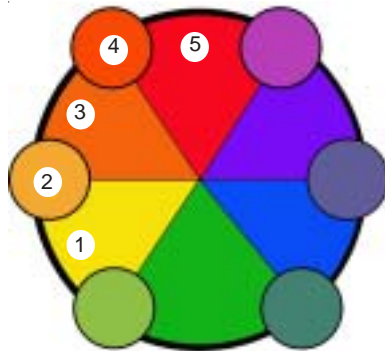

Color Wheel

Warm Colors

- Red-Violet
- Red
- Red-Orange
- Orange
- Yellow-Orange
- Yellow
- Yellow-Green

Primary

- Red
- Blue
- Yellow

Secondary

- Orange
- Green
- Violet

Tertiary (Intermediate)

- Red-Orange
- Yellow-Orange
- Yellow-Green
- Blue-Green
- Blue-Violet
- Red-Violet

Cool Colors

- Red-Violet
- Violet
- Blue-Violet
- Blue
- Blue-Green
- Green
- Yellow-Green

Color Triads

A Color Triad is made up of any three colors equally spaced on the Color Wheel.

Split Complements

Split Complements are made up of one color and the two colors next to the color's complementary color.

Three Color Analogous Set

Analogous Colors

Analogous Colors are sets of three or five neighboring colors on the color wheel. The set shares a common central color.

Five Color Analogous Set

Complementary Colors (Opposite)

- Red---Green
- Red-Violet---Yellow-Green
- Violet---Yellow
- Blue-Violet---Yellow-Orange
- Blue---Orange
- Blue-Green---Red-Orange

Monochromatic Color Scale (Value Scale)