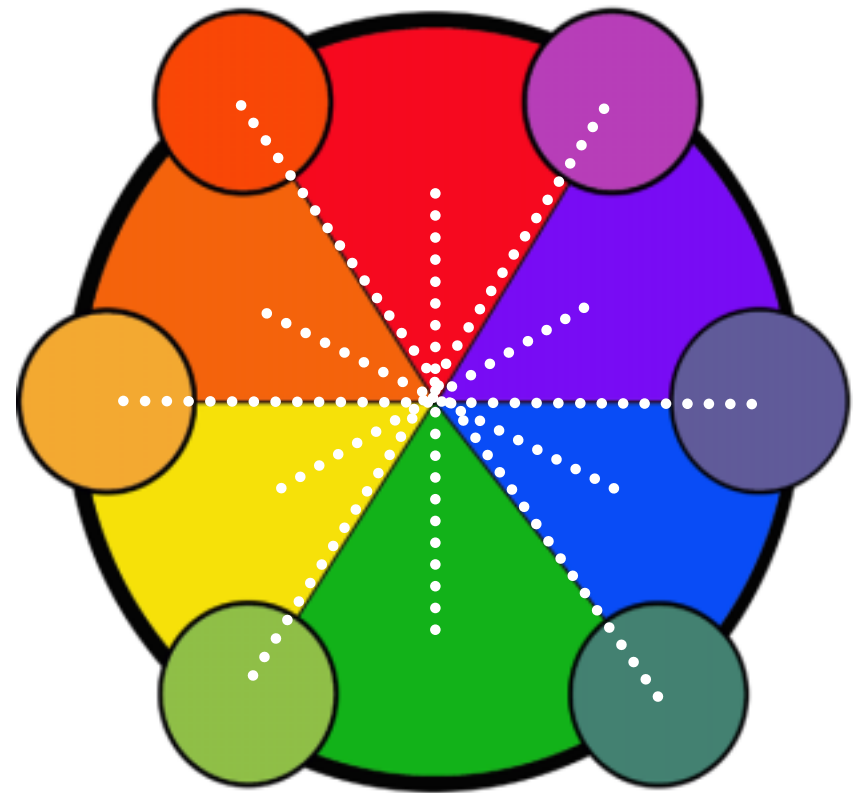

Color Wheel

Warm Colors

- Red-Violet
- Red
- Red-Orange
- Orange
- Yellow-Orange
- Yellow
- Yellow-Green

Primary

- Red
- Blue
- Yellow

Secondary

- Orange
- Green
- Violet

Tertiary (Intermediate)

- Red-Orange
- Yellow-Orange
- Yellow-Green
- Blue-Green
- Blue-Violet
- Red-Violet

Cool Colors

- Red-Violet
- Violet
- Blue-Violet
- Blue
- Blue-Green
- Green
- Yellow-Green

Color Triads

A Color Triad is made up of any three colors equally spaced on the Color Wheel.

Split Complements

Split Complements are made up of one color and the two colors next to the color's complementary color.

Three Color Analogous Set

Analogous Colors

Analogous Colors are sets of three or five neighboring colors on the color wheel. The set shares a common central color.

Five Color Analogous Set

Complementary Colors (Opposite)

- Red---Green
- Red-Violet---Yellow-Green
- Violet---Yellow
- Blue-Violet---Yellow-Orange
- Blue---Orange
- Blue-Green---Red-Orange

Monochromatic Color Scale (Value Scale)