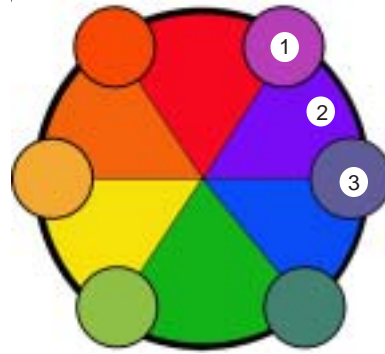

Color Wheel

Warm Colors

- Red-Violet
- Red
- Red-Orange
- Orange
- Yellow-Orange
- Yellow
- Yellow-Green

Primary

- Red
- Blue
- Yellow

Secondary

- Orange
- Green
- Violet

Tertiary (Intermediate)

- Red-Orange
- Yellow-Orange
- Yellow-Green
- Blue-Green
- Blue-Violet
- Red-Violet

Cool Colors

- Red-Violet
- Violet
- Blue-Violet
- Blue
- Blue-Green
- Green
- Yellow-Green

Color Triads

A Color Triad is made up of any three colors equally spaced on the Color Wheel.

Split Complements

Split Complements are made up of one color and the two colors next to the color's complementary color.

Three Color Analogous Set

Analogous Colors

Analogous Colors are sets of three or five neighboring colors on the color wheel. The set shares a common central color.

Five Color Analogous Set

Complementary Colors (Opposite)

- Red---Green
- Red-Violet---Yellow-Green
- Violet---Yellow
- Blue-Violet---Yellow-Orange
- Blue---Orange
- Blue-Green---Red-Orange

Monochromatic Color Scale (Value Scale)