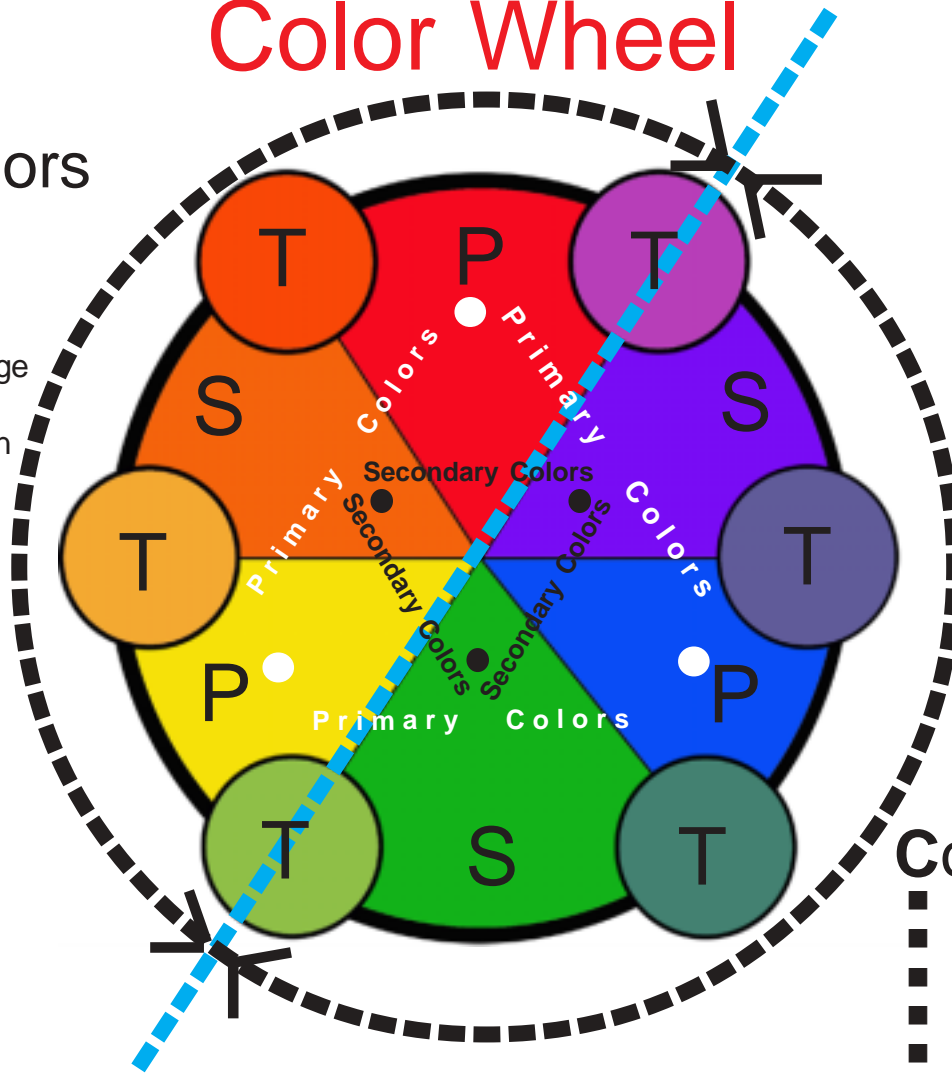

Color Wheel

Warm Colors

- Red-Violet
- Red
- Red-Orange
- Orange
- Yellow-Orange
- Yellow
- Yellow-Green

Primary

- Red
- Blue
- Yellow

Secondary

- Orange
- Green
- Violet

Tertiary (Intermediate)

- Red-Orange
- Yellow-Orange
- Yellow-Green
- Blue-Green
- Blue-Violet
- Red-Violet

Cool Colors

- Red-Violet
- Violet
- Blue-Violet
- Blue
- Blue-Green
- Green
- Yellow-Green

Color Triads

A Color Triad is made up of any three colors equally spaced on the Color Wheel.

Split Complements

Split Complements are made up of one color and the two colors next to the color's complementary color.

Three Color Analogous Set

Analogous Colors

Analogous Colors are sets of three or five neighboring colors on the color wheel. The set shares a common central color.

Five Color Analogous Set

Complementary Colors (Opposite)

- Red---Green
- Red-Violet---Yellow-Green
- Violet---Yellow
- Blue-Violet---Yellow-Orange
- Blue---Orange
- Blue-Green---Red-Orange

Monochromatic Color Scale (Value Scale)