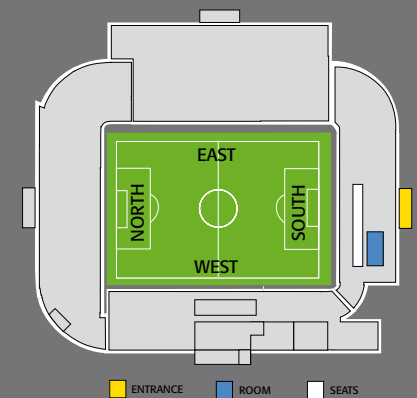

Please note all lounges are strictly no smoking.