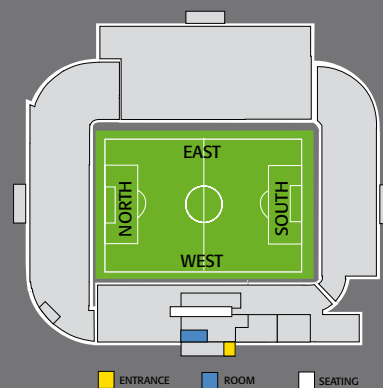

Please note all lounges are strictly no smoking.