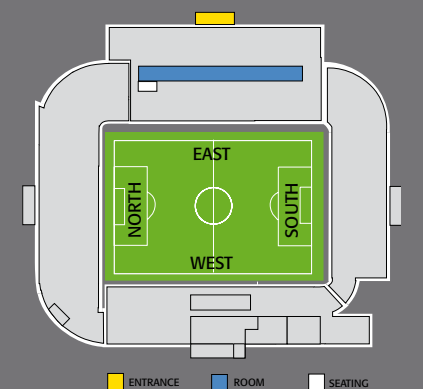

- Pre-match three-course meal
- East Stand executive seats - lower tier
- Half-time tea and coffee
- Leeds United legend appearances
- Official Matchday programme and teamsheet
- Cash bar facility
- Betting service

SOUTH STAND BOXES

SOUTH STAND BOXES

The South Stand boxes are located behind the goal and offer guests the chance to dine in view of the hallowed turf.

The upper tier package includes a three-course gourmet meal. Served in the privacy of your own box with waiter/waitress drinks service. Guests have the opportunity to use the Legends Lounge bar, pre and post match.