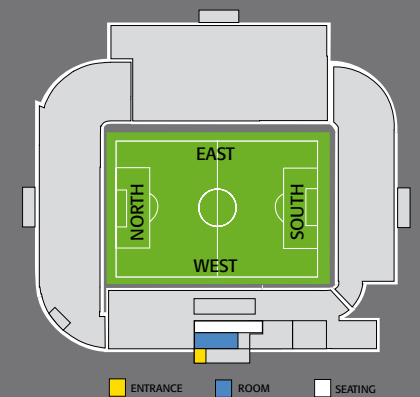

The Bremner package includes:

- Reserved table*
- Lounge facility with bar
- Pre-match buffet meal
- Executive seating in the John Charles Stand
- Half-time and post-match refreshments
- Official Matchday programme and teamsheet
- Betting service available
- Pre-match interviews with Leeds legends

EAST STAND BOXES

An East Stand Box is the perfect place to entertain within a private environment while enjoying all the atmosphere of the big match.

Guests enjoy superb views from inside or outside the box. A luxury three-course choice meal is served before opening the doors to your private executive seating where you can sample the legendary Elland Road roar.