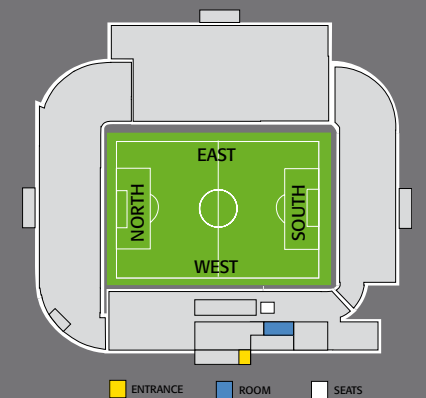

Please note all lounges are strictly no smoking.