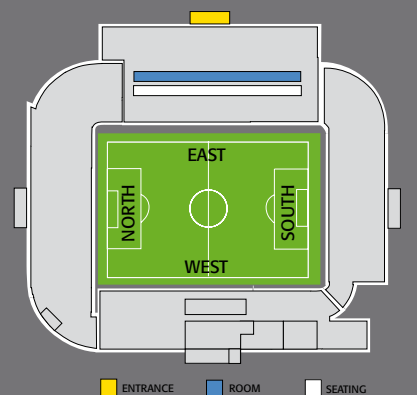

EAST STAND BOXES

An East Stand Box is the perfect place to entertain within a private environment while enjoying all the atmosphere of the big match.

Guests enjoy superb views from inside or outside the box. A luxury three-course choice meal is served before opening the doors to your private executive seating where you can sample the legendary Elland Road roar.

The East Stand Box package includes:

- East Stand executive box seating 10,15 or 20
- Private seating outside the box
- Flat screen TV's
- Official Matchday programme and teamsheet
- Pre-match three-course meal served within the box or within the East Stand restaurant (or half-time buffet on request)
- Cash Bar facility
- Celebrity host(s)
- Advertising board above your private box*
- Half-time tea and coffee
- Betting service
- Pavilion car park space*

Please Note:

The dress code is smart-casual, smart denim can be worn in this area, strictly no sportswear e.g trainers, tracksuits or football colours. Under 12's need not adhere to the dress code.

* Seasonal members only.

2008/09 Prices	
Seasonal price	£2195.00 pp + VAT
Cat A match	£140.00 pp + VAT
Cat B match	£130.00 pp + VAT
Cat C match	£120.00 pp + VAT

Please note:

Minimum booking of 6 people required per box.

To book now call our dedicated *united in business* team on: 0871 334 2007 or email sales@leedsunited.com

Please note all lounges are strictly no smoking.