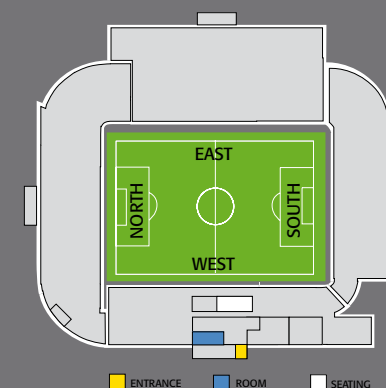

DIRECTORS BOX

From the moment you arrive at the stadium you will receive the red carpet treatment with VIP hospitality during your visit...

Prior to the game enjoy a sumptuous three-course choice meal at your specially reserved table in our Banqueting Suite. As you dine you can enjoy the pre-match build up, with interviews from Leeds legends and current squad players on stage.

Then enjoy the match from the segregated directors box seating situated on the half-way line, partake in half-time refreshments, and after the game enjoy post-match analysis from a Leeds legend followed by the Man of the Match award and interview

The Directors Box package includes:

- Directors box seating area
- Pre-match three-course meal
- Half-time tea and coffee
- Post-match refreshments
- Official Matchday programme and teamsheet
- Celebrity host(s)
- Reserved parking bay in the John Charles West Stand*
- Pre and post-match entertainment including the 'Man of the Match'
- Betting service

Please note:

The dress code for this area is strictly Jacket, Collar and Tie. Under 12's need not adhere to the dress code.

* Seasonal members only

2008/09 Prices	
Seasonal price	£2310.00 + VAT
Cat A match	£140.00 + VAT
Cat B match	£120.00 + VAT
Cat C match	£110.00 + VAT

To book now call our dedicated *united in business* team on: **0871 334 2007** or email sales@leedsunited.com

Please note all lounges are strictly no smoking.