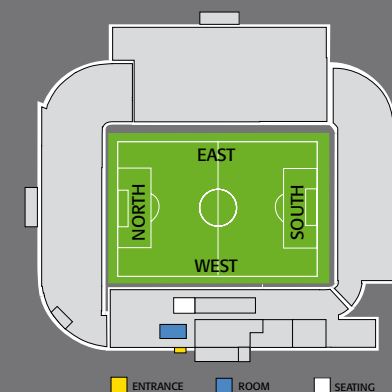

Please note all lounges are strictly no smoking.