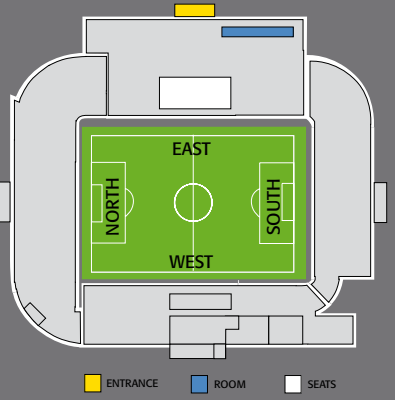

Please note all lounges are strictly no smoking.