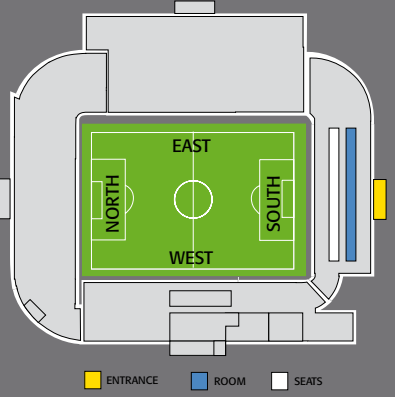

Please note all lounges are strictly no smoking.