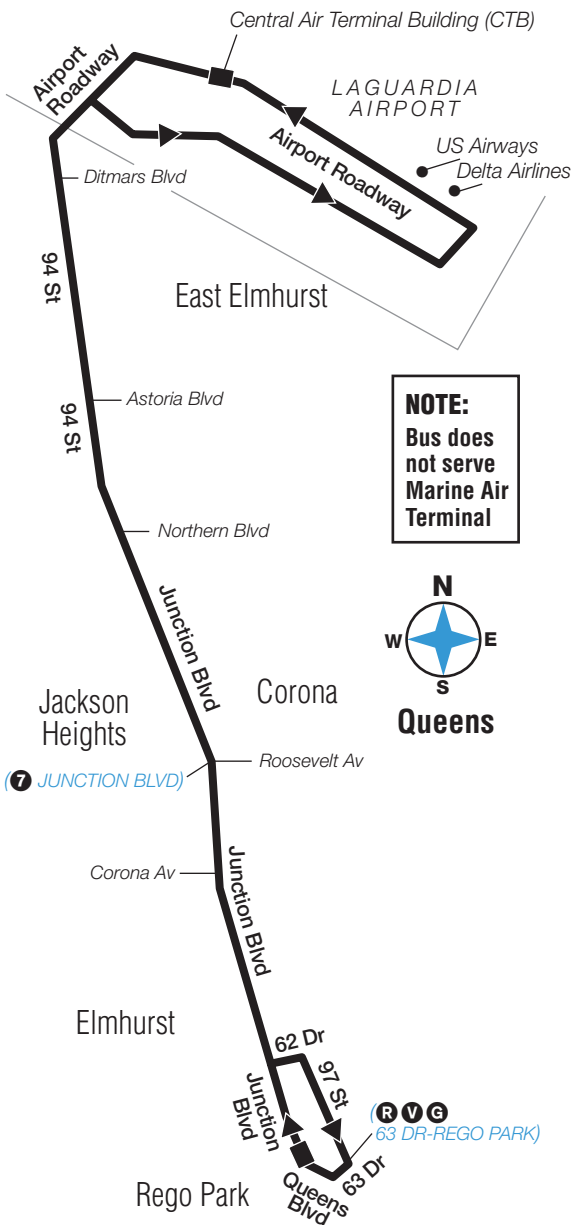

Q72 LEGEND

Terminal

(R STATION NAME)
Subway Connection