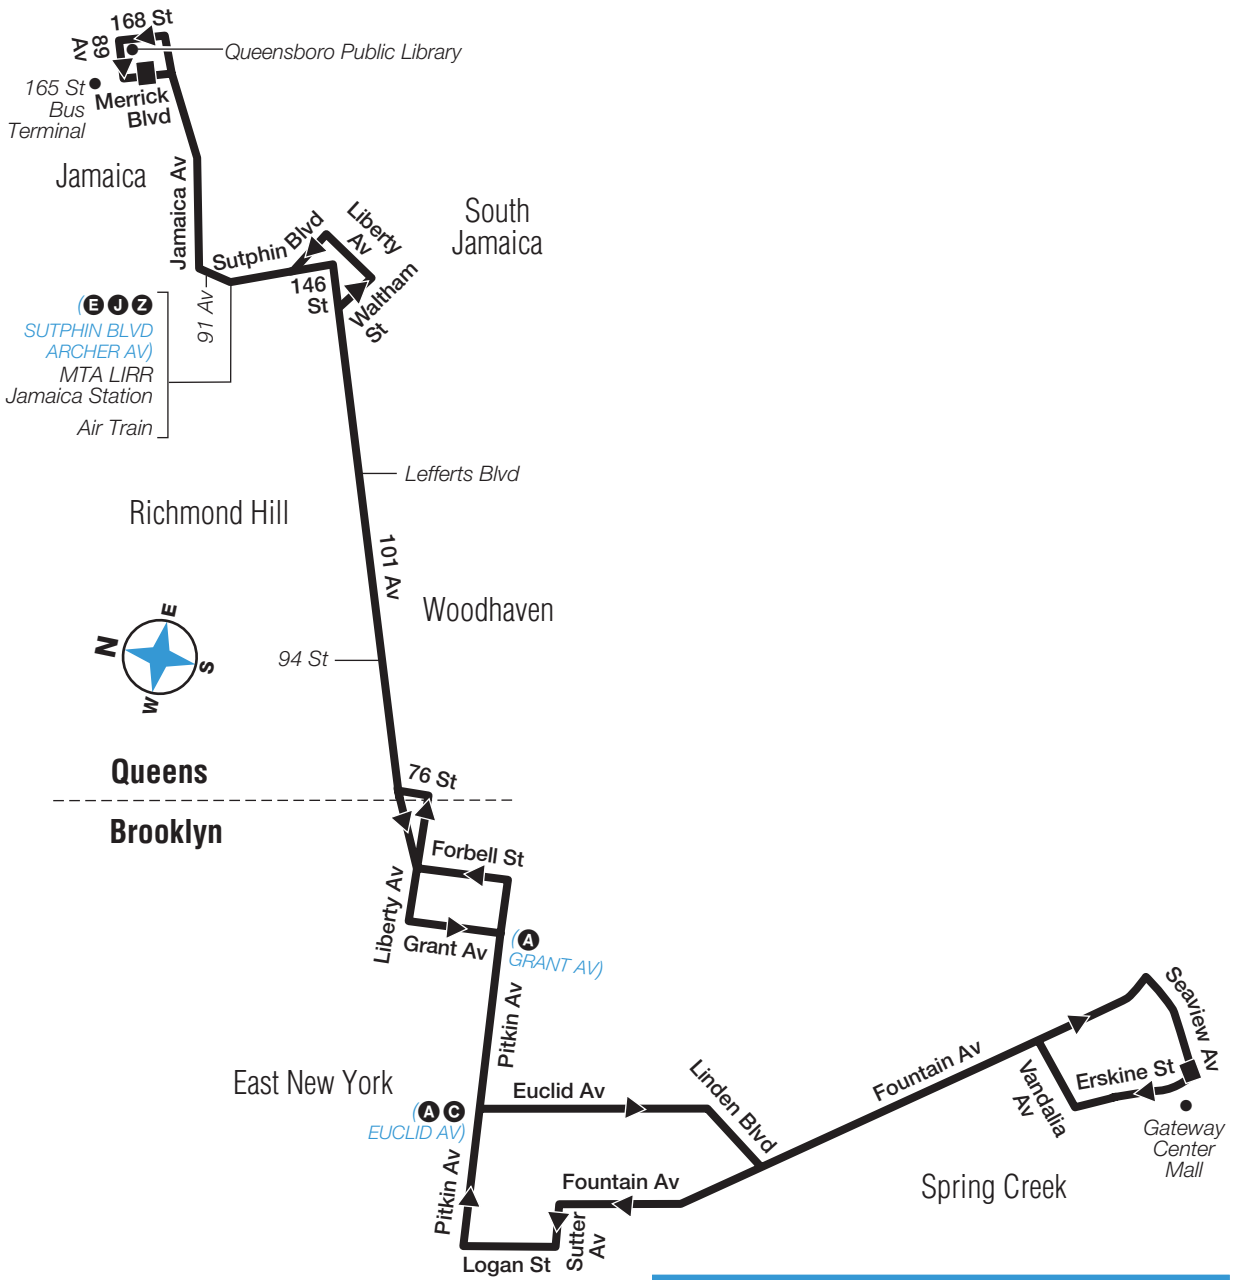

(E J Z)
SUTPHIN BLVD
ARCHER AV)
MTA LIRR
Jamaica Station
Air Train

Q8 LEGEND

■ Terminal

(E STATION NAME)
Subway Connection