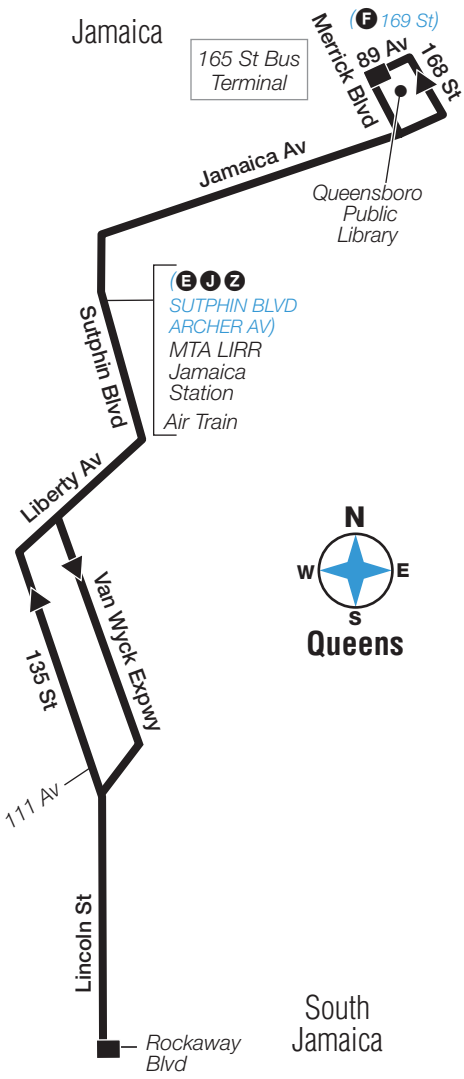

Q9 LEGEND

- Terminal
- (E STATION NAME)
  Subway Connection