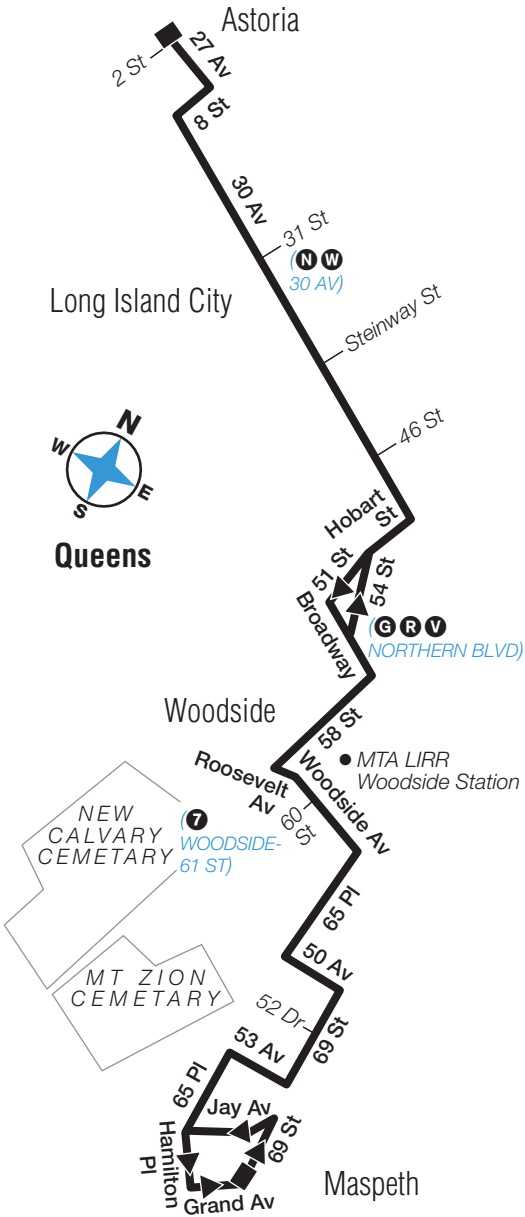

Q18 LEGEND

■ Terminal

(R) STATION NAME)
Subway Connection