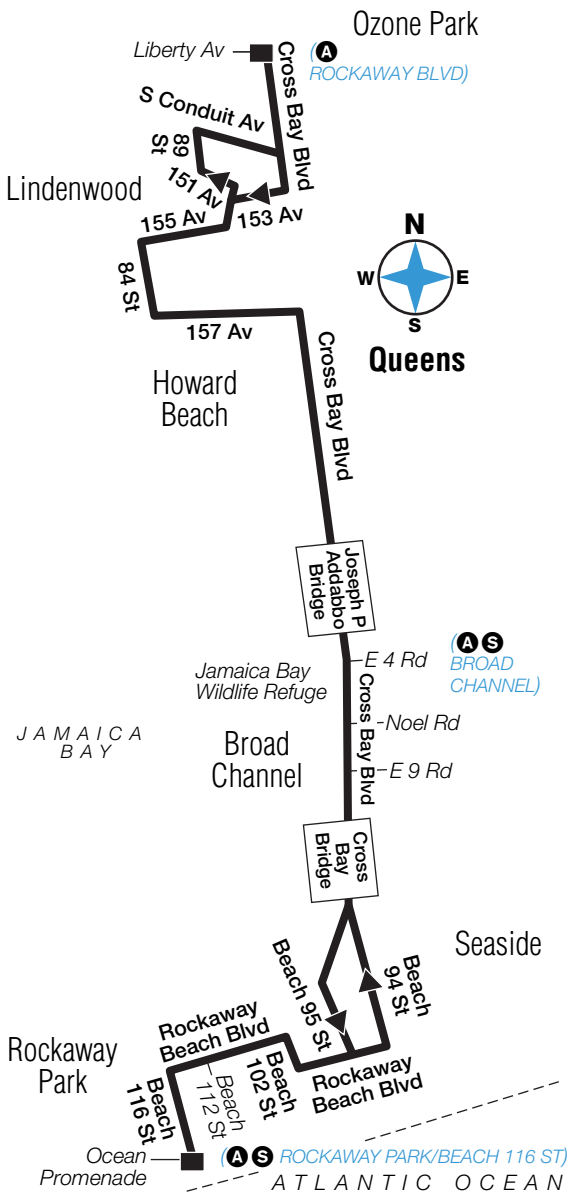

Q21 LEGEND

■ Terminal

(A *STATION NAME*)
Subway Connection