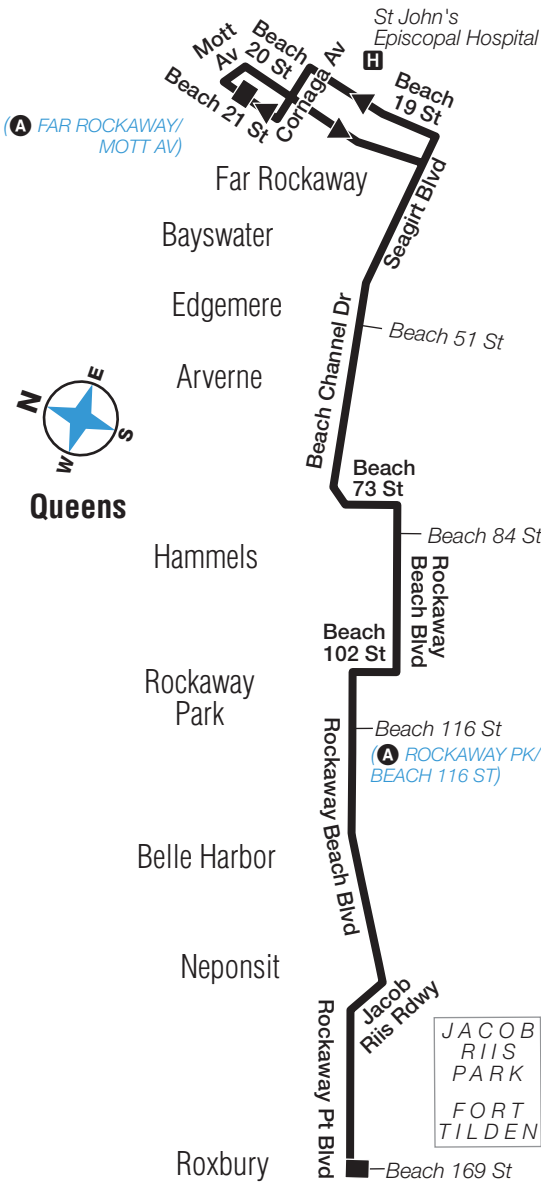

Q22 LEGEND

■ Terminal

(A) STATION NAME
Subway Connection