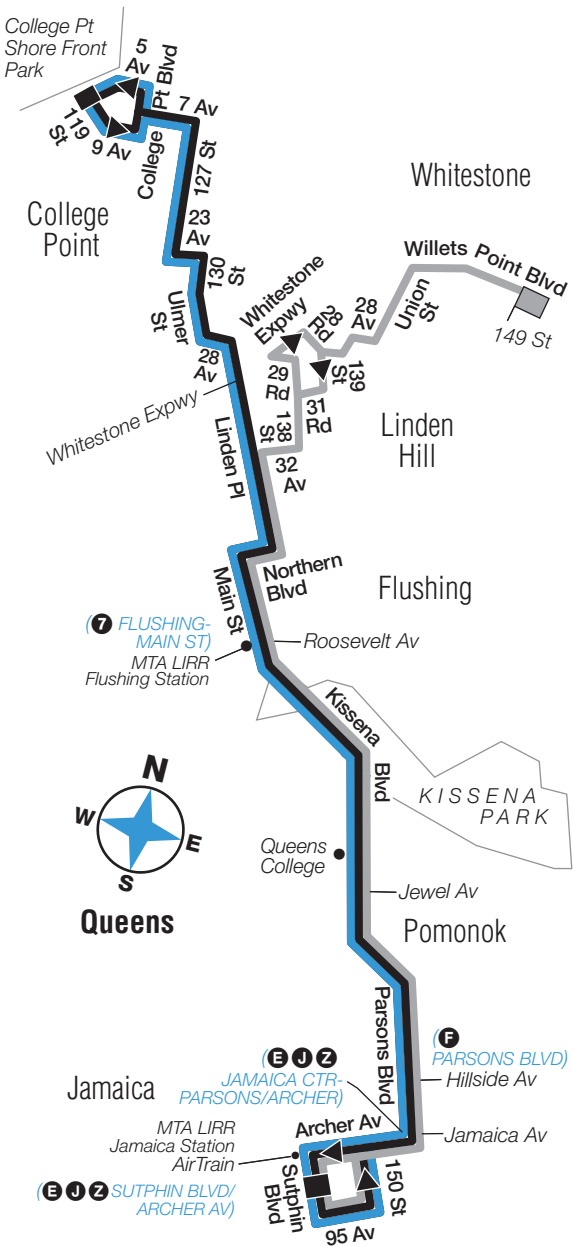

Q25/Q34 LEGEND

Terminal	Q25 Service
Terminal	Q25 Limited-Stop Service
(7) STATION NAME	Q34 Service
(E J Z) STATION NAME	
Subway Connection