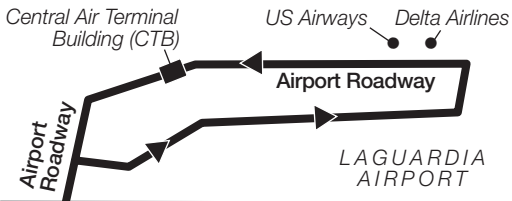

North Beach

East Elmhurst

Queens

NOTE:
Bus does not serve Marine Air Terminal