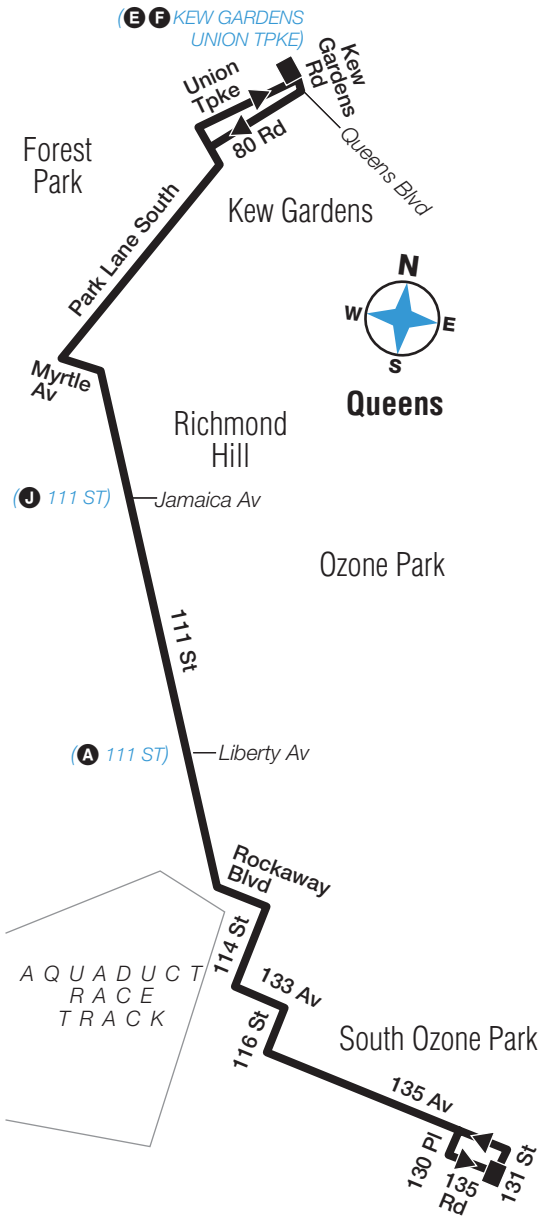

Q37 LEGEND

■ Terminal

(A STATION NAME)
Subway Connection